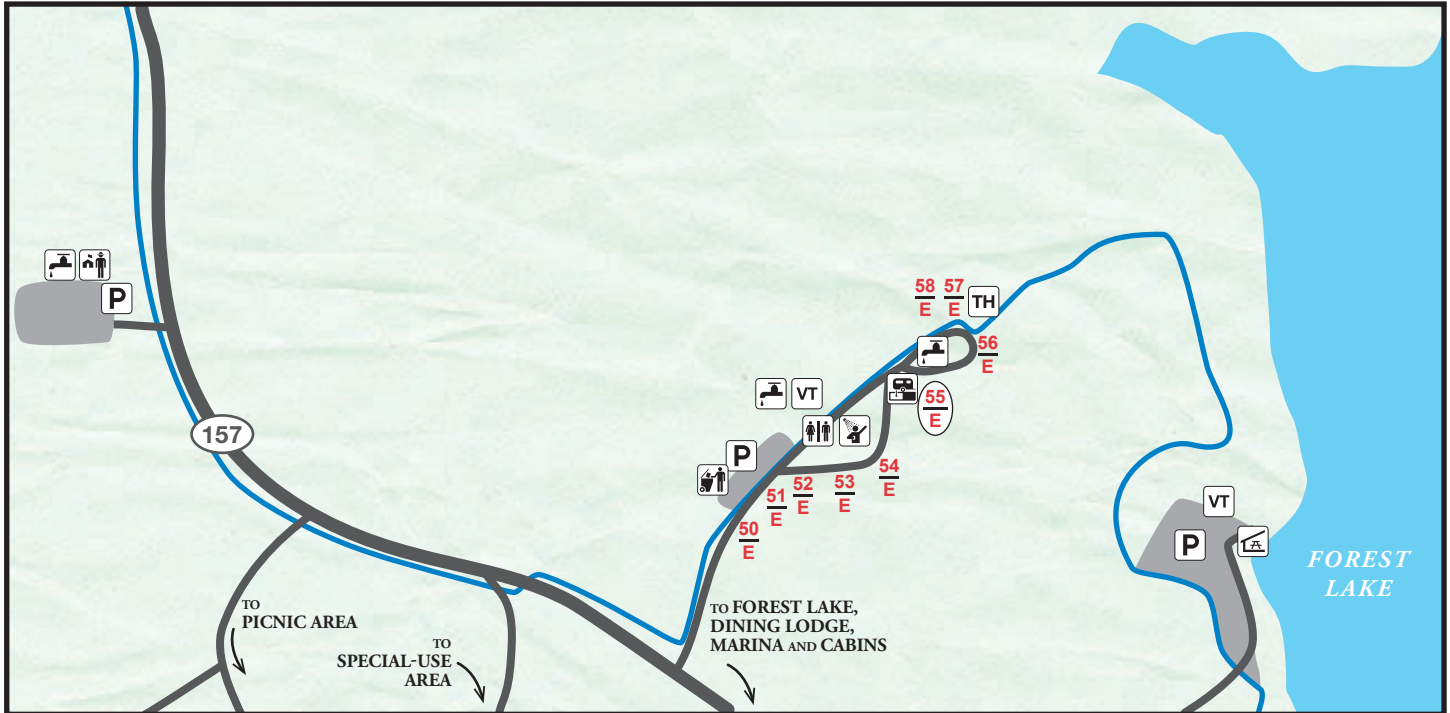

THOUSAND HILLS STATE PARK

Campground 2

LEGEND

- # reservable site
- E electric site
- # pull-through site
- water
- restroom
- showerhouse
- VT vault toilet
- dump station
- trash dumpster
- park office
- picnic shelter

Carolyn Bagley Harding Trail

(hiking, bicycling, accessible)

DISCLAIMER: This map is not a legal survey. The Missouri Department of Natural Resources makes no warranty, expressed or implied, as to the accuracy of the data or related materials and is not responsible for any damage or loss resulting from its use.

02/23