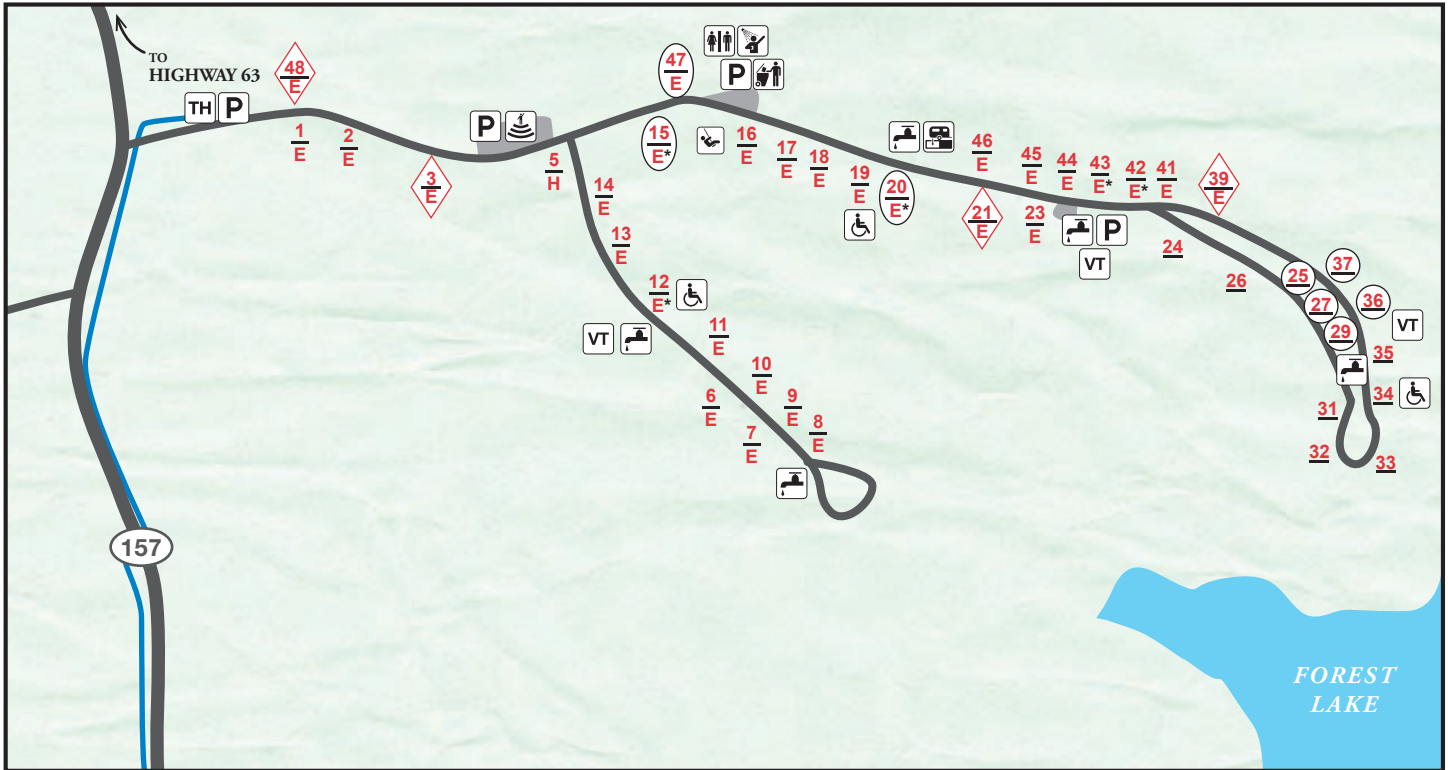

THOUSAND HILLS STATE PARK

Campground 1

LEGEND

DISCLAIMER: This map is not a legal survey. The Missouri Department of Natural Resources makes no warranty, expressed or implied, as to the accuracy of the data or related materials and is not responsible for any damage or loss resulting from its use. 10/25

- # reservable site
- E electric site
- ◆ family site
- * 50 amp service
- # pull-through site
- ♿ accessible
- H campground host
- 🚰 water
- 🚻 restroom
- 🚿 showerhouse
- 🚽 vault toilet
- 🗑️ dump station
- P parking
- 🎡 playground
- 🎪 amphitheater
- TH trailhead
- Carolyn Bagley Harding Trail
- ♿ (hiking, bicycling, accessible)