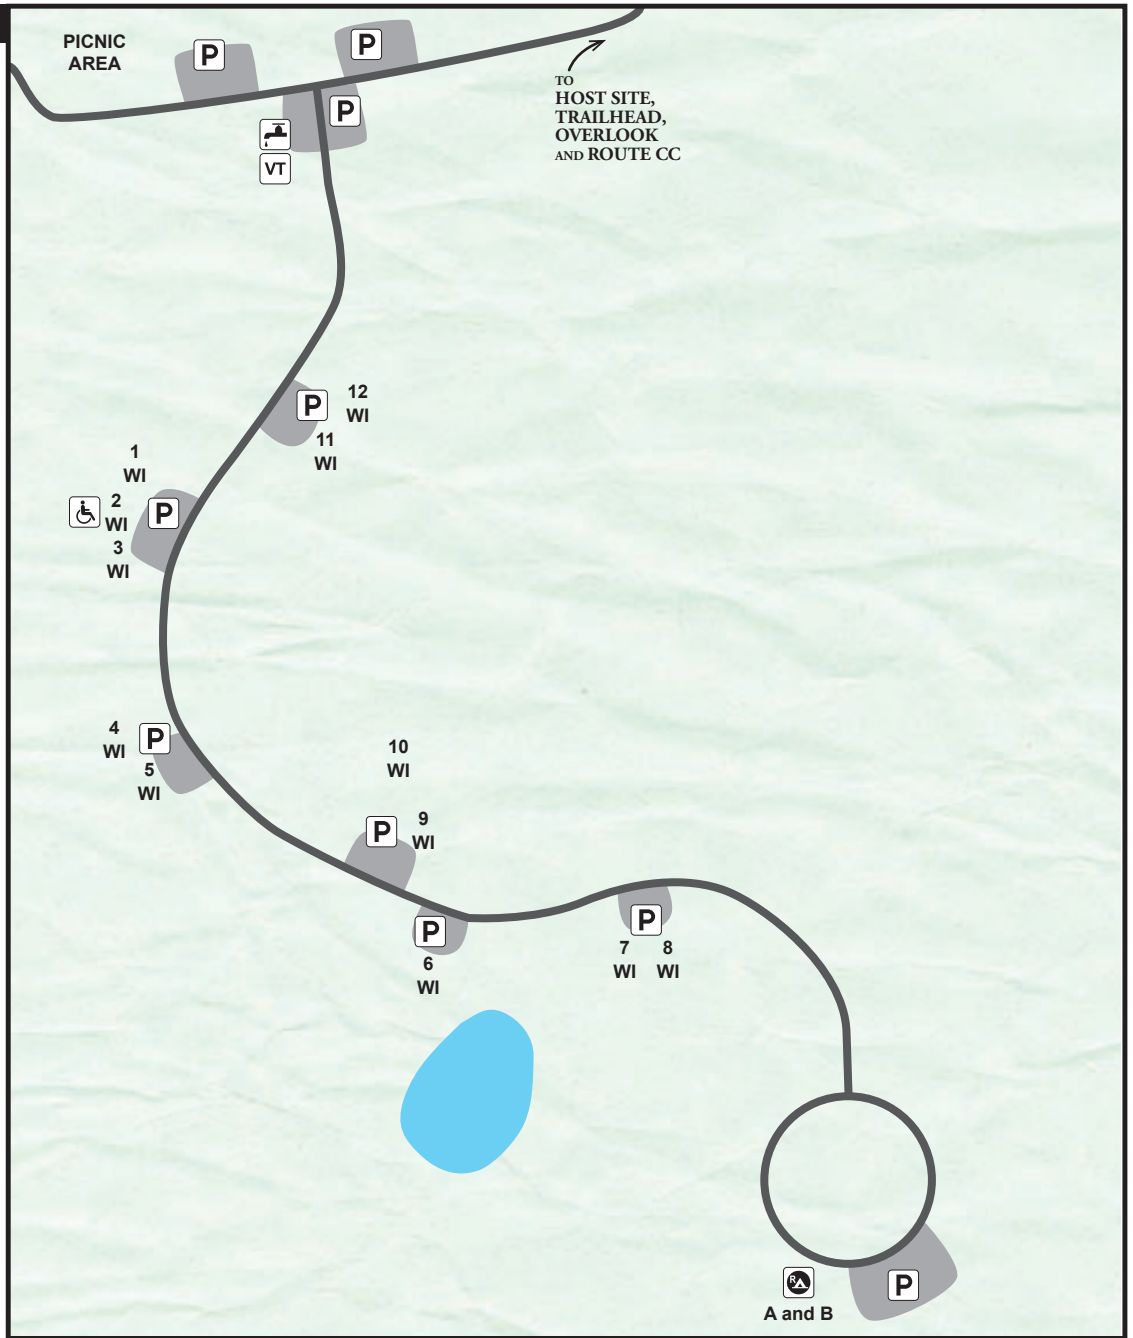

### LEGEND

- WI walk-in site
-  accessible
-  water
- VT vault toilet
- P parking
-  special-use camping area

DISCLAIMER: This map is not a legal survey. The Missouri Department of Natural Resources makes no warranty, expressed or implied, as to the accuracy of the data or related materials and is not responsible for any damage or loss resulting from its use.