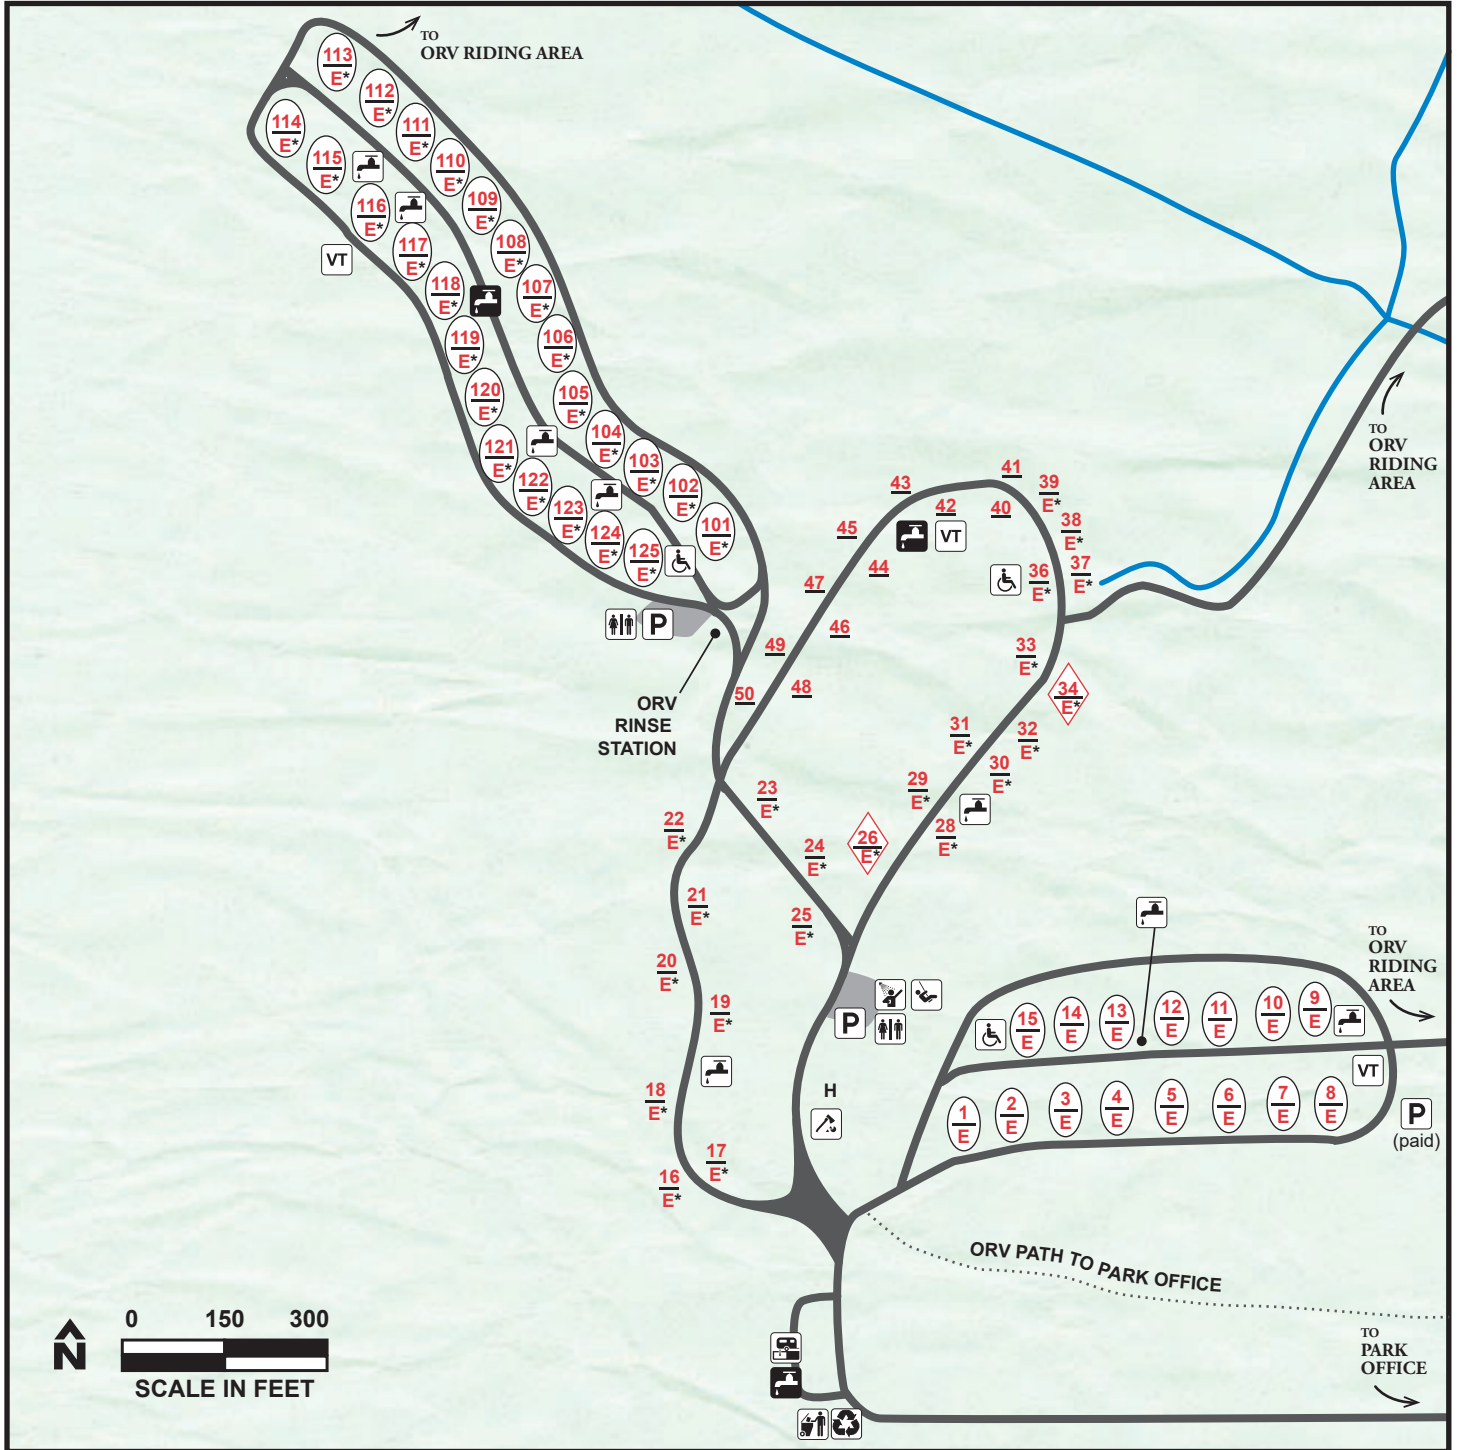

# ST. JOE STATE PARK

## Campground 1 (ORV Area)

### LEGEND

- # reservable site
- # basic site
- E electric site
- ⬡ family site
- \* 50 amp service
- Ⓢ pull-through site

-  accessible
- H campground host
-  water
-  frost-free water
-  restroom

-  showerhouse
- VT vault toilet
-  dump station
-  woodlot
-  trash dumpster

-  recycling center
- P parking
-  playground
-  Off-Road Vehicle Trail System (ORV)

DISCLAIMER: This map is not a legal survey. The Missouri Department of Natural Resources makes no warranty, expressed or implied, as to the accuracy of the data or related materials and is not responsible for any damage or loss resulting from its use. 01/23