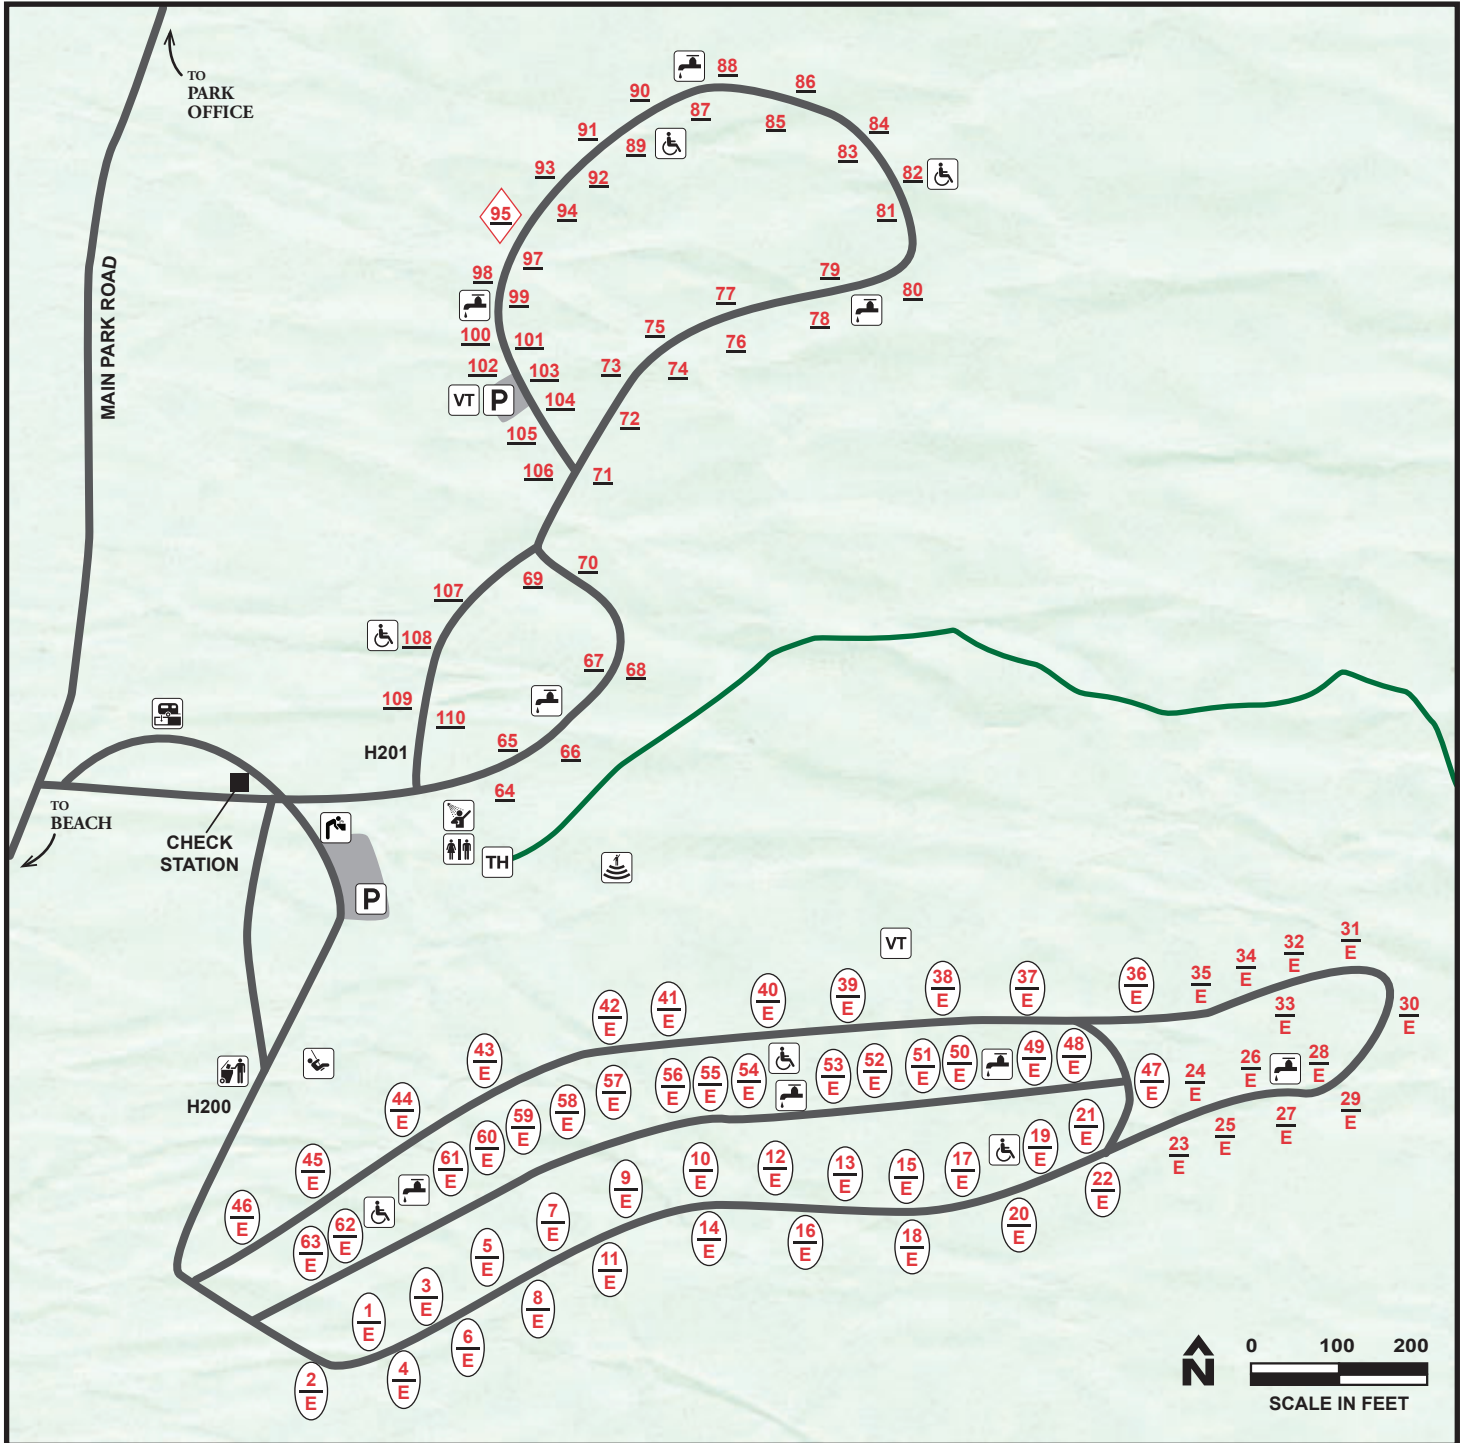

ST. FRANCOIS STATE PARK

Campground

LEGEND

DISCLAIMER: This map is not a legal survey. The Missouri Department of Natural Resources makes no warranty, expressed or implied, as to the accuracy of the data or related materials and is not responsible for any damage or loss resulting from its use.

11/23

- | | | | | | | | |
|---|-------------------|----|-----------------|---|----------------|----|------------------------------|
| # | reservable site | H | campground host | | dump station | | amphitheater |
| # | basic site | | water | | trash dumpster | | water fountain |
| E | electric site | | restroom | P | parking | TH | trailhead |
| | family site | | showerhouse | | playground | | Swimming Deer Trail (hiking) |
| | pull-through site | VT | vault toilet | | | | |
| | accessible | | | | | | |