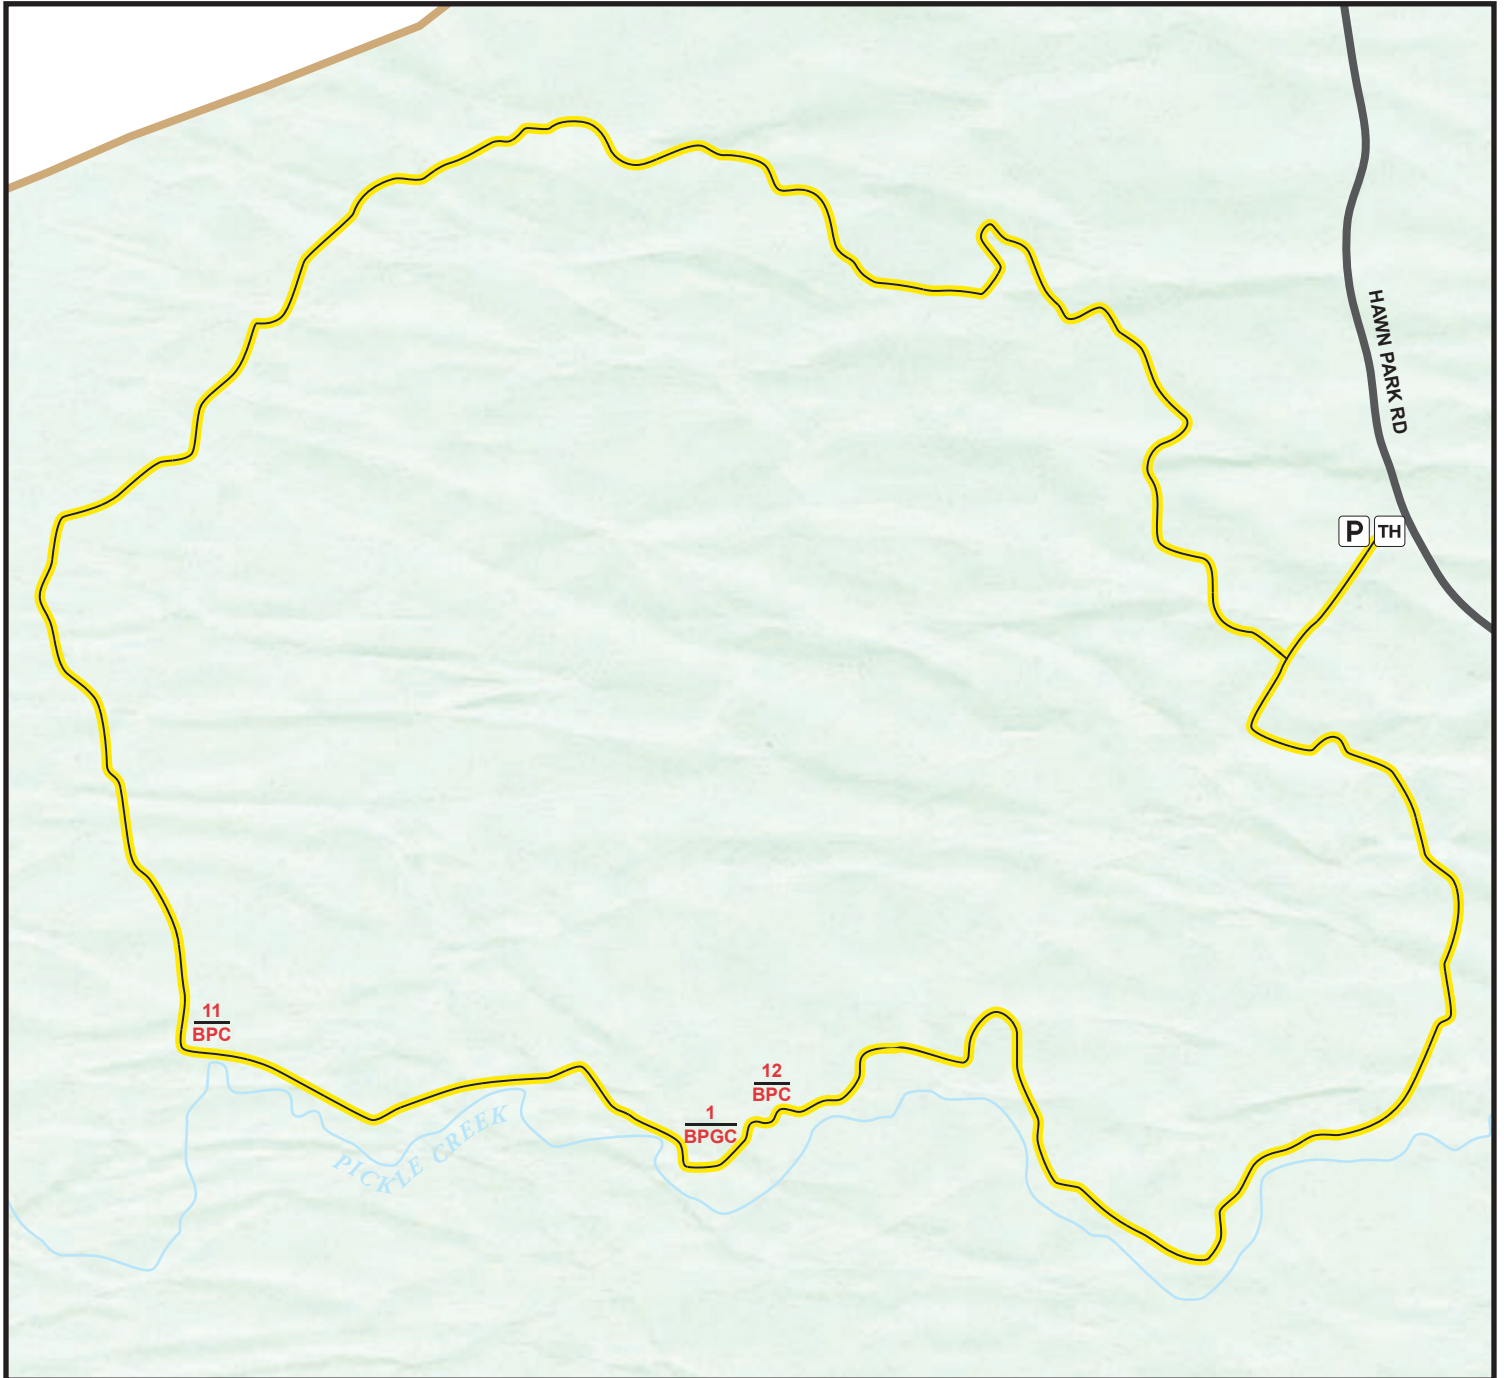

HAWN STATE PARK

Spanish Land Grant Trail Backcountry Camping Map

LEGEND

DISCLAIMER: This map is not a legal survey. The Missouri Department of Natural Resources makes no warranty, expressed or implied, as to the accuracy of the data or related materials and is not responsible for any damage or loss resulting from its use. 05/24

- # reservable site
- BPC backcountry camping
- BPGC backcountry group camping
-  parking
-  trailhead
-  park boundary
-  Spanish Land Grant Trail Backcountry
-  (hiking)

For more information on backcountry camping, visit <https://mostateparks.com/hawn-backcountry-camping>.