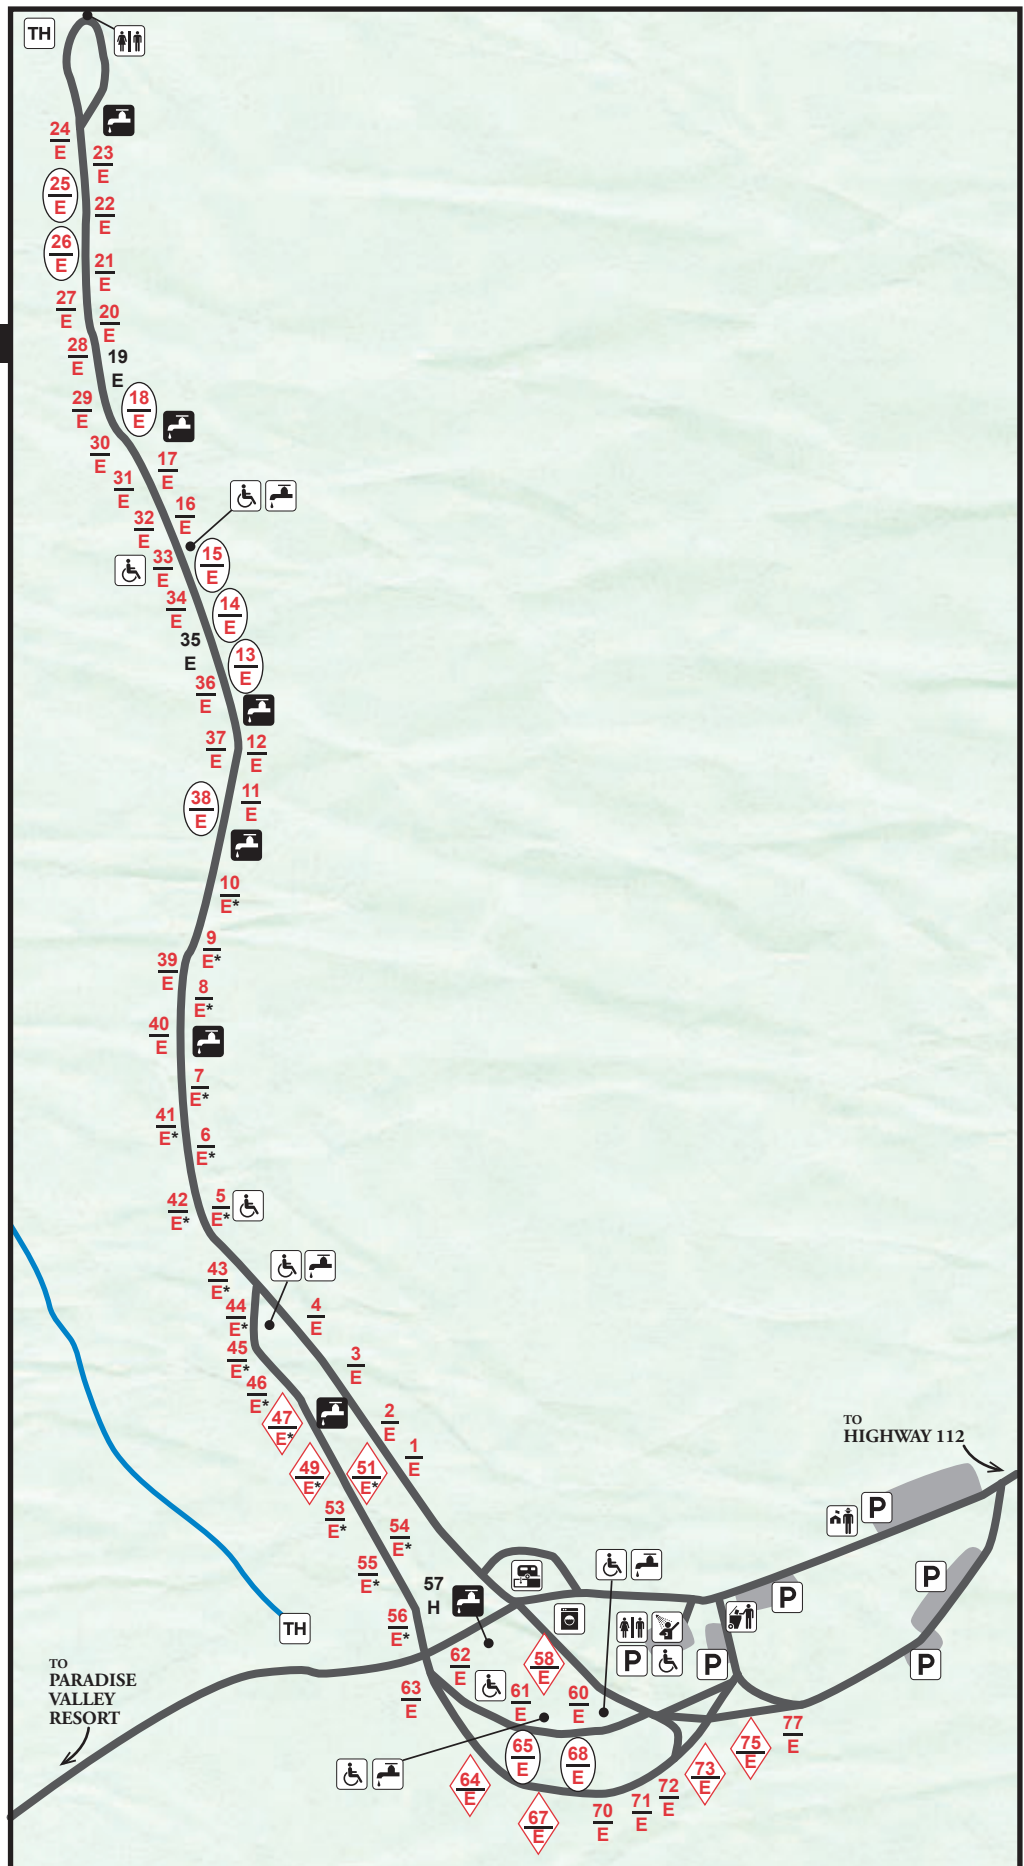

ROARING RIVER STATE PARK

Campground 1

LEGEND

- # reservable site
- E electric site
- ◆ family site
- * 50 amp service
- ⊕ pull-through site
- ♿ accessible
- H campground host
- 🚰 water
- ❄️ frost-free water
- 🚻 restroom
- 🚿 showerhouse (open year round)
- 🧺 laundry
- 🗑️ dump station
- ♻️ trash dumpster
- P parking
- 🏢 park office
- TH trailhead
- 🚶 Pibern Trail (hiking)

DISCLAIMER: This map is not a legal survey. The Missouri Department of Natural Resources makes no warranty, expressed or implied, as to the accuracy of the data or related materials and is not responsible for any damage or loss resulting from its use.