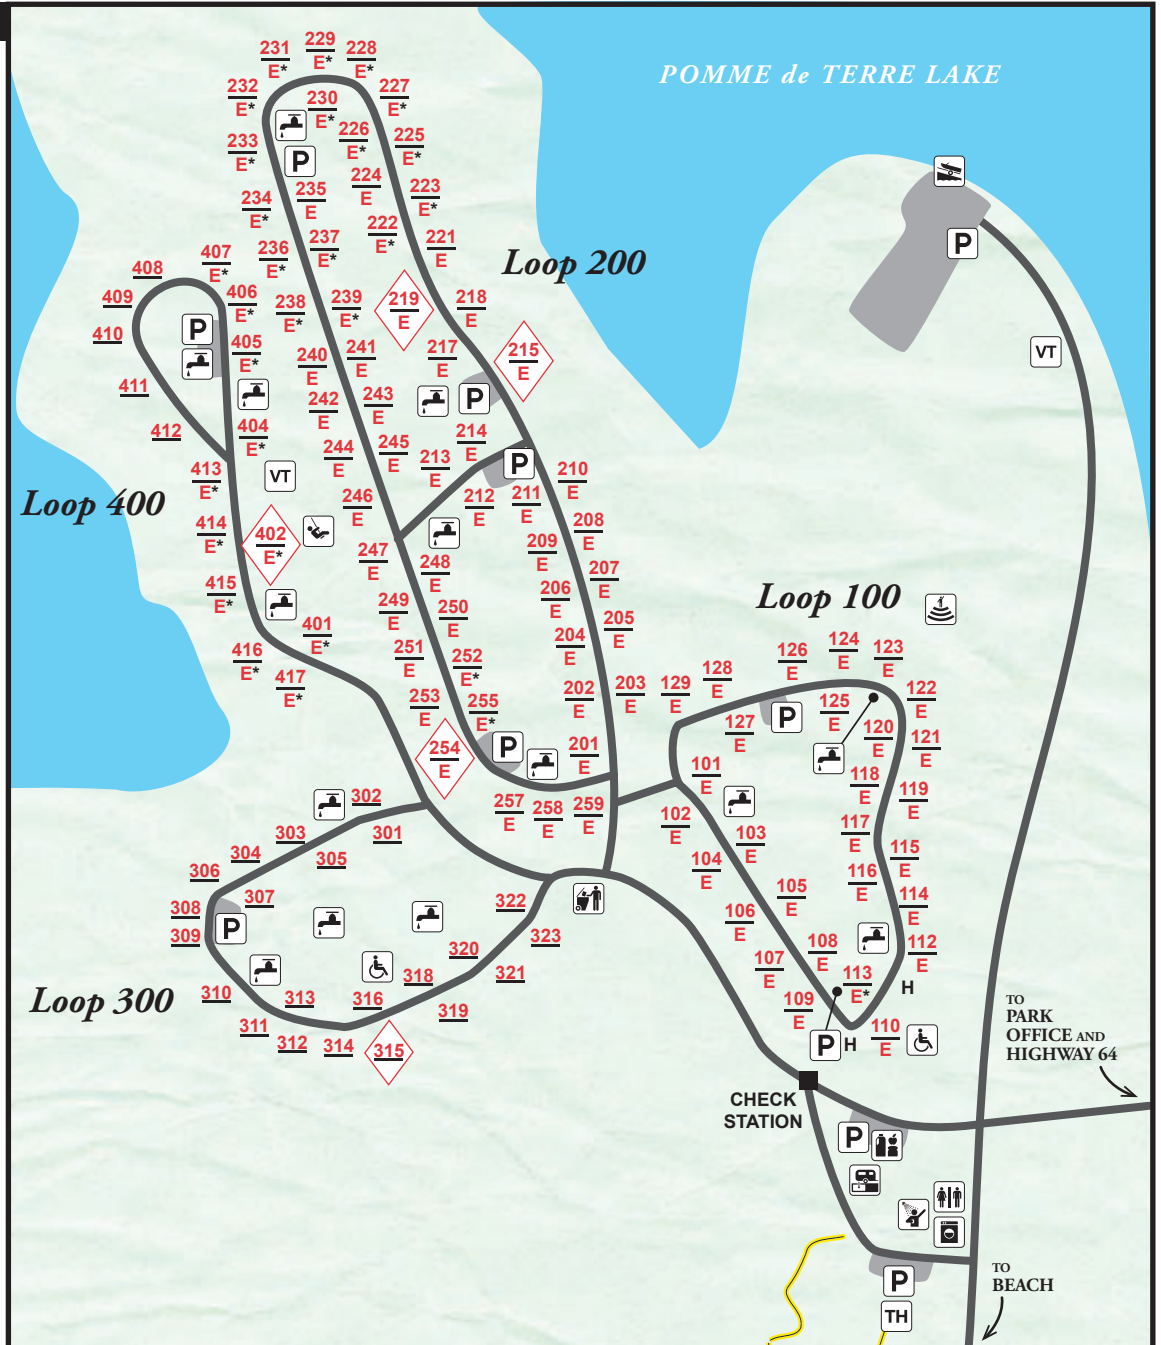

POMME de TERRE STATE PARK

Hermitage Campground

LEGEND

- # reservable site
- # basic site
- E electric site
- ◆ family site
- * 50 amp service
- ♿ accessible
- H campground host
- 🚰 water
- 🚻 restroom
- 🚿 showerhouse
- 🧺 laundry
- 🚽 vault toilet
- 🗑️ dump station
- ♻️ trash dumpster
- P parking
- 🎡 playground
- 🎪 amphitheater
- 🚤 boat launch
- 🏪 store
- 📍 trailhead
- 🚶 Cedar Bluff Trail (hiking)

DISCLAIMER: This map is not a legal survey. The Missouri Department of Natural Resources makes no warranty, expressed or implied, as to the accuracy of the data or related materials and is not responsible for any damage or loss resulting from its use.

05/24

*All campground loops closed
from December through February*