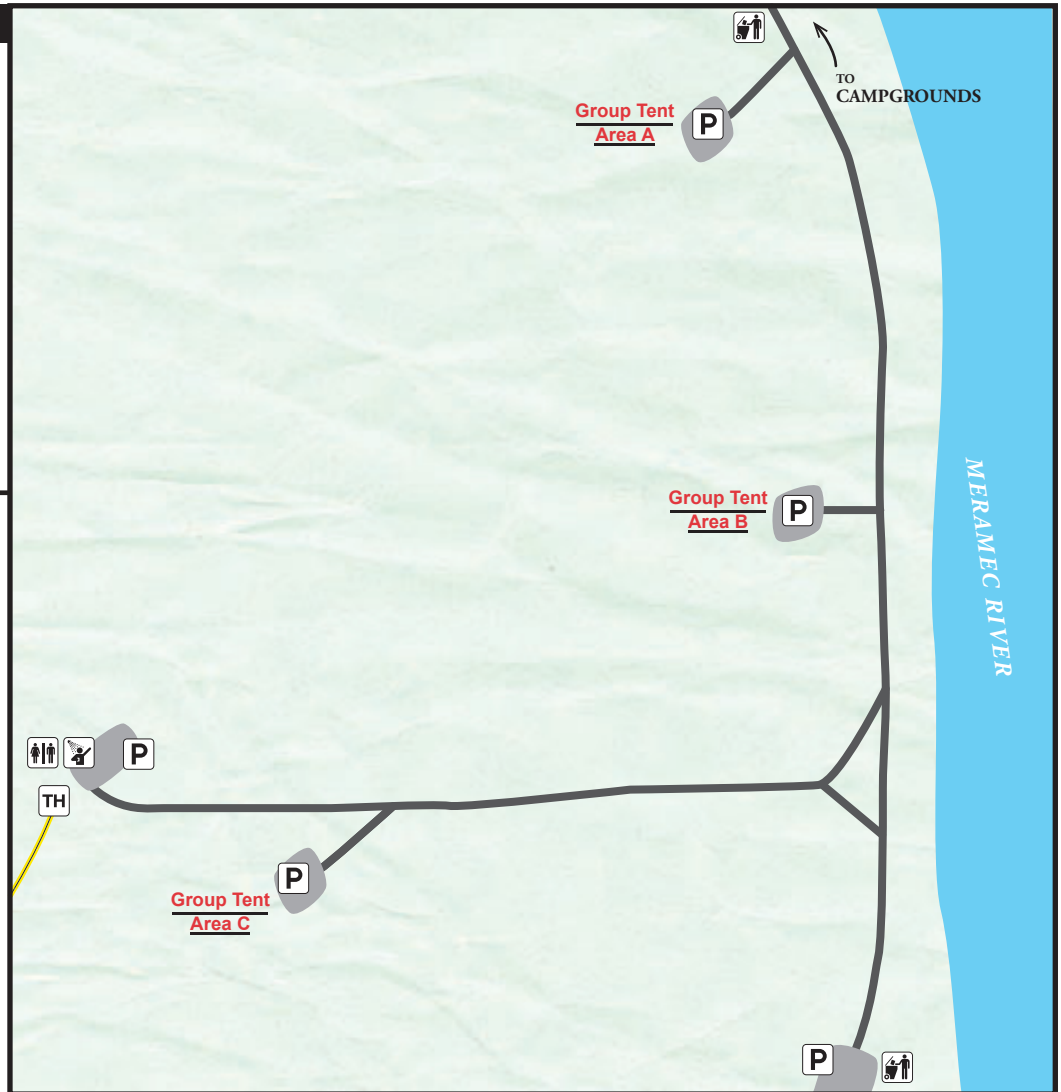

MERAMEC STATE PARK

Group Tent Areas

LEGEND

-  restroom
-  showerhouse
-  trash dumpster
-  parking
-  trailhead
-  River Trail (hiking)

All three group tent areas are reservable

DISCLAIMER: This map is not a legal survey. The Missouri Department of Natural Resources makes no warranty, expressed or implied, as to the accuracy of the data or related materials and is not responsible for any damage or loss resulting from its use.

11/23