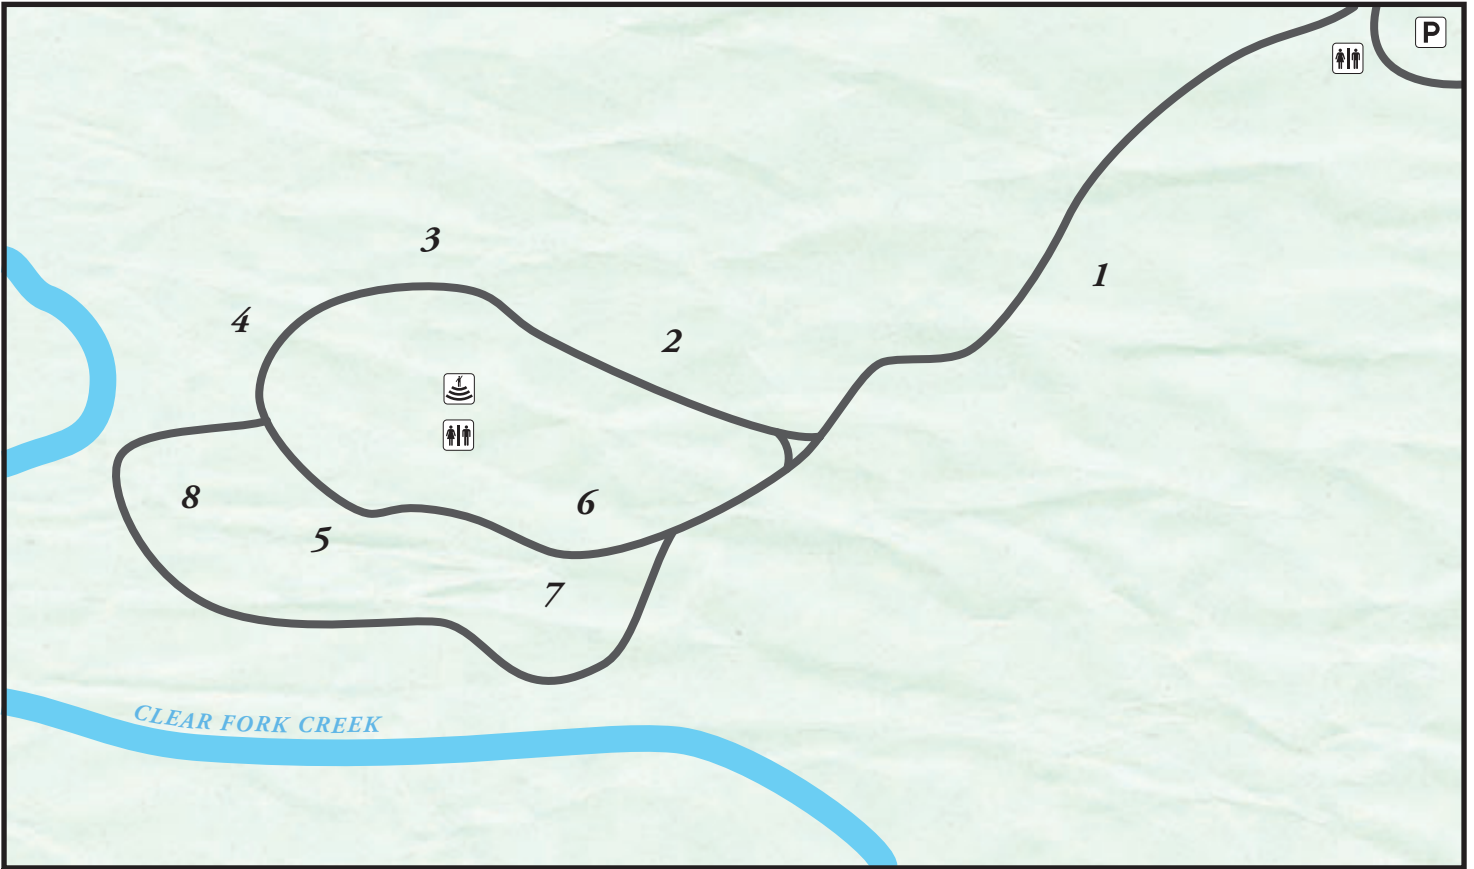

KNOB NOSTER STATE PARK

Special-Use Camping Area

LEGEND

-  restroom
-  parking
-  amphitheater

DISCLAIMER: This map is not a legal survey. The Missouri Department of Natural Resources makes no warranty, expressed or implied, as to the accuracy of the data or related materials and is not responsible for any damage or loss resulting from its use.

04/22

0 100 200
SCALE IN FEET