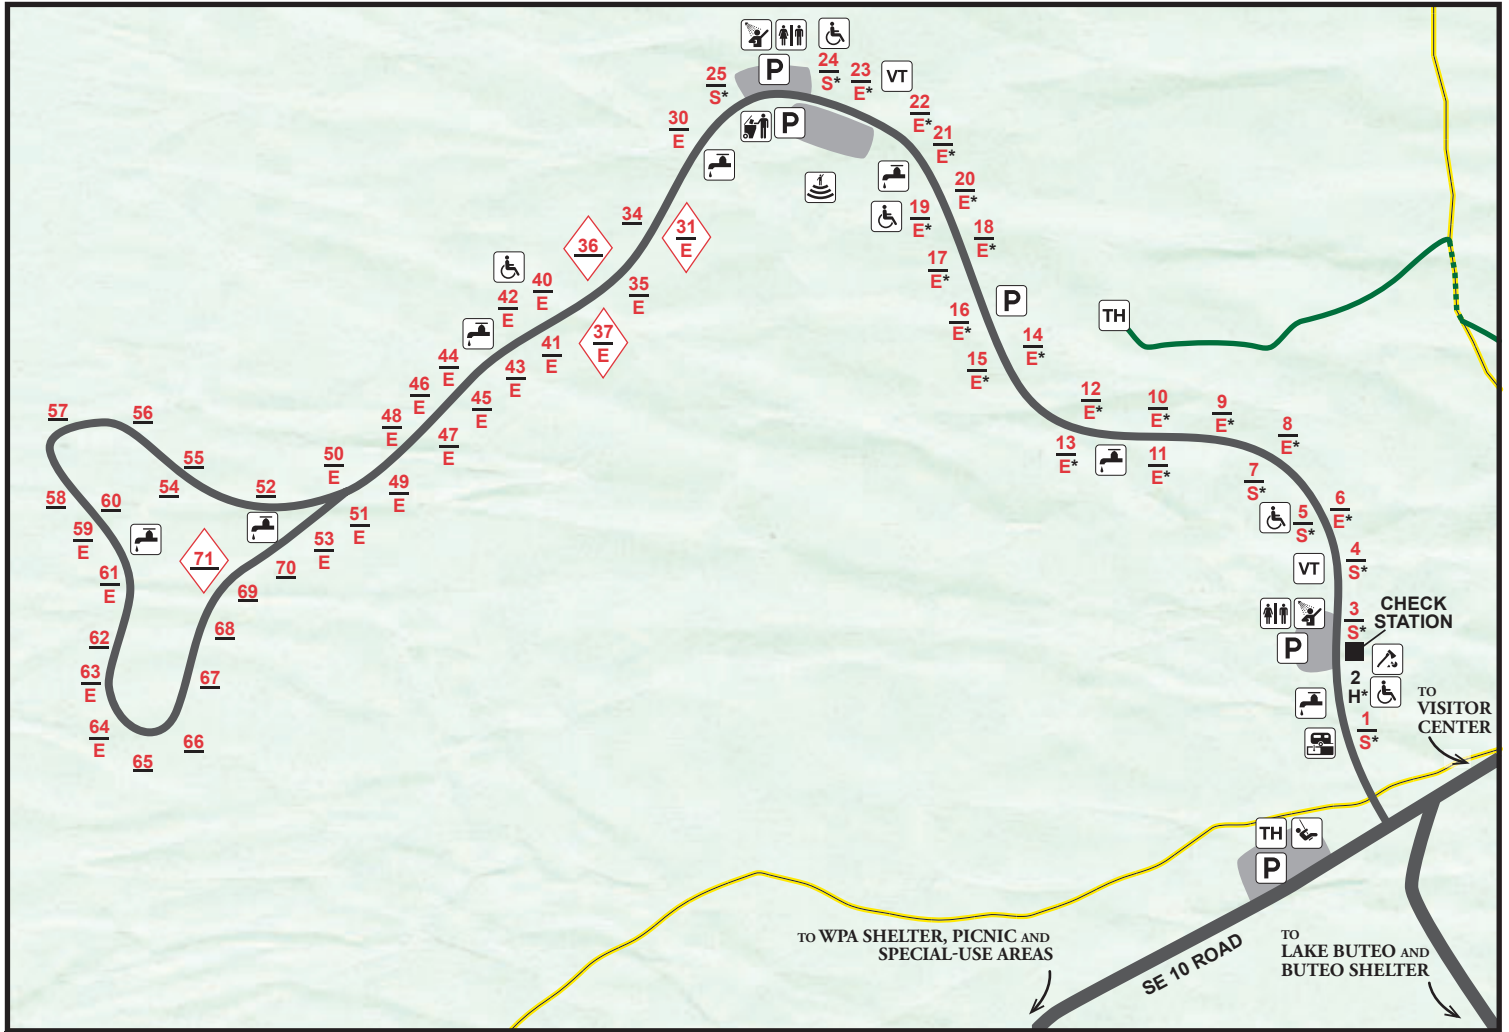

KNOB NOSTER STATE PARK

Campground

LEGEND

- # reservable site
- # basic site
- E electric site
- S sewer/electric/water site
- * 50 amp service
- # family site
- ♿ accessible
- H campground host
- 🚿 water
- 🚻 restroom
- 🚿 showerhouse
- VT vault toilet
- 🌲 woodlot
- 🗑️ dump station
- 🗑️ trash dumpster
- P parking
- 🎡 playground
- 🎪 amphitheater
- TH trailhead
- 👤 Discovery Trail (hiking)
- 👤 North Loop Trail (hiking)

DISCLAIMER: This map is not a legal survey. The Missouri Department of Natural Resources makes no warranty, expressed or implied, as to the accuracy of the data or related materials and is not responsible for any damage or loss resulting from its use.

05/24

Sites 30-71
closed Nov. 1-Apr. 14.

Sites 1-25
reservable year round.