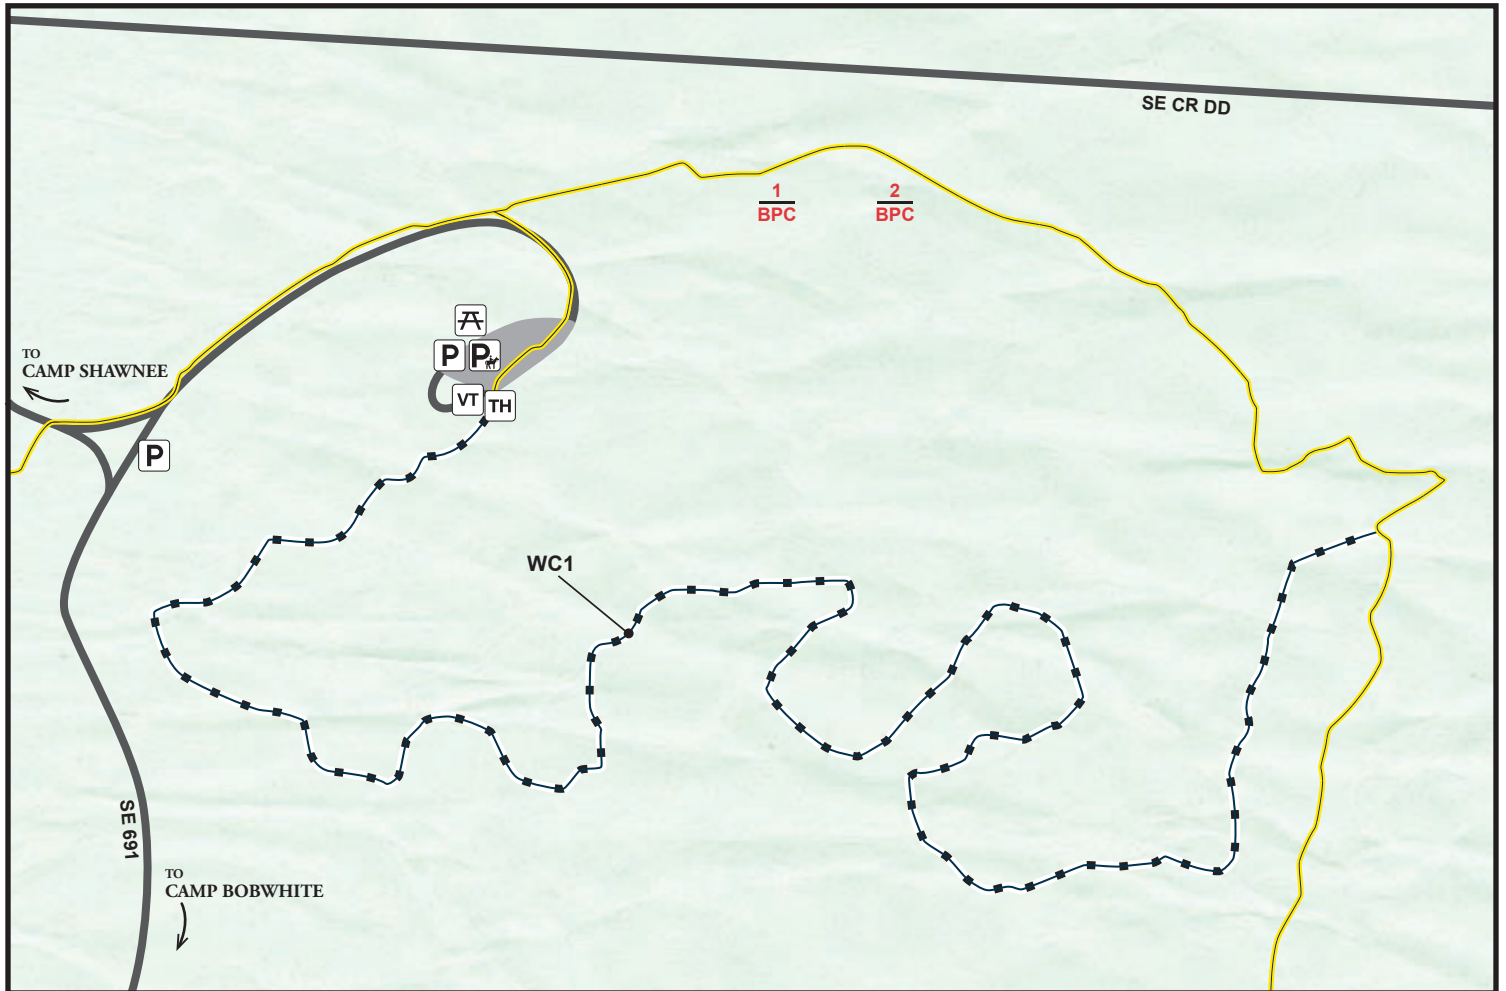

Knob Noster STATE PARK

Backcountry Camping

LEGEND

DISCLAIMER: This map is not a legal survey. The Missouri Department of Natural Resources makes no warranty, expressed or implied, as to the accuracy of the data or related materials and is not responsible for any damage or loss resulting from its use.

07/23

 reservable site

BPC backcountry camping

 vault toilet

 parking

 equestrian parking

 picnic area

 trailhead

 white connector (WC)

 **McAdoo Trail System**

 (hiking, backpacking, equestrian)

For more information on backcountry camping, visit <https://mostateparks.com/page/knob-backcountry-camping>.