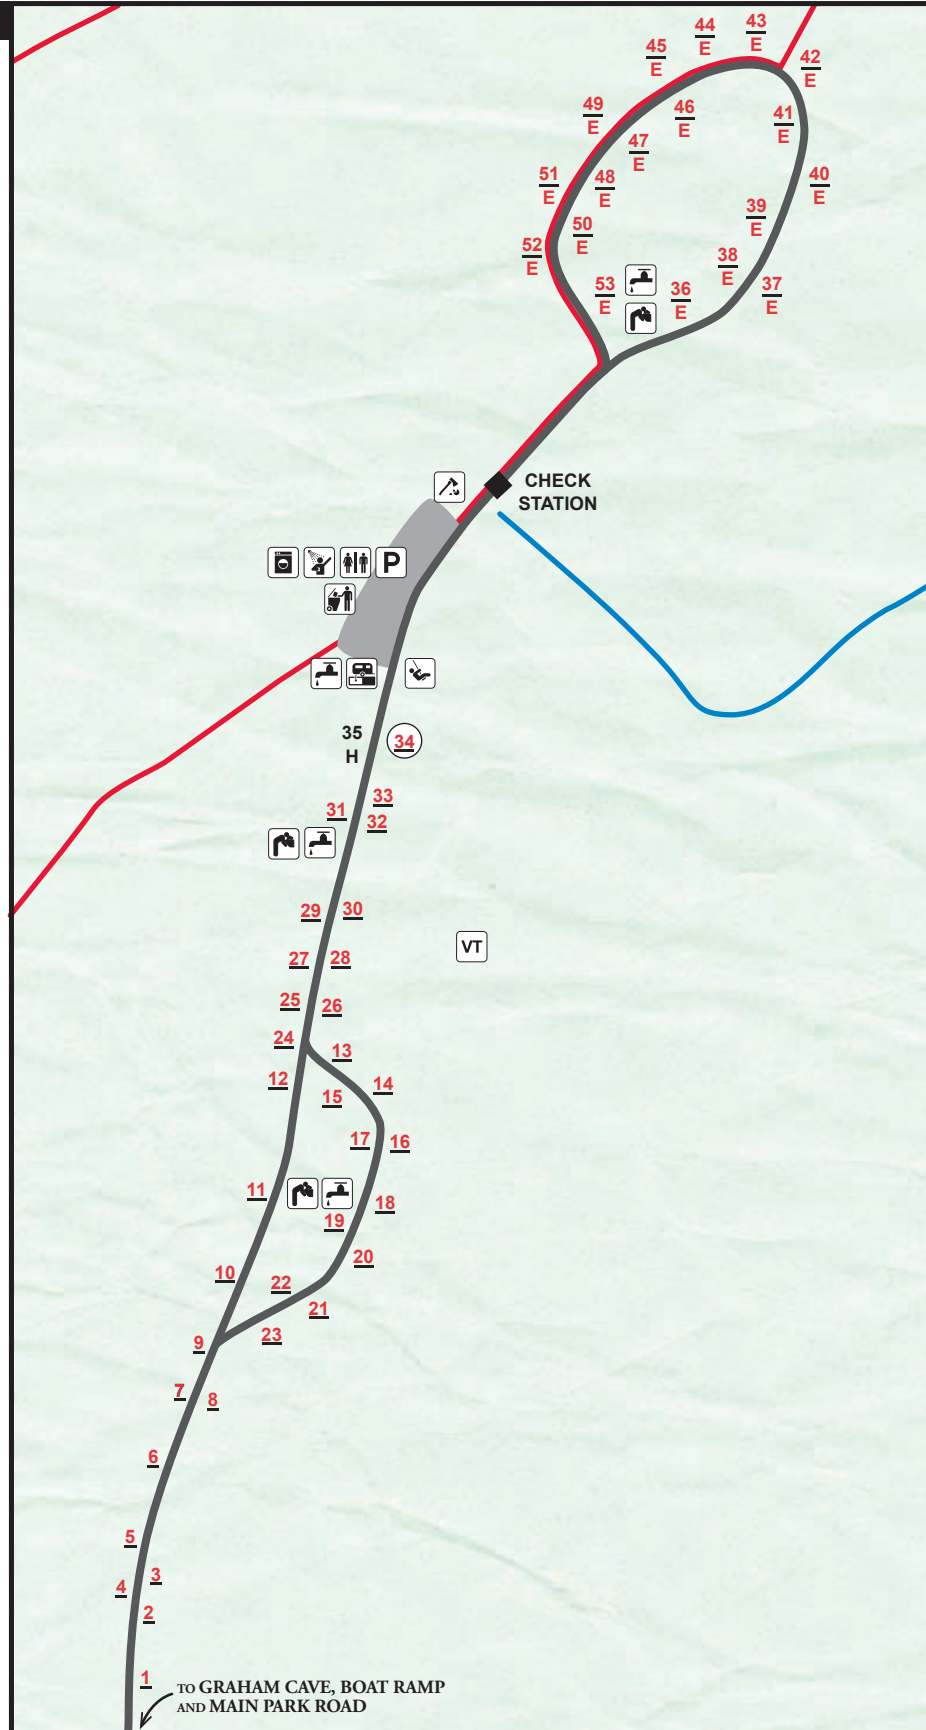

LEGEND

- # reservable site
- E electric site
- # pull-through site
- H campground host
-  water
-  restroom
-  showerhouse
-  laundry
-  vault toilet
-  dump station
-  woodlot
-  trash dumpster
-  parking
-  playground
-  water fountain
-  Indian Glade Trail (hiking)
-  Loutre River Trail (hiking)

DISCLAIMER: This map is not a legal survey. The Missouri Department of Natural Resources makes no warranty, expressed or implied, as to the accuracy of the data or related materials and is not responsible for any damage or loss resulting from its use. 04/22