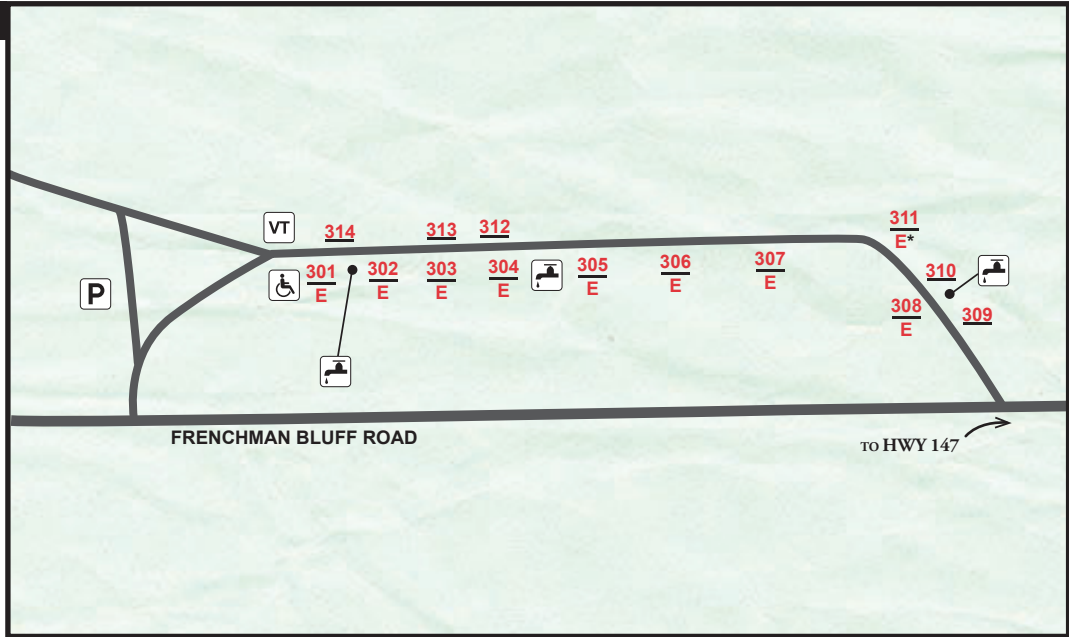

CUIVRE RIVER STATE PARK

Equestrian Campground

LEGEND

- # reservable site
- # basic site
- E electric site
- * 50 amp service
- accessible
- H campground host
- parking
- water
- vault toilet
- 0 60 120
SCALE IN FEET