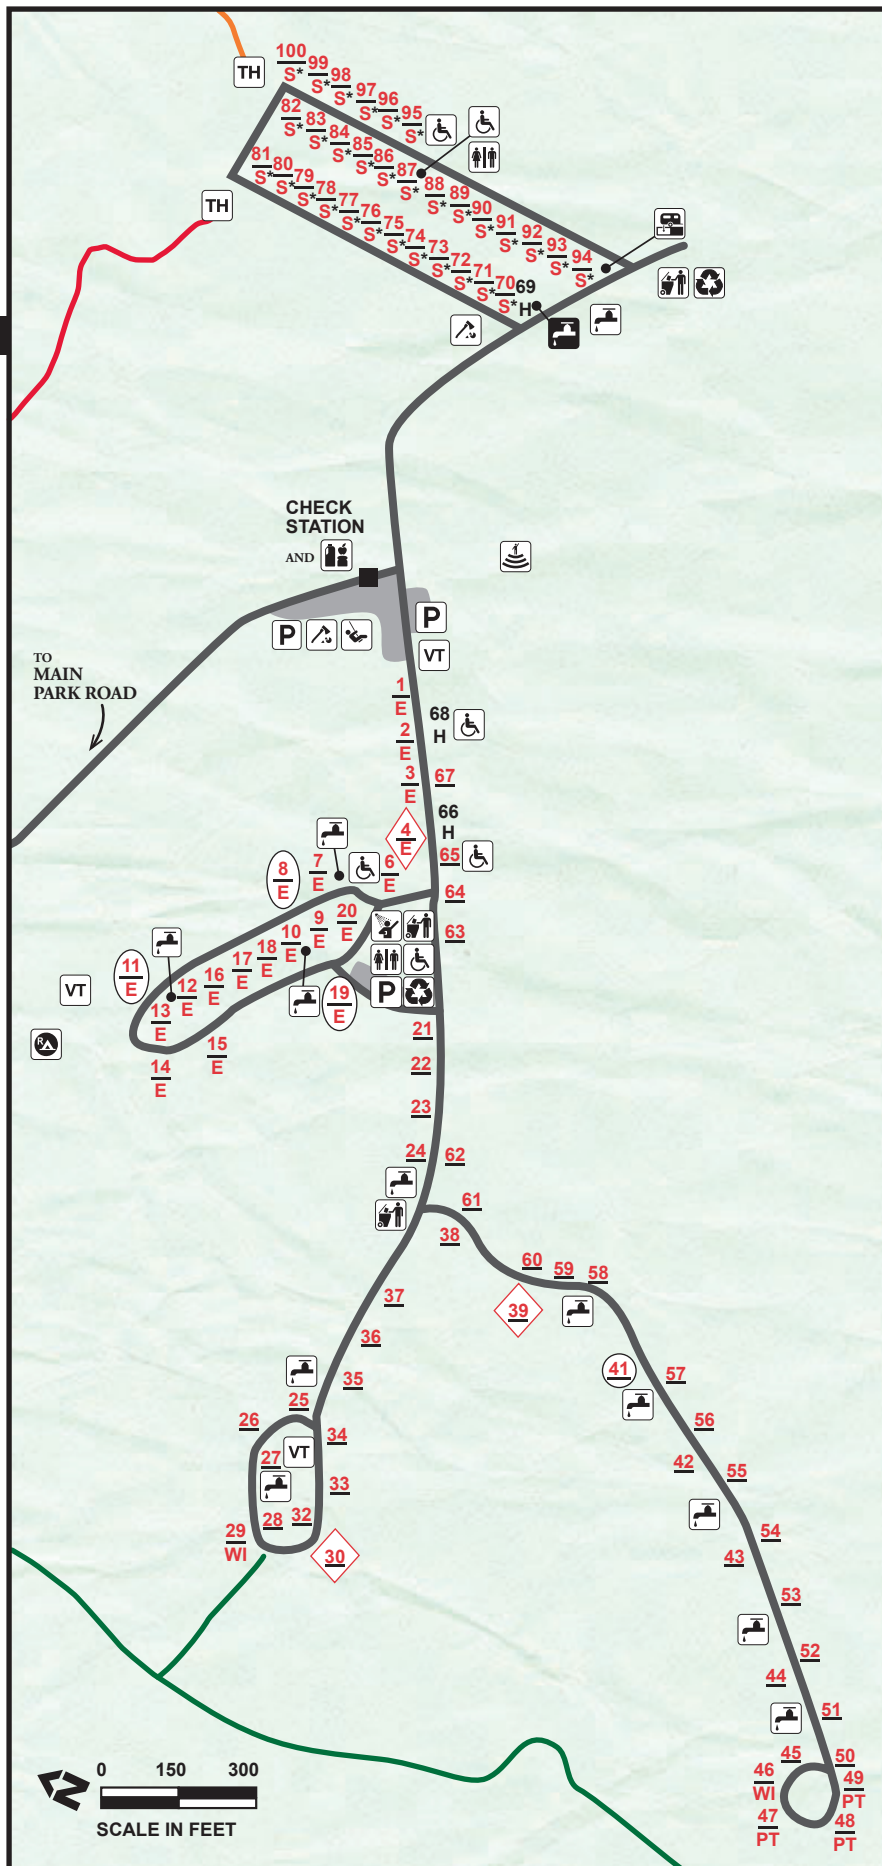

# CUIVRE RIVER STATE PARK

## Campground

### LEGEND

- # reservable site
- # basic site
- E electric site
- S sewer/electric/water site
- ◆ family site
- \* 50 amp service
- ⊕ pull-through site
- WI walk-in site
- PT platform tent site
- ♿ accessible
- H campground host
- 🚰 water
- ❄️ frost-free water
- 🚻 restroom
- 🚿 showerhouse
- VT vault toilet
- 🗑️ dump station
- 🌳 woodlot
- ♻️ trash dumpster
- ♻️ recycling
- P parking
- 🎡 playground
- 🎪 amphitheater
- 🏠 special-use camping area
- 🏪 store
- TH trailhead
- 👤 Blazing Star Trail (hiking)
- 👤 Lakeside Trail (hiking)
- 👤 Mossy Hill Trail (hiking)

DISCLAIMER: This map is not a legal survey. The Missouri Department of Natural Resources makes no warranty, expressed or implied, as to the accuracy of the data or related materials and is not responsible for any damage or loss resulting from its use.