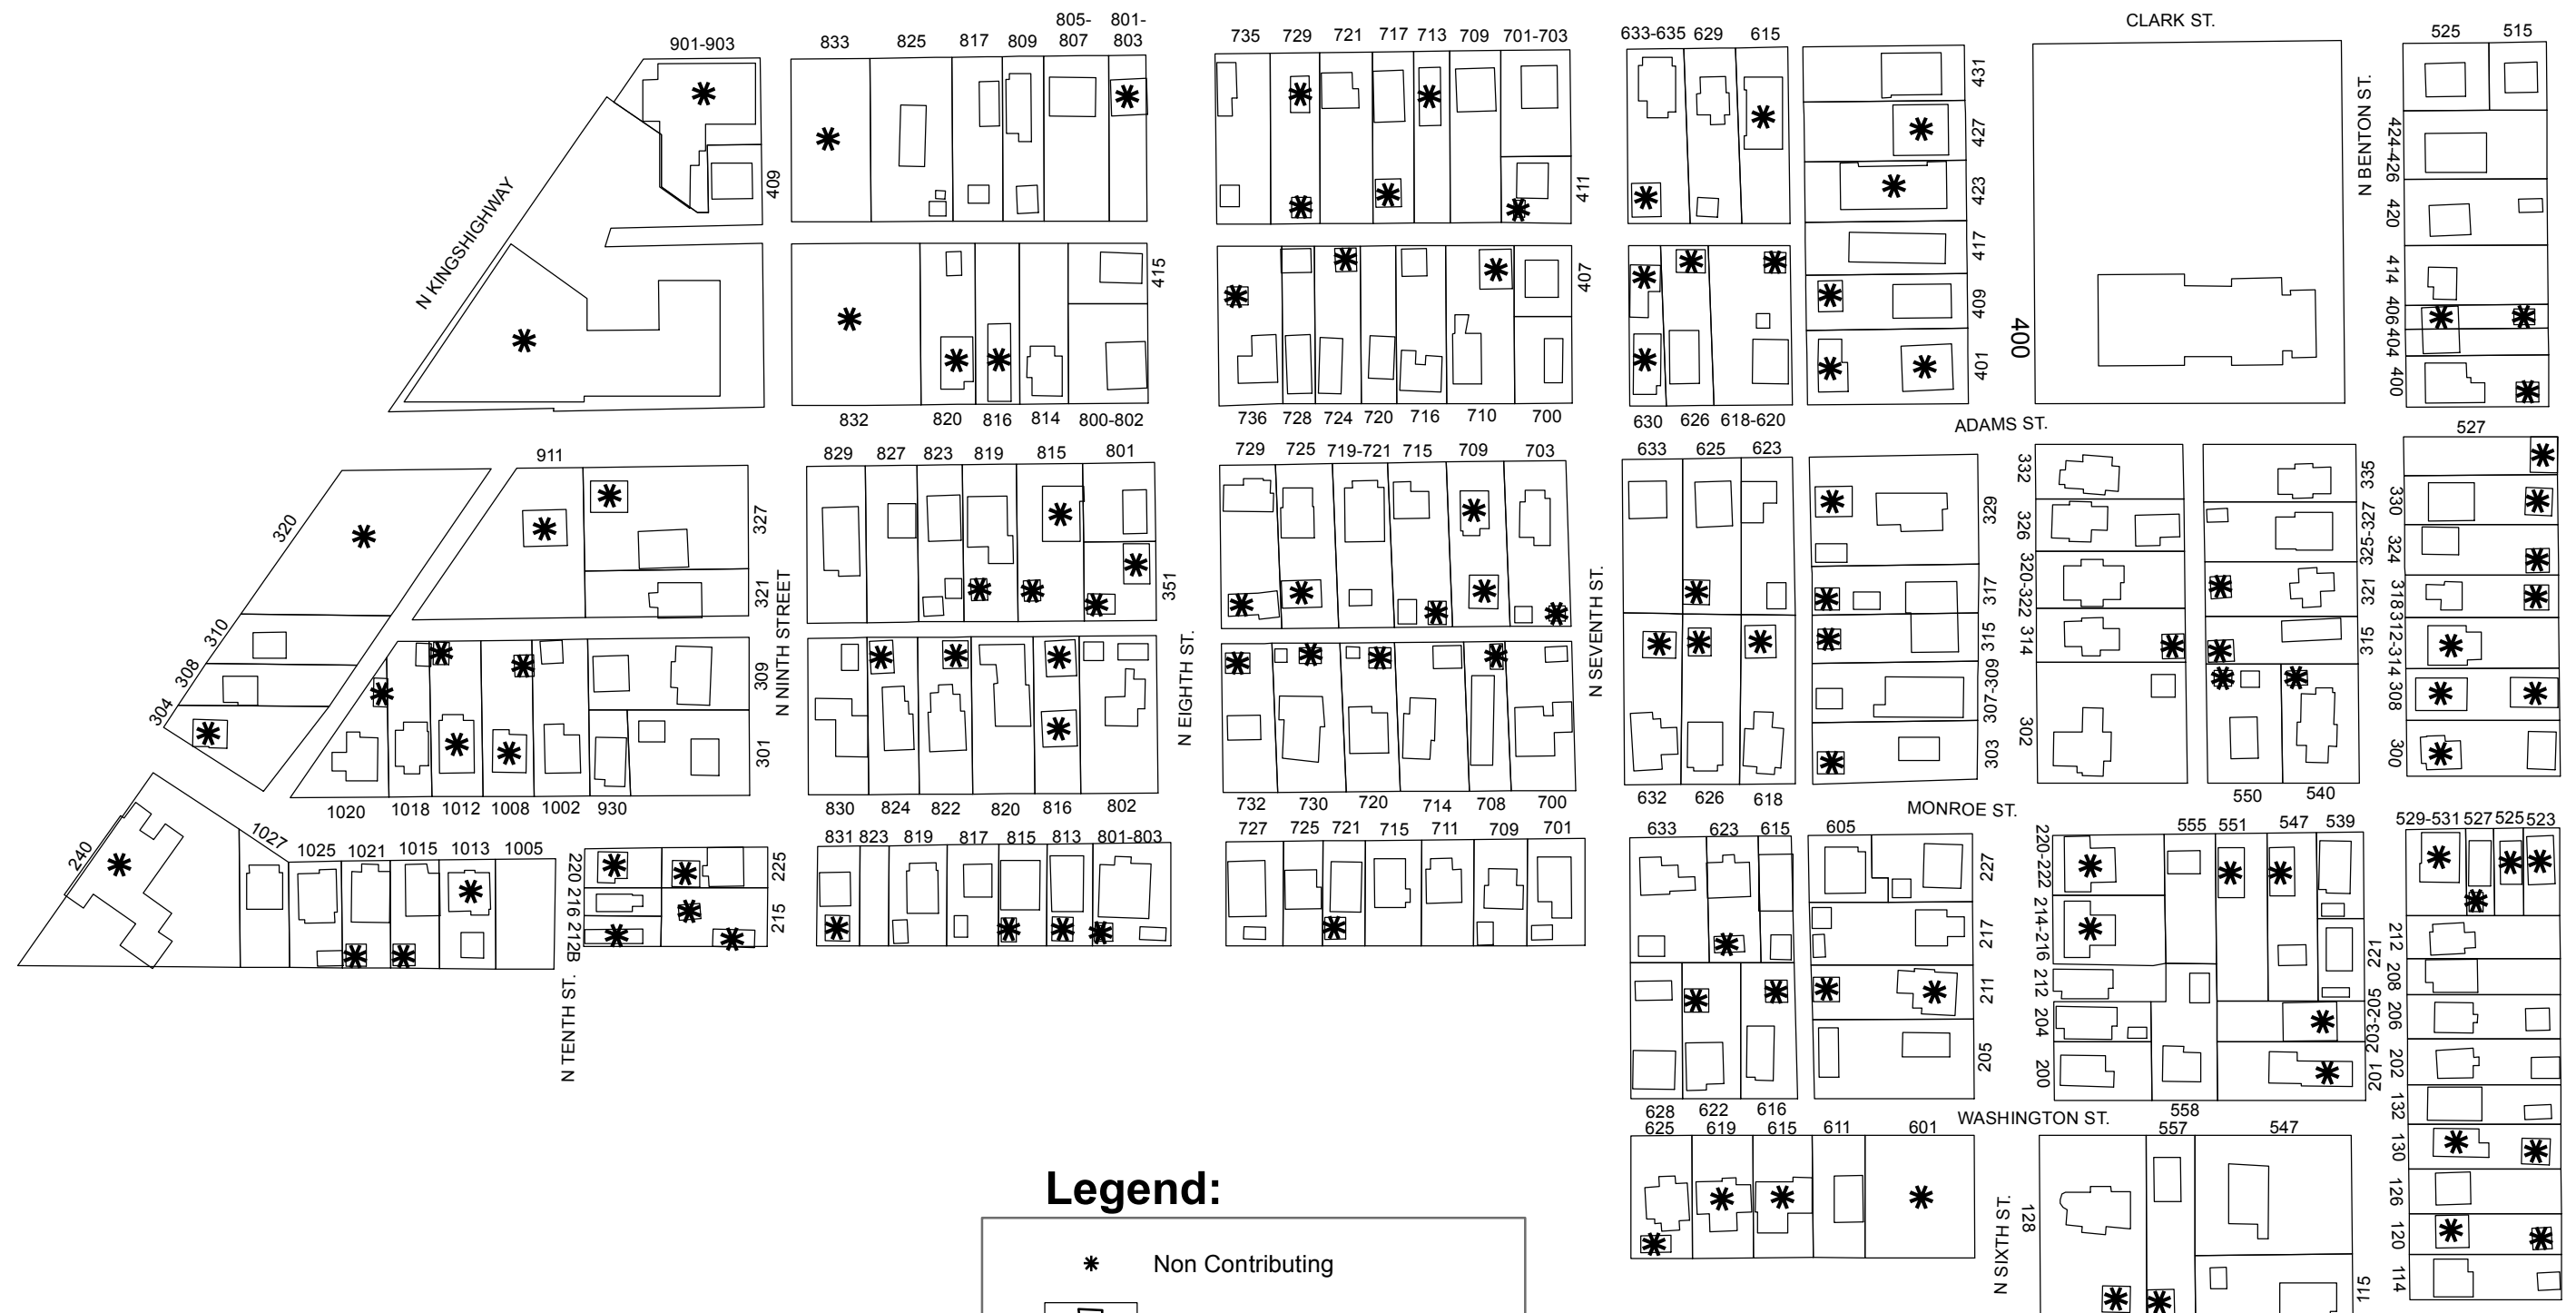

Phase 3: Historic/Architectural Survey of the St. Charles Mid-Town and Commons Neighborhoods

Legend:

- * Non Contributing
-  Building Footprints
-  Phase 3 Parcels

MAP BY: CWL DEPT OF COMMUNITY DEVELOPMENT

NOT TO SCALE