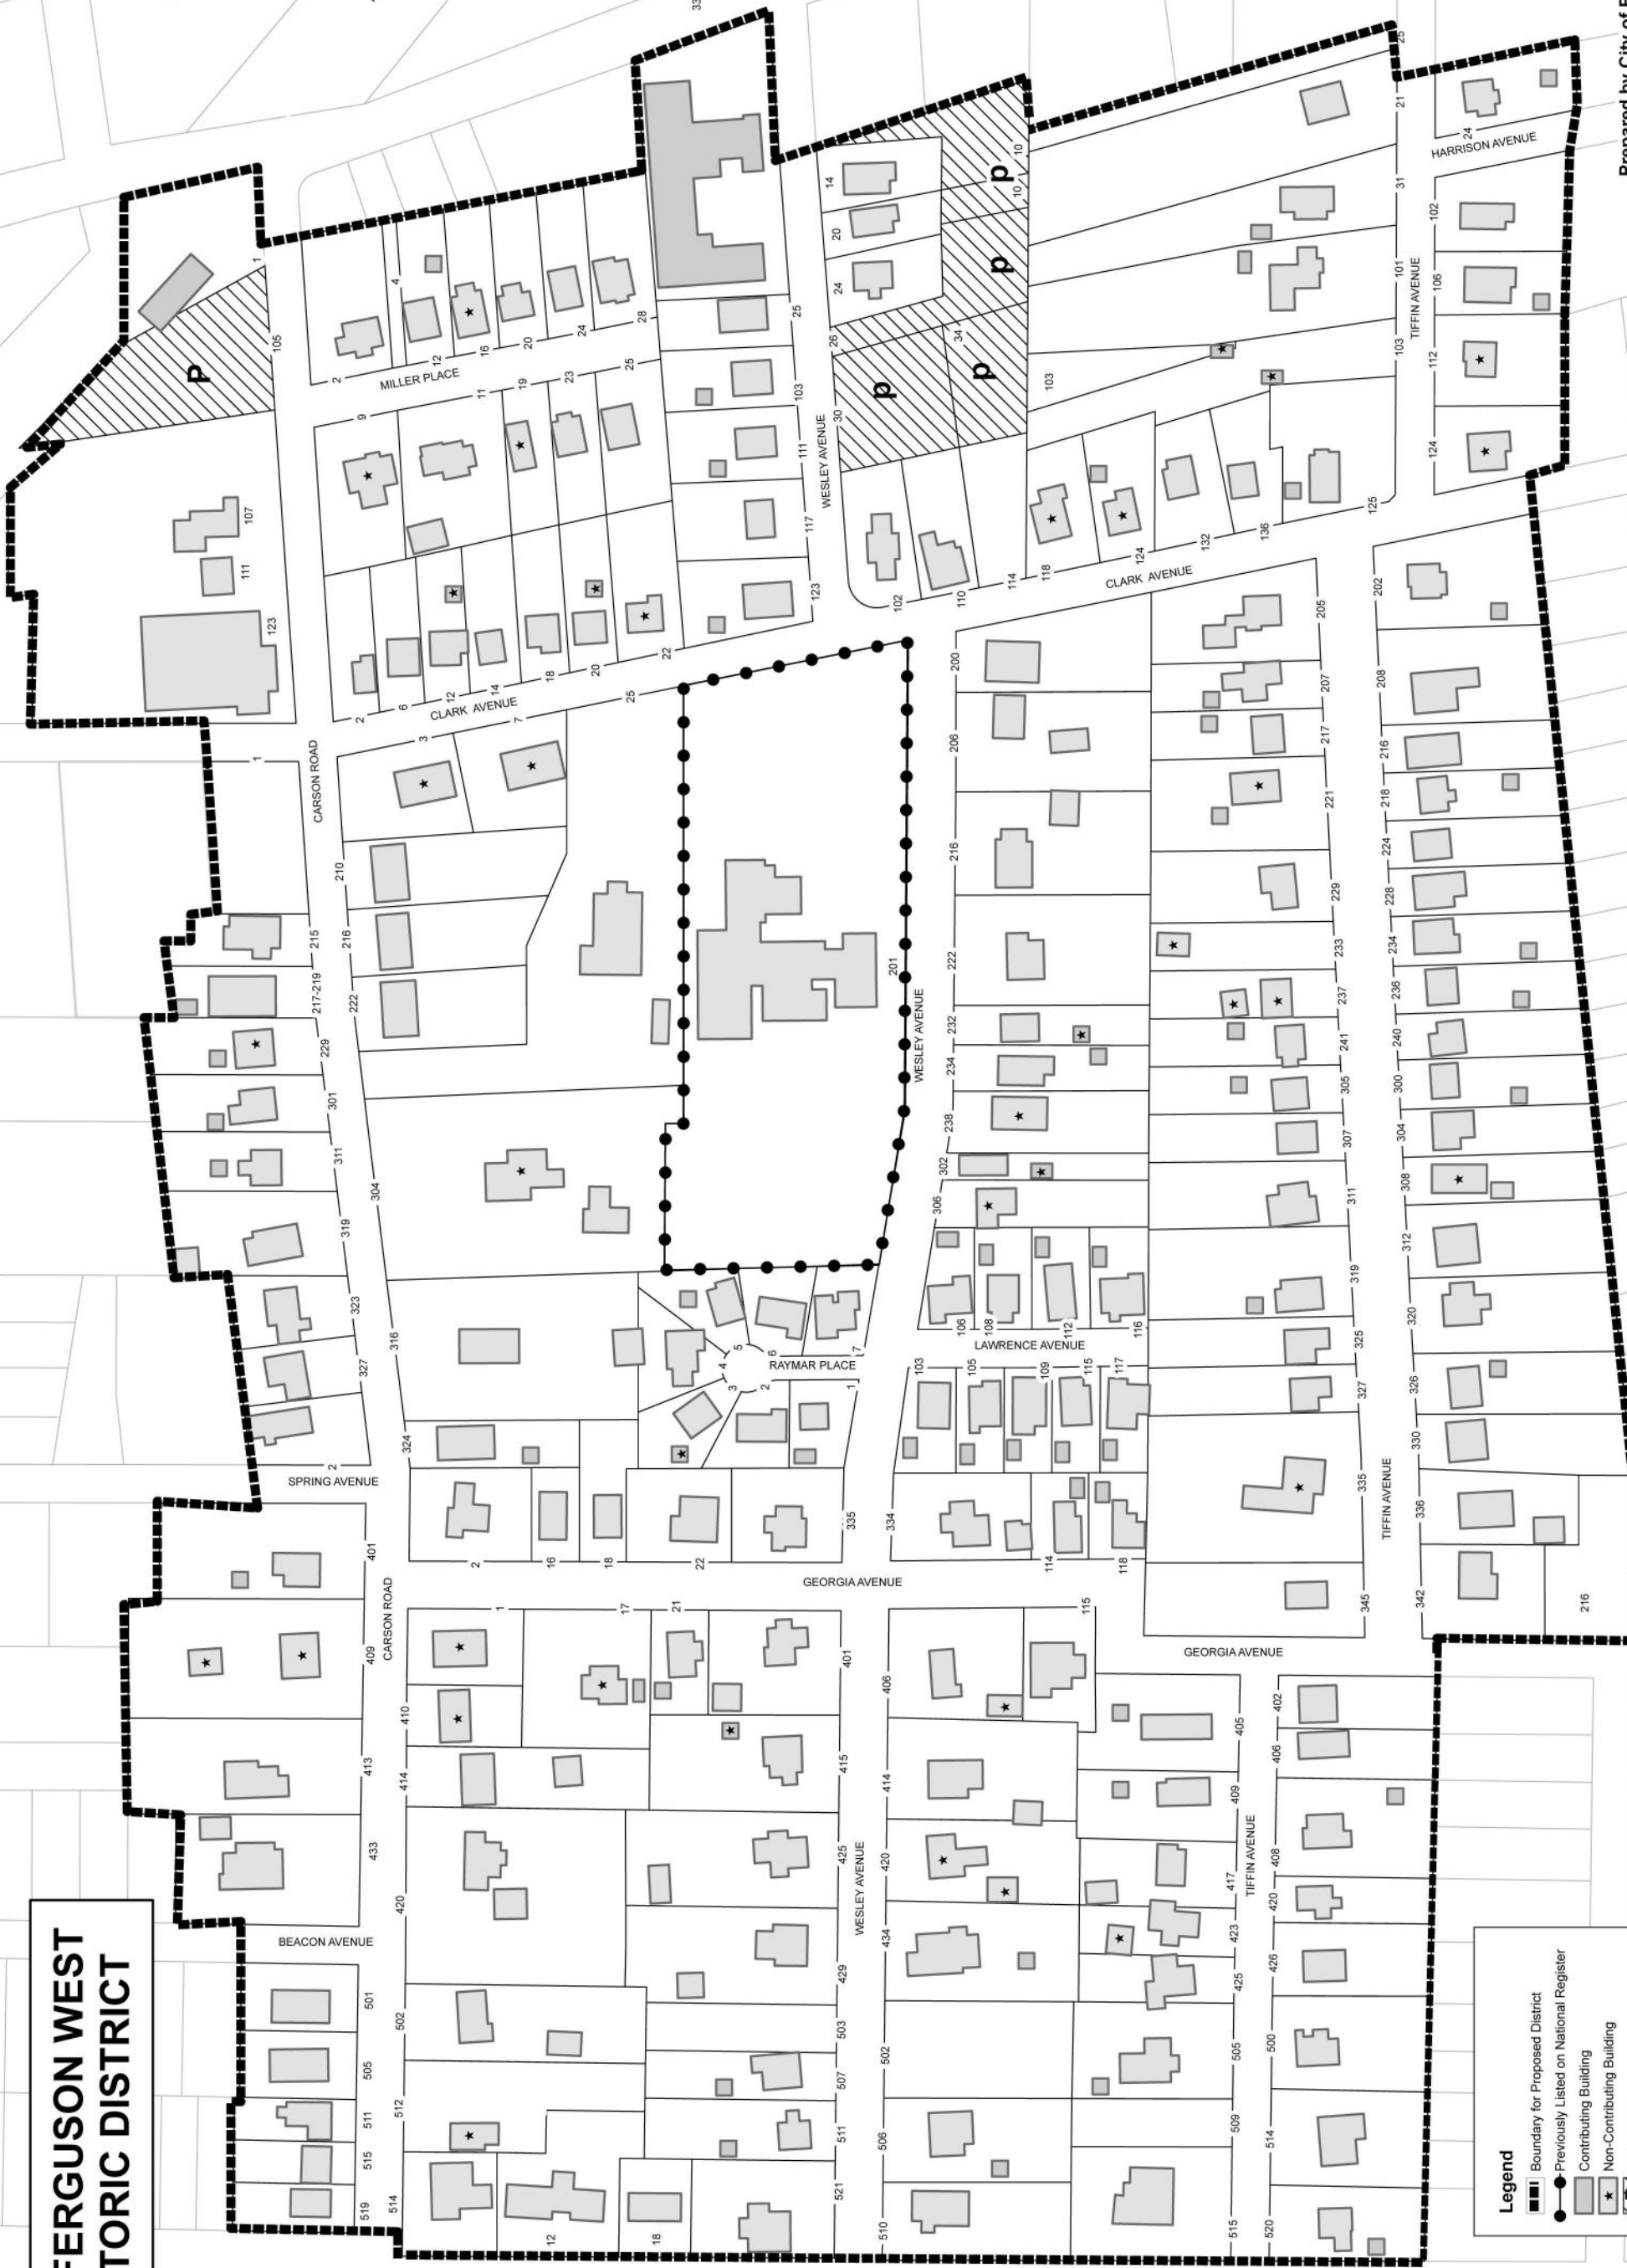

City Of Ferguson

Norfolk Southern Railroad

S. Florissant Road

OLD FERGUSON WEST HISTORIC DISTRICT

Legend

- Boundary for Proposed District
- Previously Listed on National Register
- Contributing Building
- Non-Contributing Building
- Parking Lot

Subdivisions Within Old Ferguson West Survey Area

SUBDIVISIONS IN SURVEY AREA

- #0 UNKNOWN
- #1 ASHBROOK PLACE
- #2 CASE TRACT

- #3 DAUGHERTY
- #4 DED S CASE TRACT
- #5 SPPL
- #6 GEORGE S CASE TRACT

- #7 GRIMMS
- #8 HARVEY'S SPRING PARK ADDITION TO FERGUSON
- #9 JALA GARDENS
- #10 MAULL

- #11 MILLER PL
- #12 ORCHARD ADDITION TO FERGUSON
- #13 PHIL E GREEN
- #14 R A WAGNER

- #15 RAYMAR PLACE
- #16 SUR 2470 TWP 46 R 6
- #17 SURVEY 2504 SEC 00 T4N 03 RANGE 0
- #18 SURVEY 2669 SEC 00 T4N 46 RANGE 6

- #19 TEMPLE TOWERS
- #20 TIFFIN
- #21 WILSON PLACE
- #22 WINONA