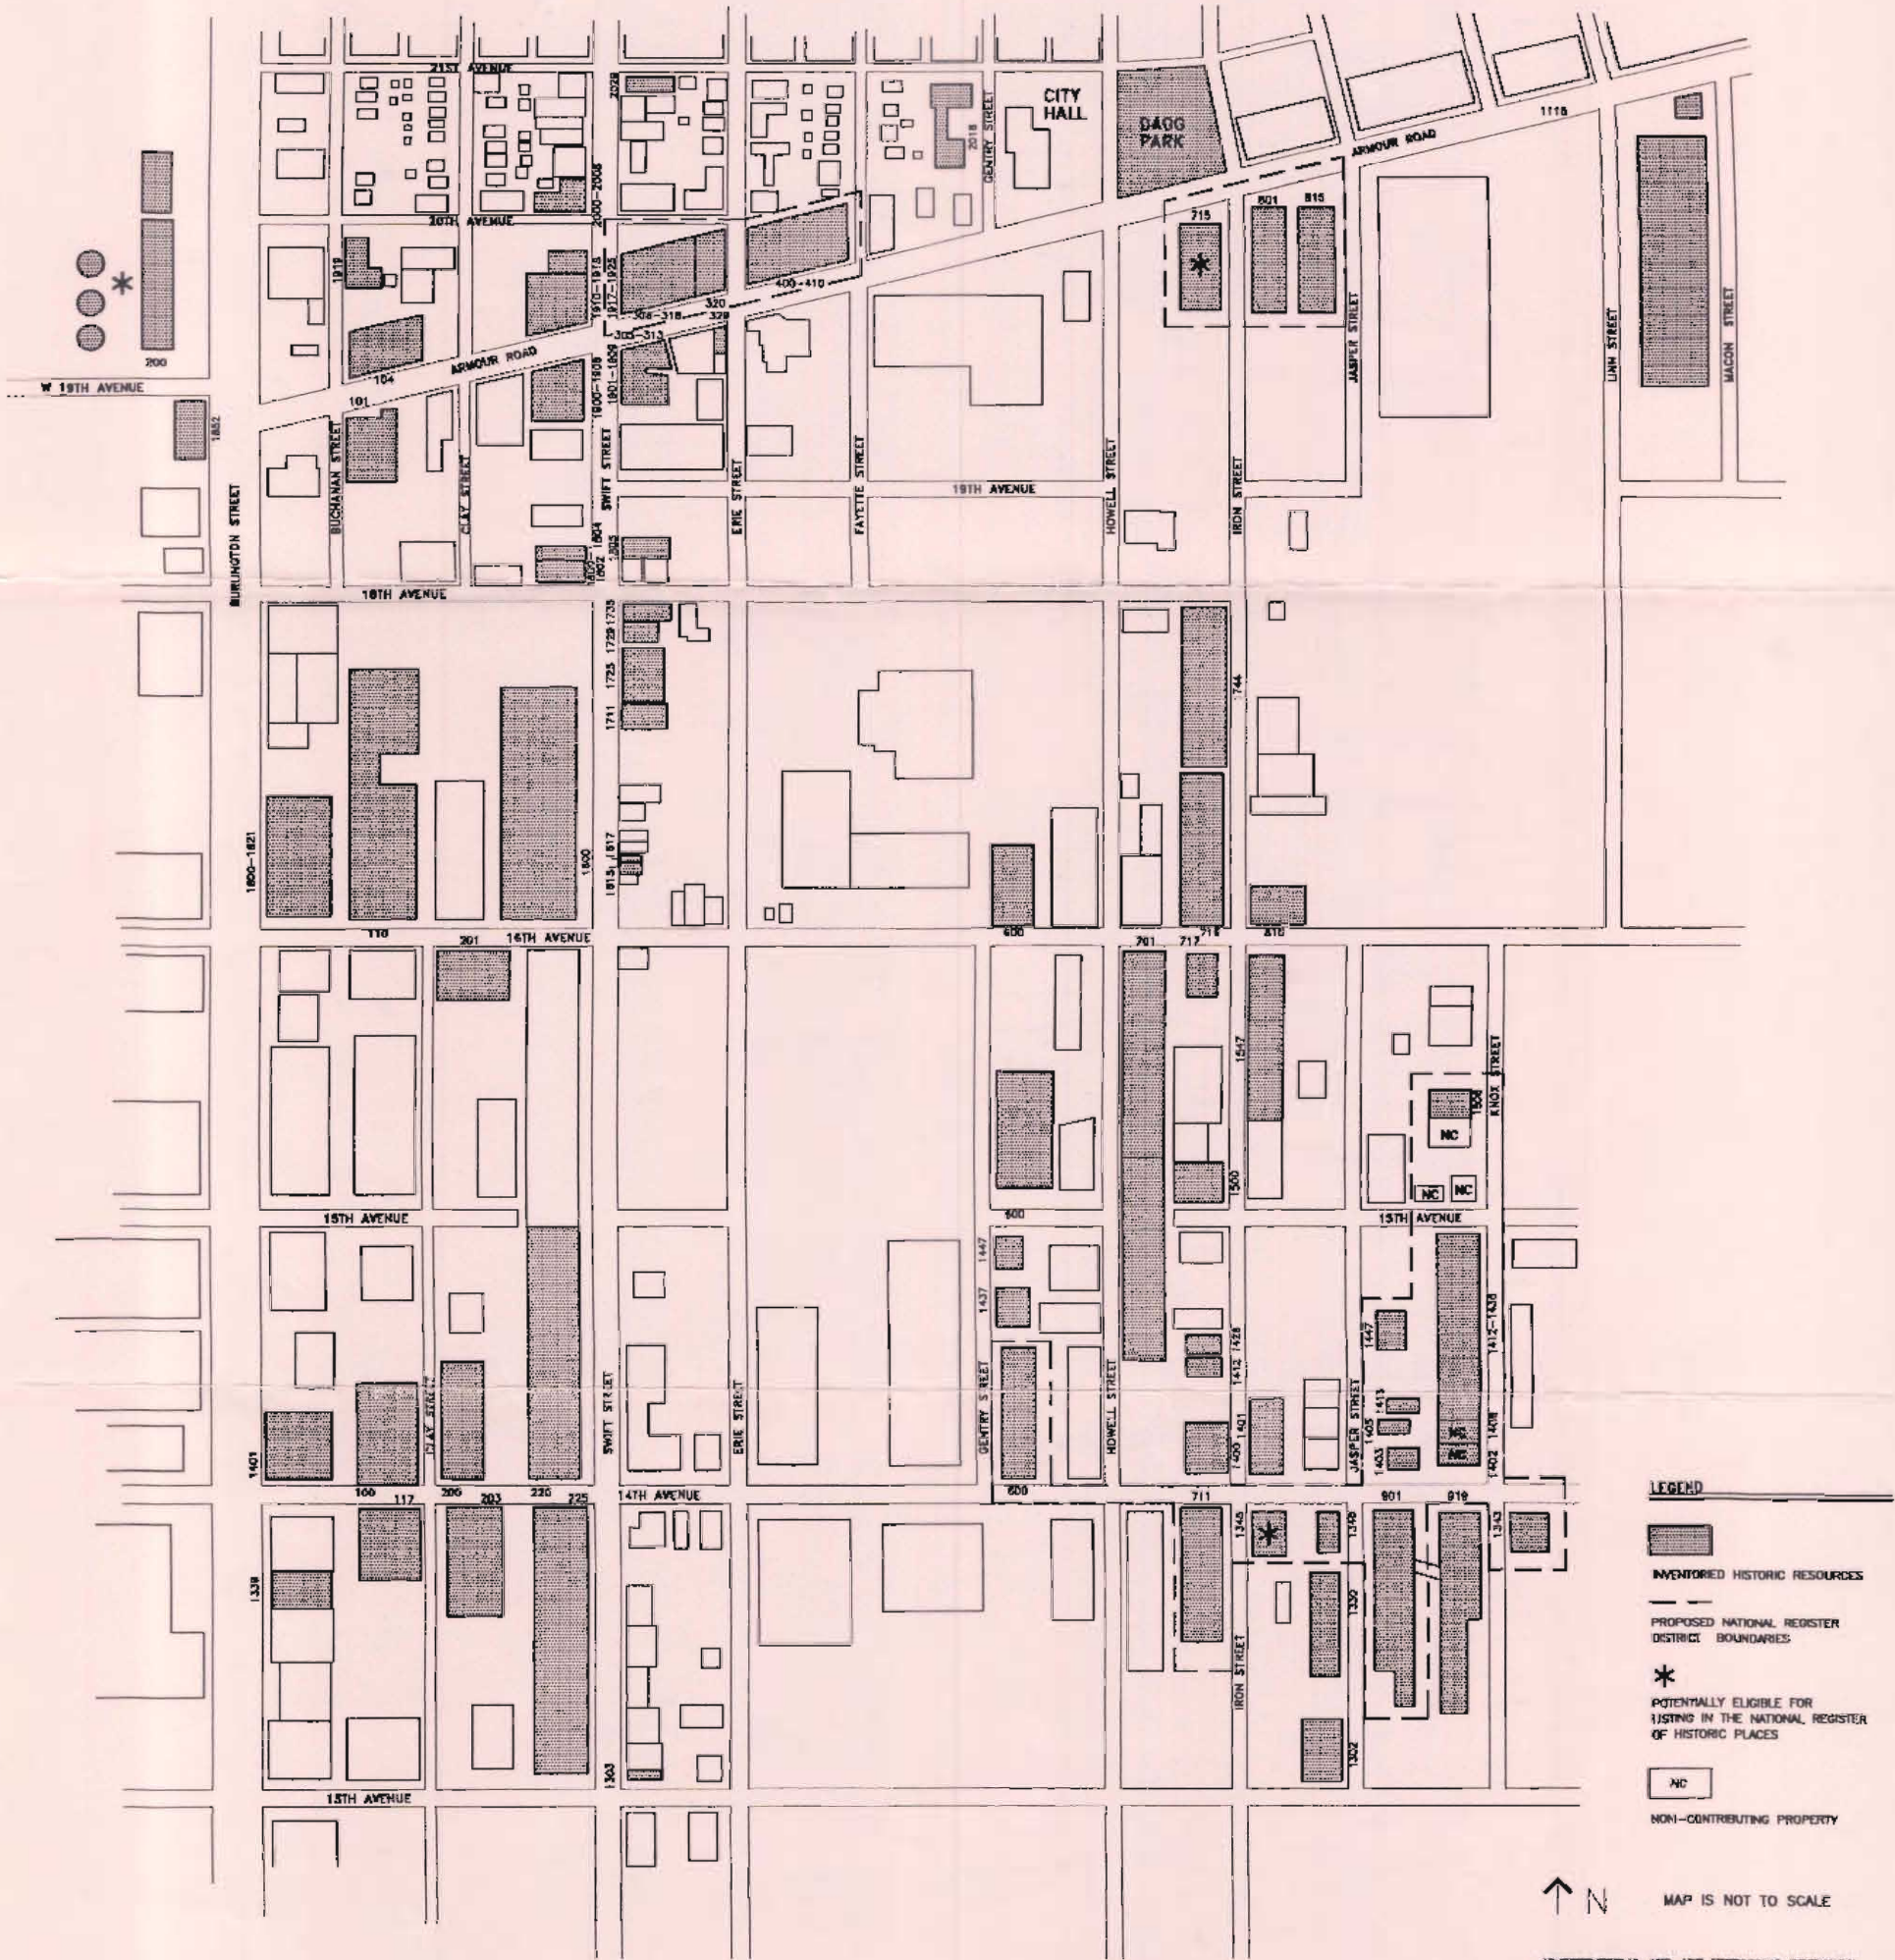

AREA MAP OF
NORTH KANSAS CITY, MISSOURI
 FOR
 ARCHITECTURAL/HISTORICAL INVENTORY OF THE INDUSTRIAL AND CENTRAL BUSINESS DISTRICTS

NORTH KANSAS CITY AREA MAP
 FOR
 ARCHITECTURAL/HISTORICAL INVENTORY OF THE INDUSTRIAL AND CENTRAL BUSINESS DISTRICTS

ARCHITECTURAL AND ART HISTORICAL RESEARCH
 KANSAS CITY, MISSOURI
 FEBRUARY 1996
 MAP PREPARED BY DAVID HURLEY