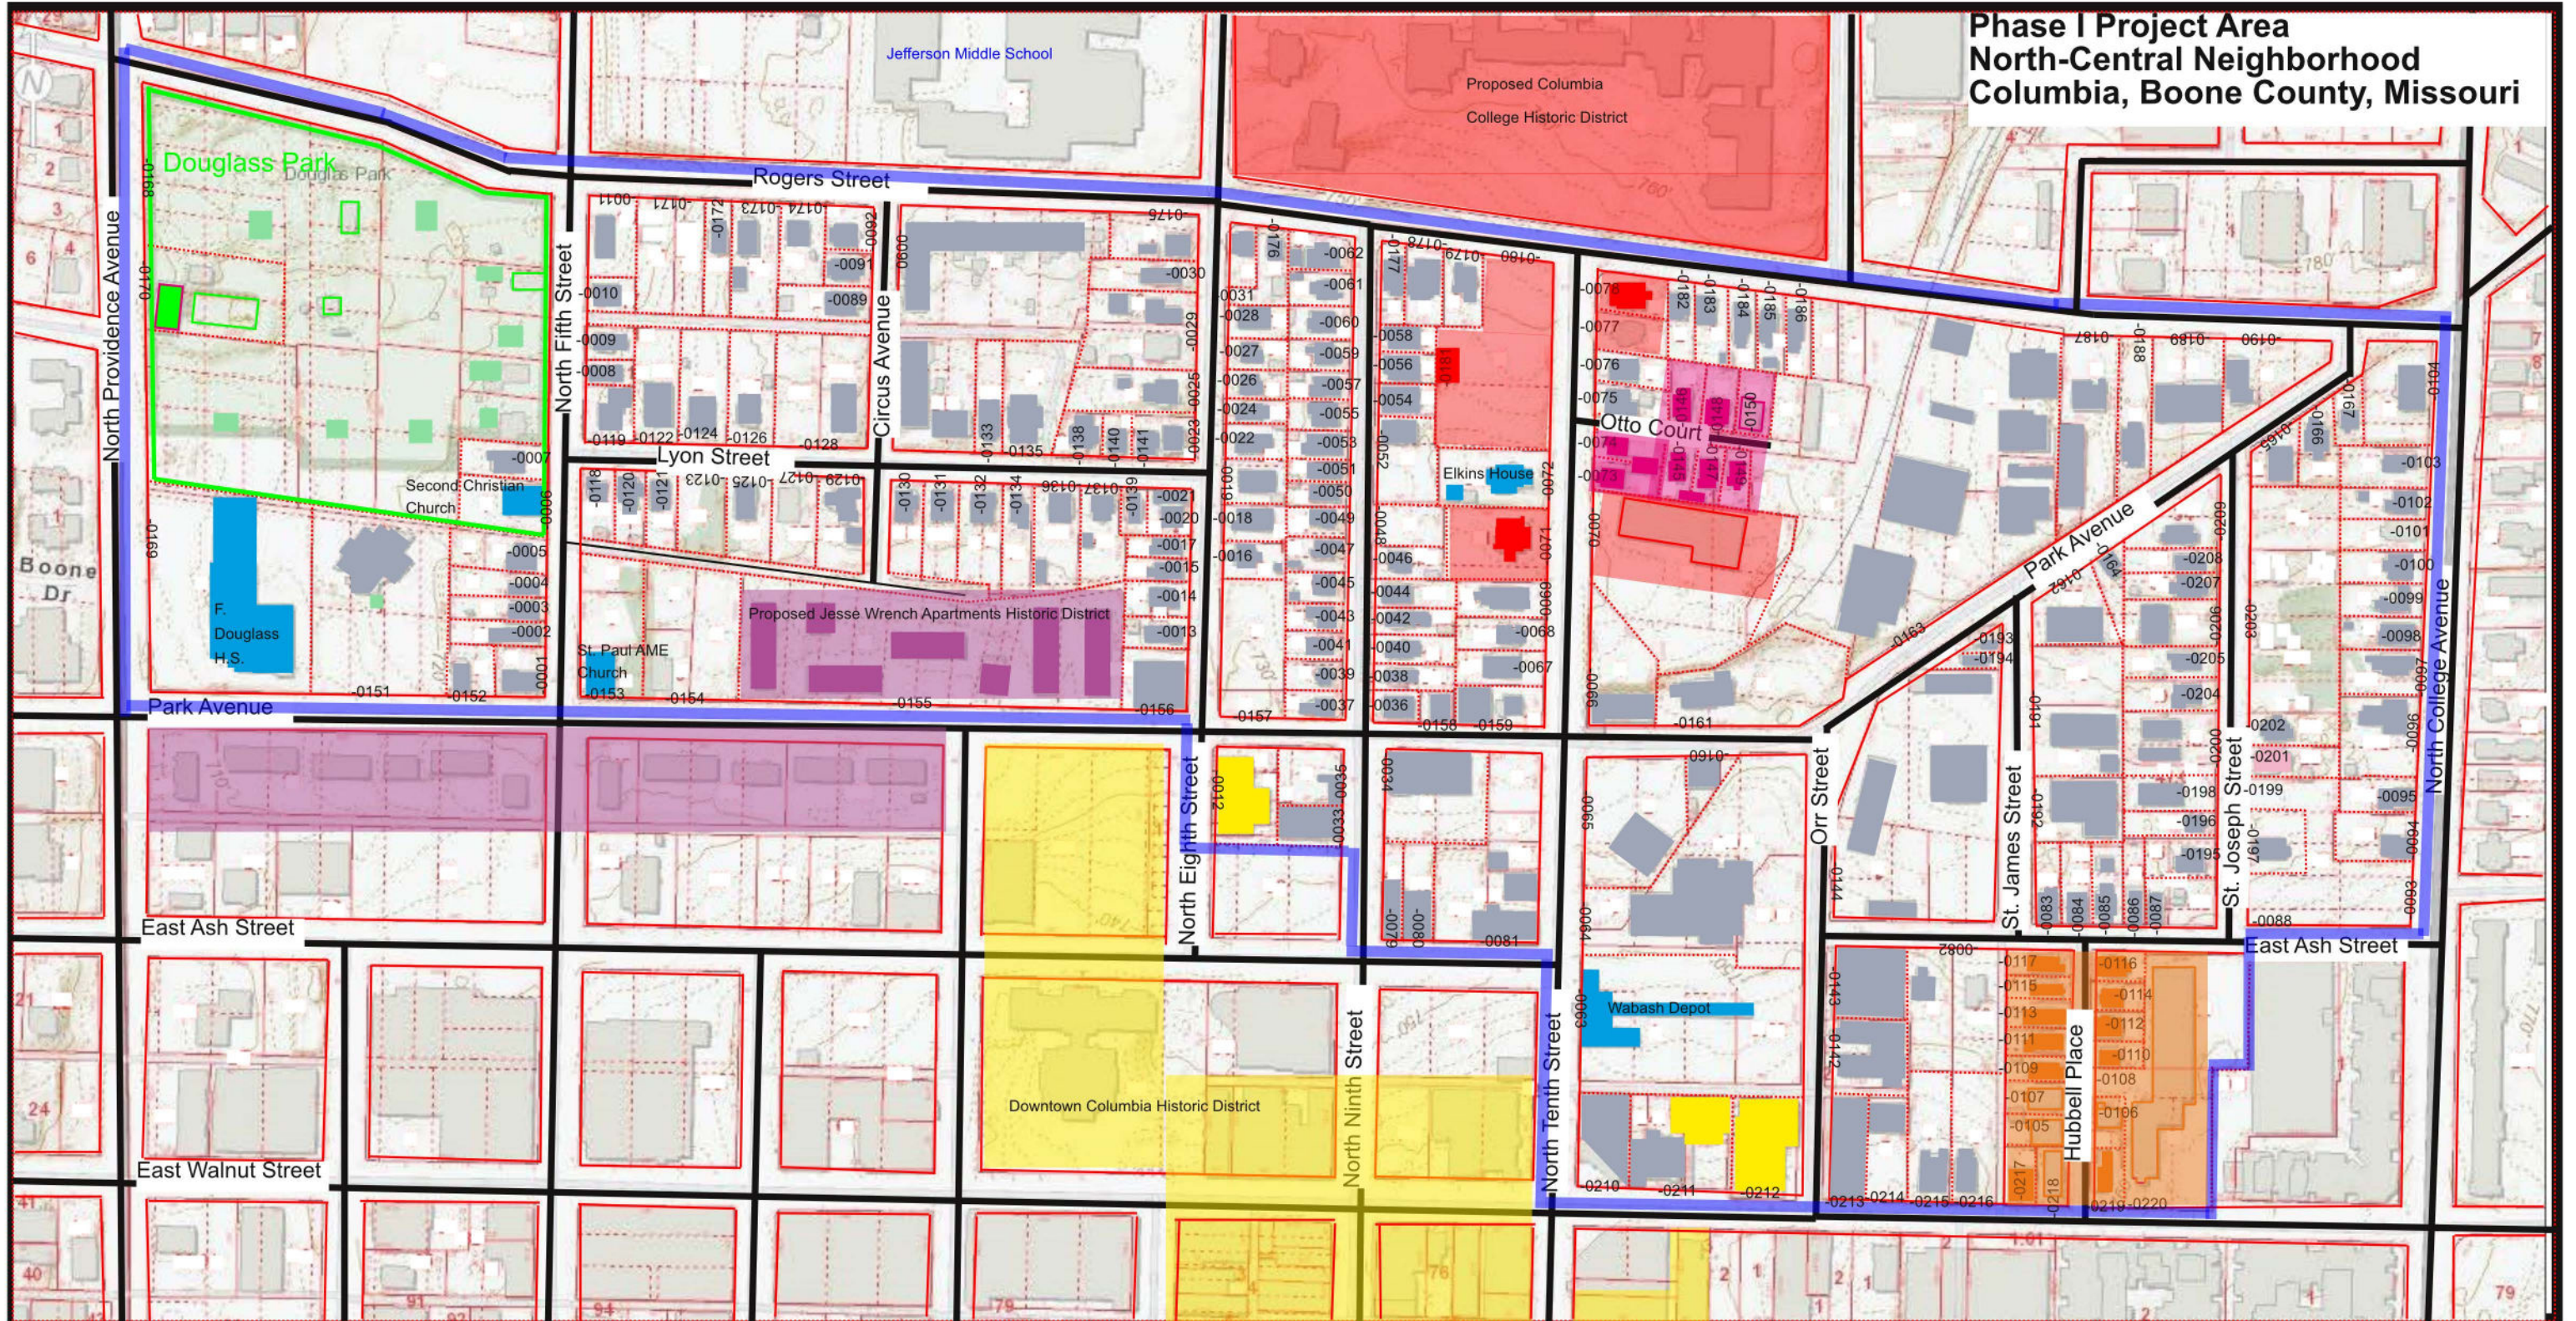

**Phase I Project Area  
North-Central Neighborhood  
Columbia, Boone County, Missouri**

Features		Properties		Overlays	
	Project Area Boundary		Not Eligible		Proposed Columbia College Historic District
	SHPO Number, preface BO-AS-010		Non-Contributing Element (see appropriate colors in Overlays)		Proposed Hubbell Place Historic District
	Lot Boundary		Contributing Element (see appropriate colors in Overlays)		Proposed Otto Court Historic District
	City Square Boundary		Individually Listed Property		Proposed Jesse Wrench Apartments Historic District
	Street		Proposed Individually Eligible		Downtown Columbia Historic District
			Douglass Park- Individually Eligible		