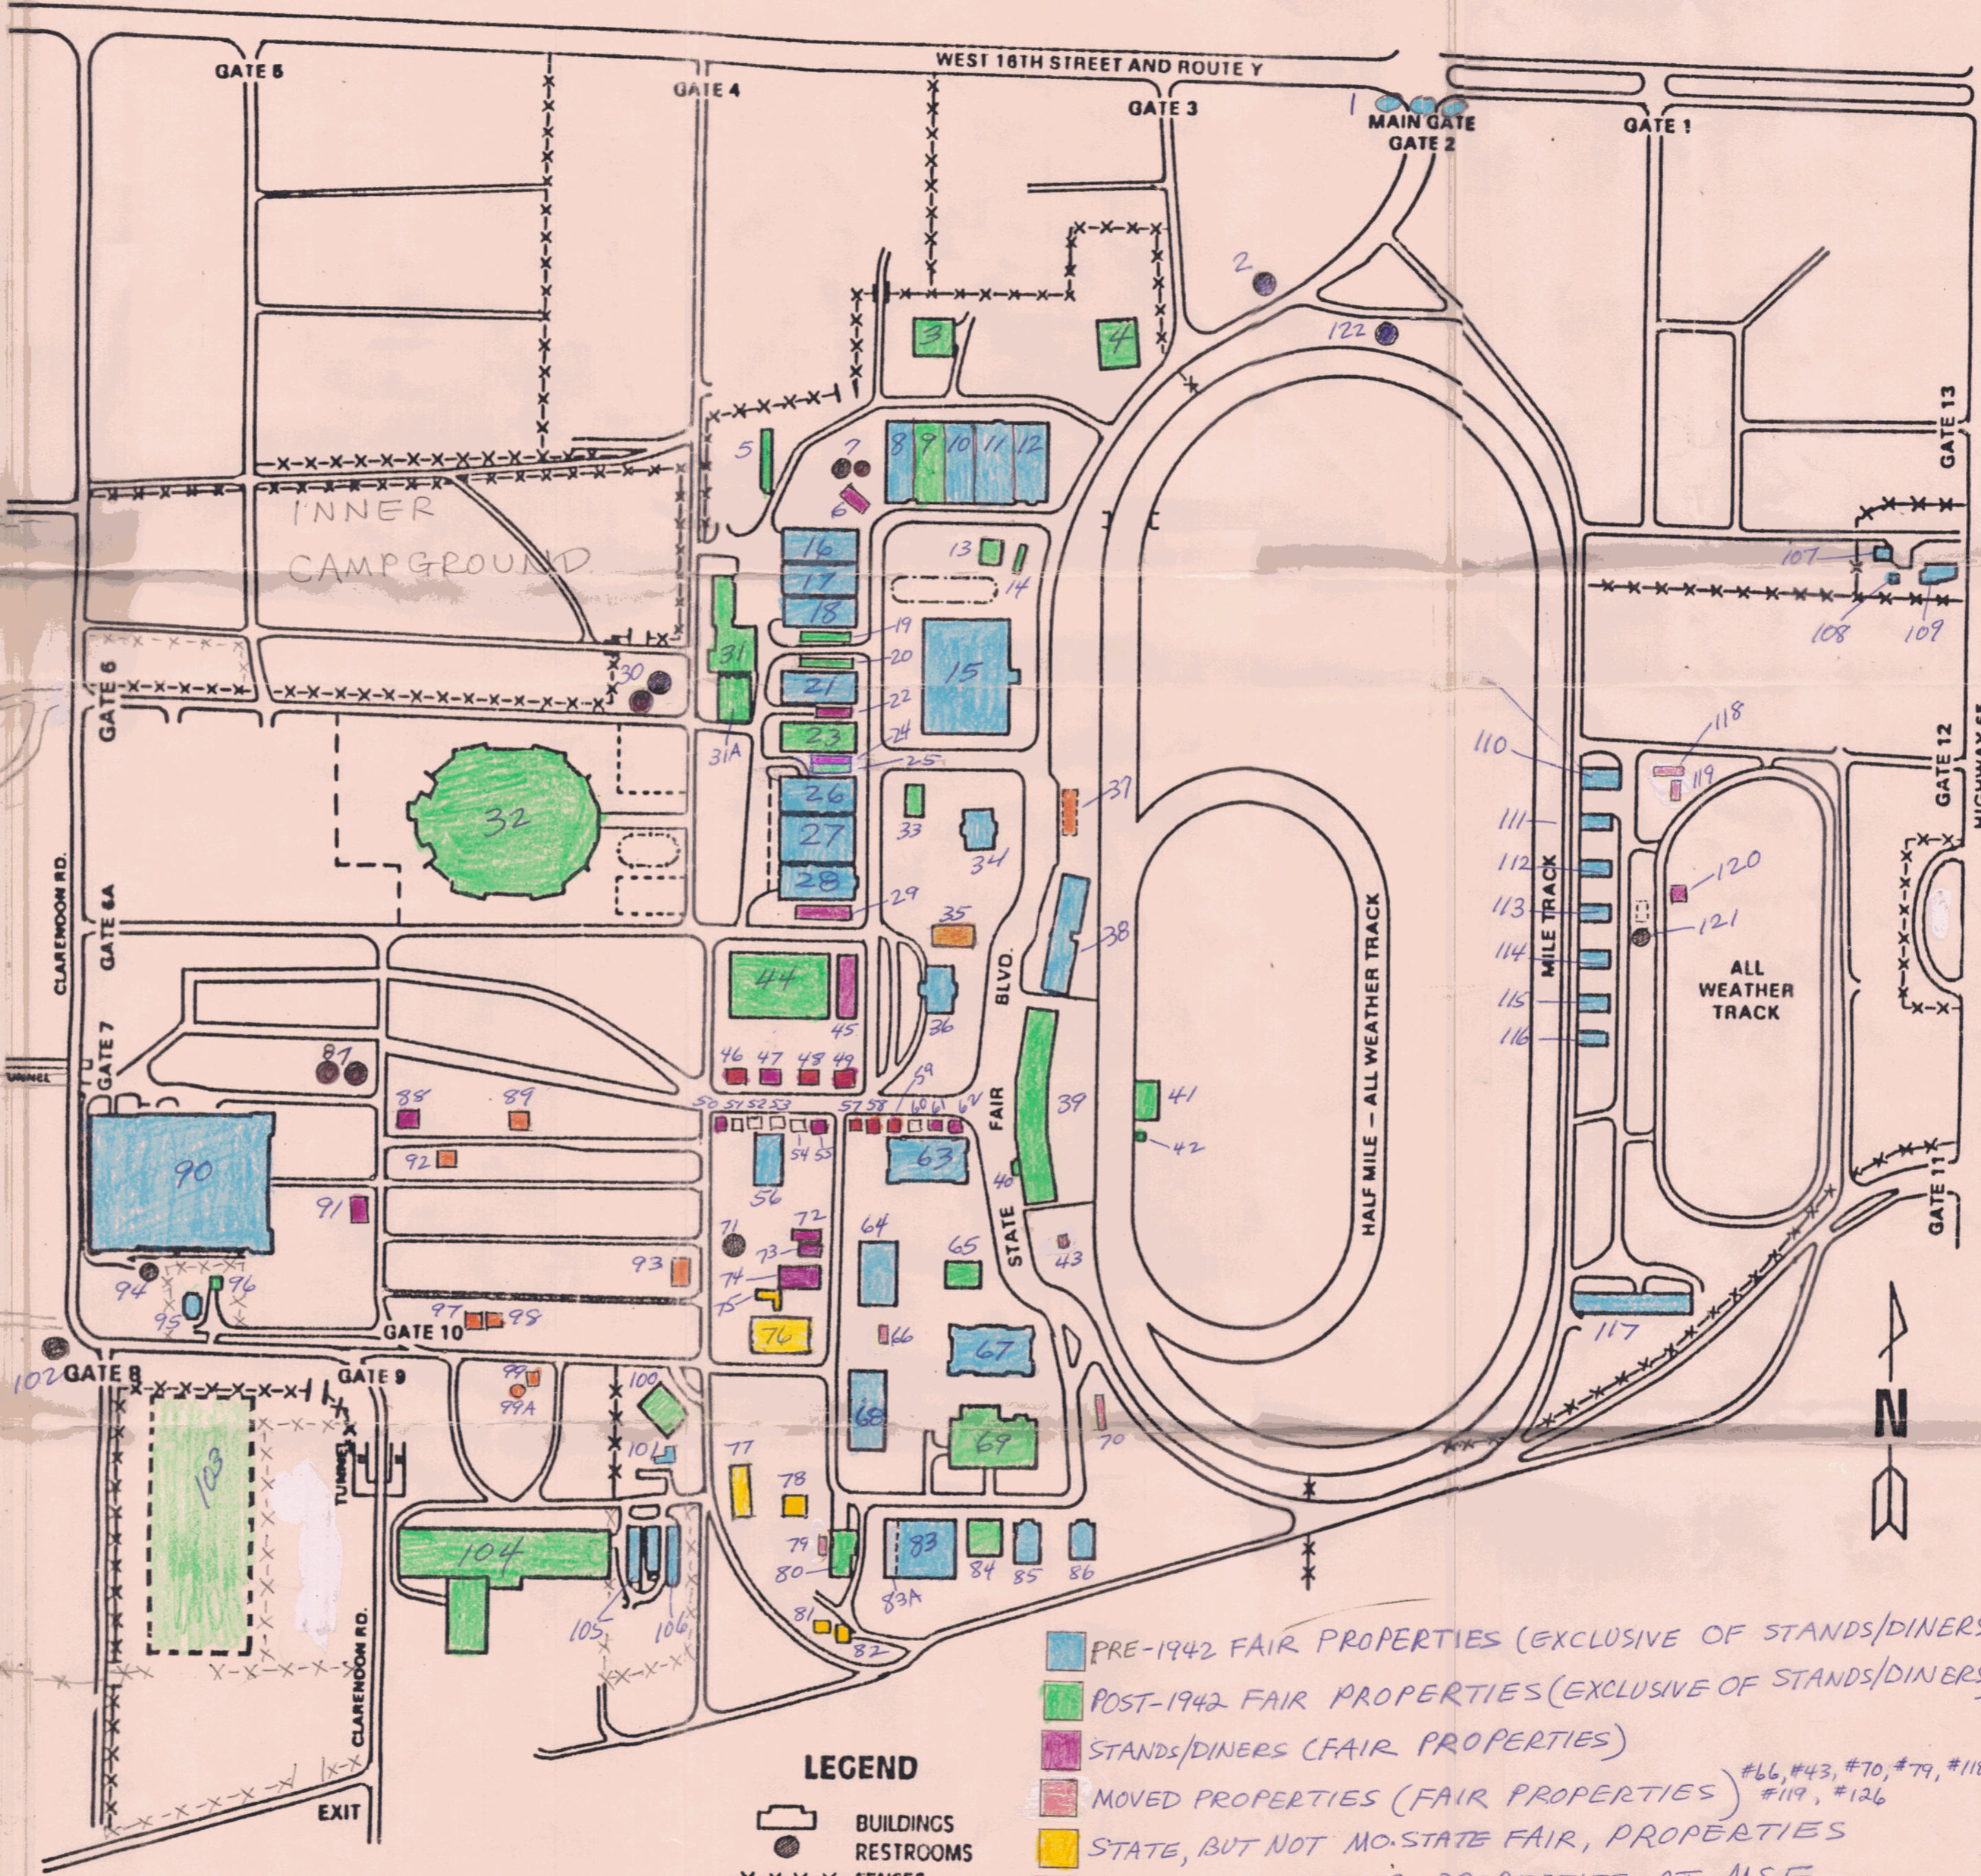

STATE FAIR
COMMUNITY
COLLEGE

MAIN
CAMPGROUND

MAIN
CAMPGROUND

PARKING

MINI-MART

LEGEND

- BUILDINGS
- RESTROOMS
- FENCES
- ROADWAYS

- PRE-1942 FAIR PROPERTIES (EXCLUSIVE OF STANDS/DINERS)
- POST-1942 FAIR PROPERTIES (EXCLUSIVE OF STANDS/DINERS)
- STANDS/DINERS (FAIR PROPERTIES)
- MOVED PROPERTIES (FAIR PROPERTIES) #66, #43, #70, #79, #118, #119, #126
- STATE, BUT NOT MO. STATE FAIR, PROPERTIES
- PRIVATELY LEASED PROPERTIES AT MSF
- TEMPORARY CONCESSION STANDS (REMOVABLE)

Missouri State Fairgrounds

April, 1988