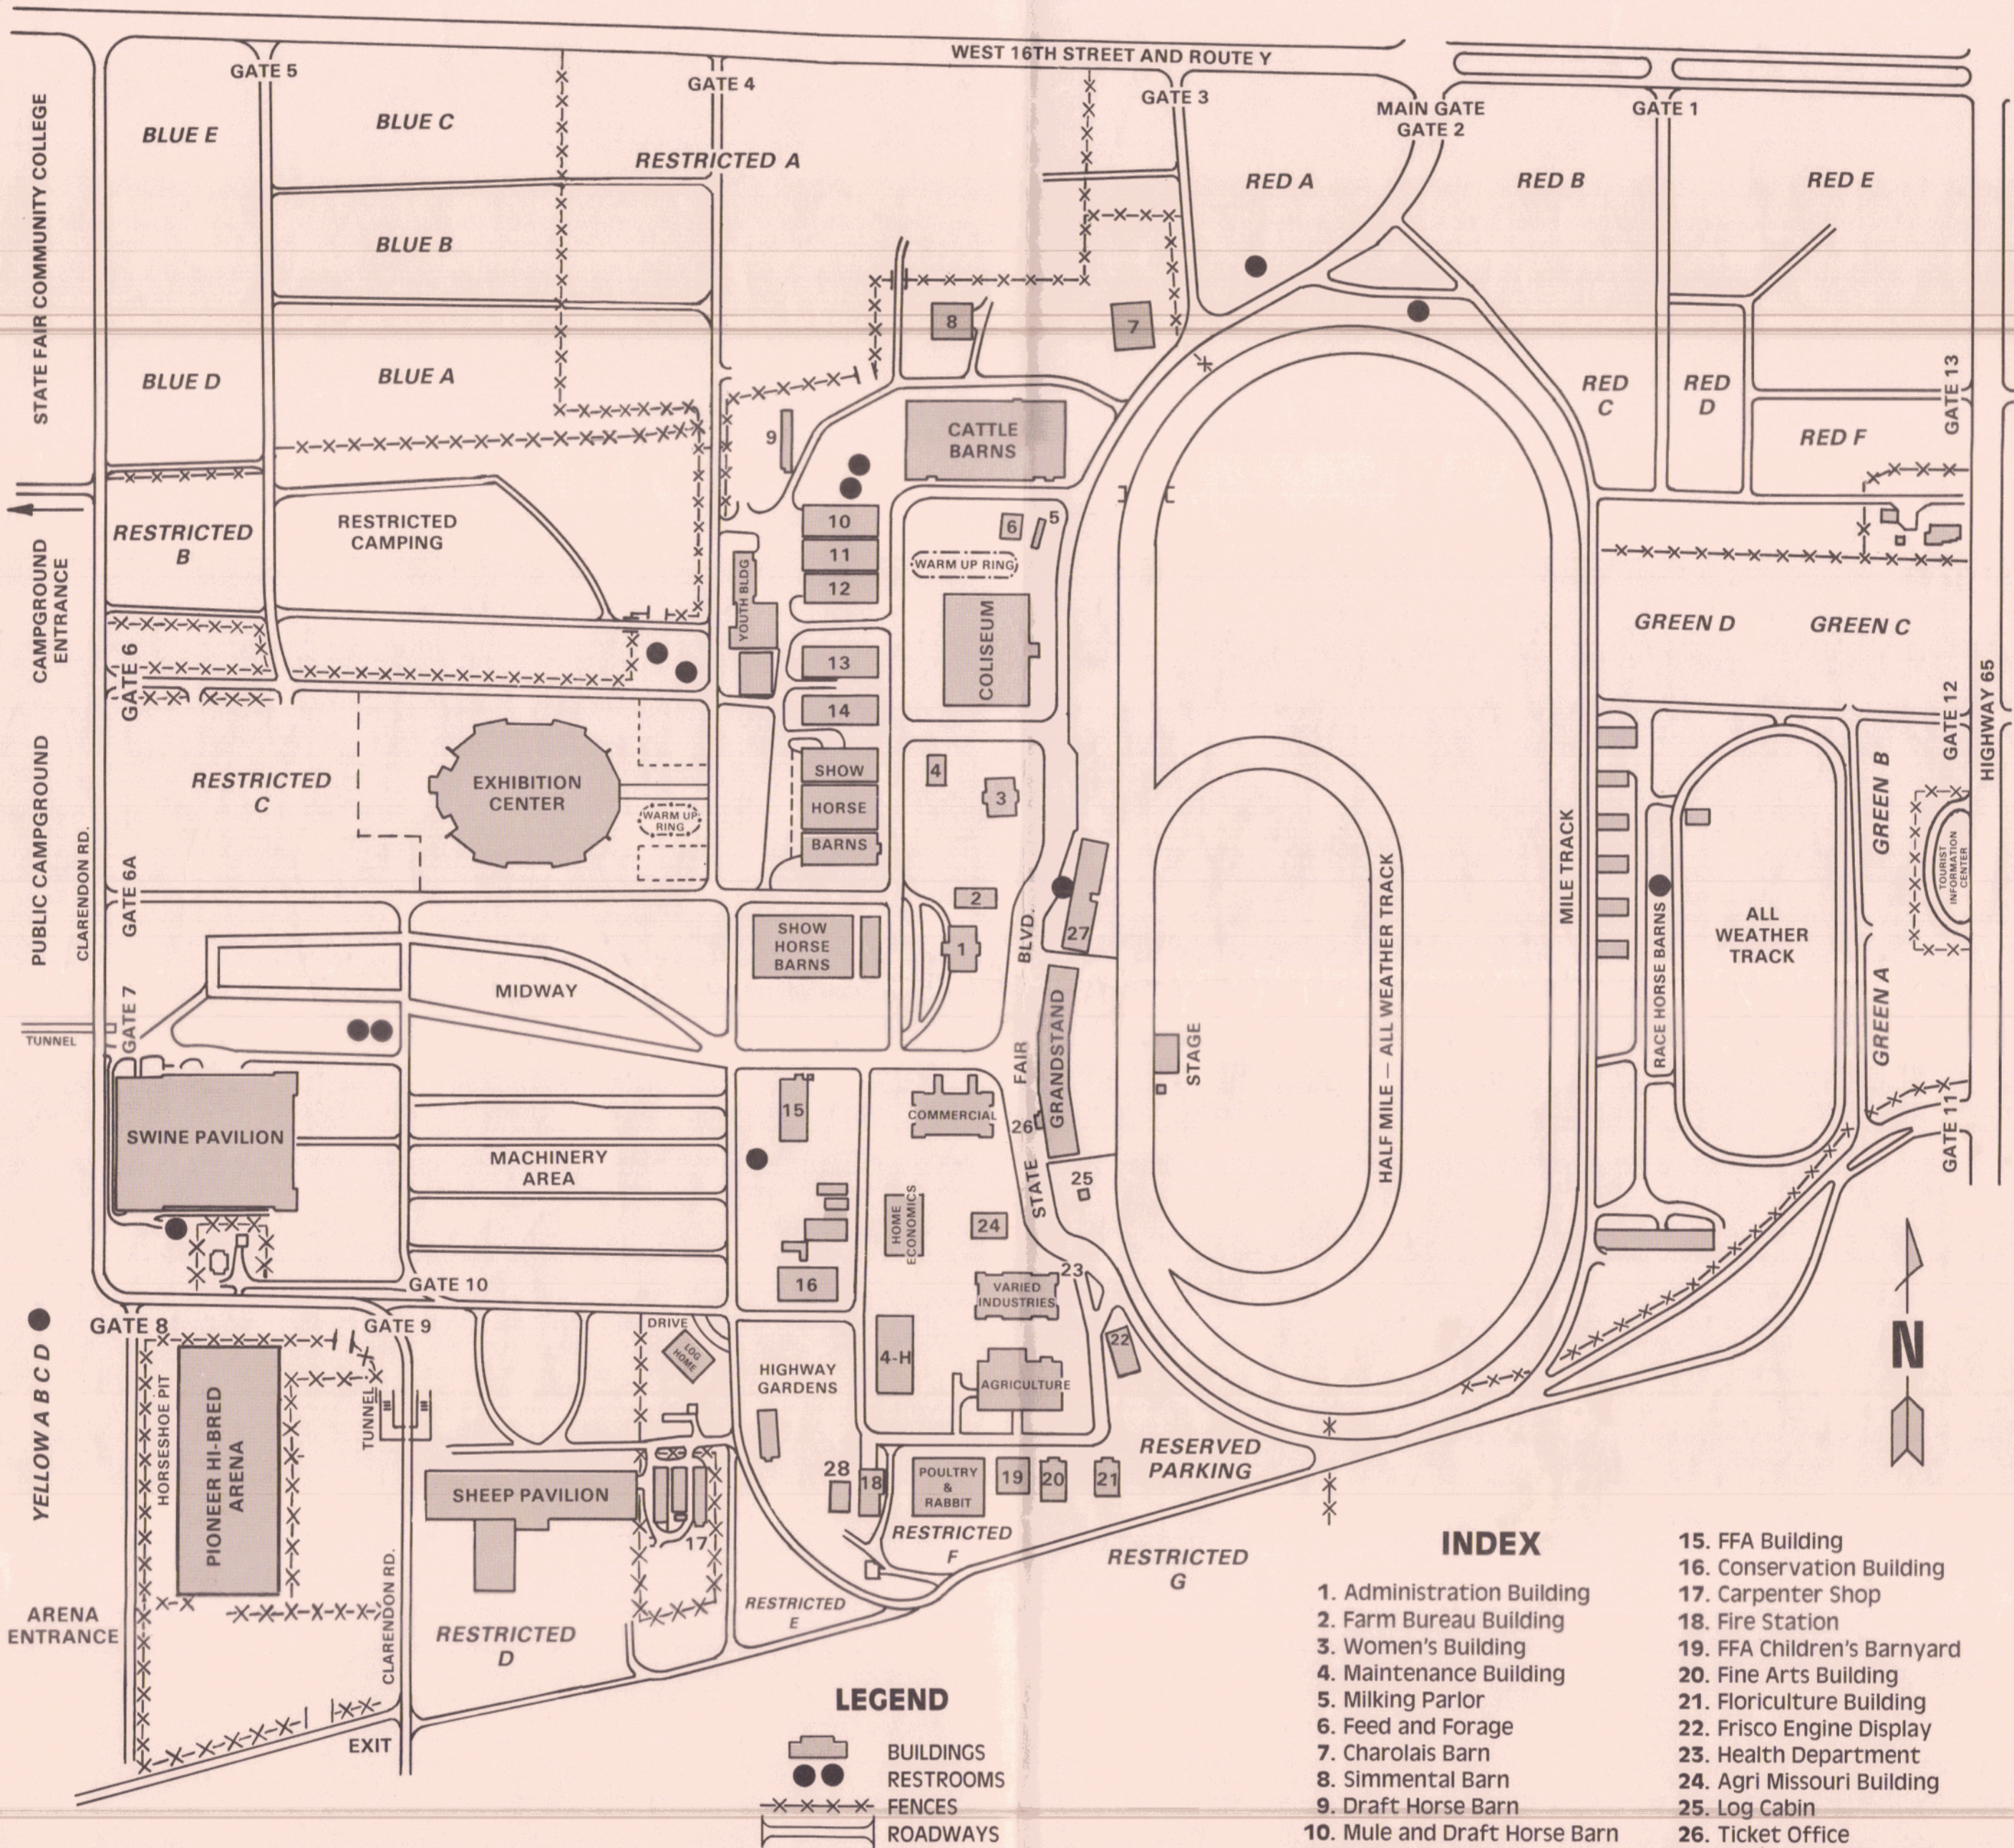

STATE FAIR
COMMUNITY
COLLEGE

MAIN
CAMPGROUND

MAIN
CAMPGROUND

PARKING

MINI-MART

LEGEND

- BUILDINGS
- RESTROOMS
- FENCES
- ROADWAYS

- PRE-1942 FAIR PROPERTIES (EXCLUSIVE OF STANDS/DINERS)
- POST-1942 FAIR PROPERTIES (EXCLUSIVE OF STANDS/DINERS)
- STANDS/DINERS (FAIR PROPERTIES)
- MOVED PROPERTIES (FAIR PROPERTIES) #66, #43, #70, #79, #118, #119, #126
- STATE, BUT NOT MO. STATE FAIR, PROPERTIES
- PRIVATELY LEASED PROPERTIES AT MSF
- TEMPORARY CONCESSION STANDS (REMOVABLE)

Missouri State Fairgrounds

April, 1988

Missouri State Fairgrounds

April, 1990

- INDEX**
- 1. Administration Building
 - 2. Farm Bureau Building
 - 3. Women's Building
 - 4. Maintenance Building
 - 5. Milking Parlor
 - 6. Feed and Forage
 - 7. Charolais Barn
 - 8. Simmental Barn
 - 9. Draft Horse Barn
 - 10. Mule and Draft Horse Barn
 - 11. FFA and 4-H Barn
 - 12. Hereford Barn
 - 13. Shorthorn Barn
 - 14. Donnelly Arena
 - 15. FFA Building
 - 16. Conservation Building
 - 17. Carpenter Shop
 - 18. Fire Station
 - 19. FFA Children's Barnyard
 - 20. Fine Arts Building
 - 21. Floriculture Building
 - 22. Frisco Engine Display
 - 23. Health Department
 - 24. Agri Missouri Building
 - 25. Log Cabin
 - 26. Ticket Office
 - 27. Press, Personnel and Highway Patrol
 - 28. First Aid Station

Historic District Boundary:	-----
Steel Fence:	x-x-x-x
Building/Structure/Object:	□
Nonpermanent, Insignificant, Uncounted:	*
Comfort Station:	○
Water Fountain (Contributing):	#
Wash Rack:	()

Note: Noncontributing counted properties are indicated by diagonal lines.