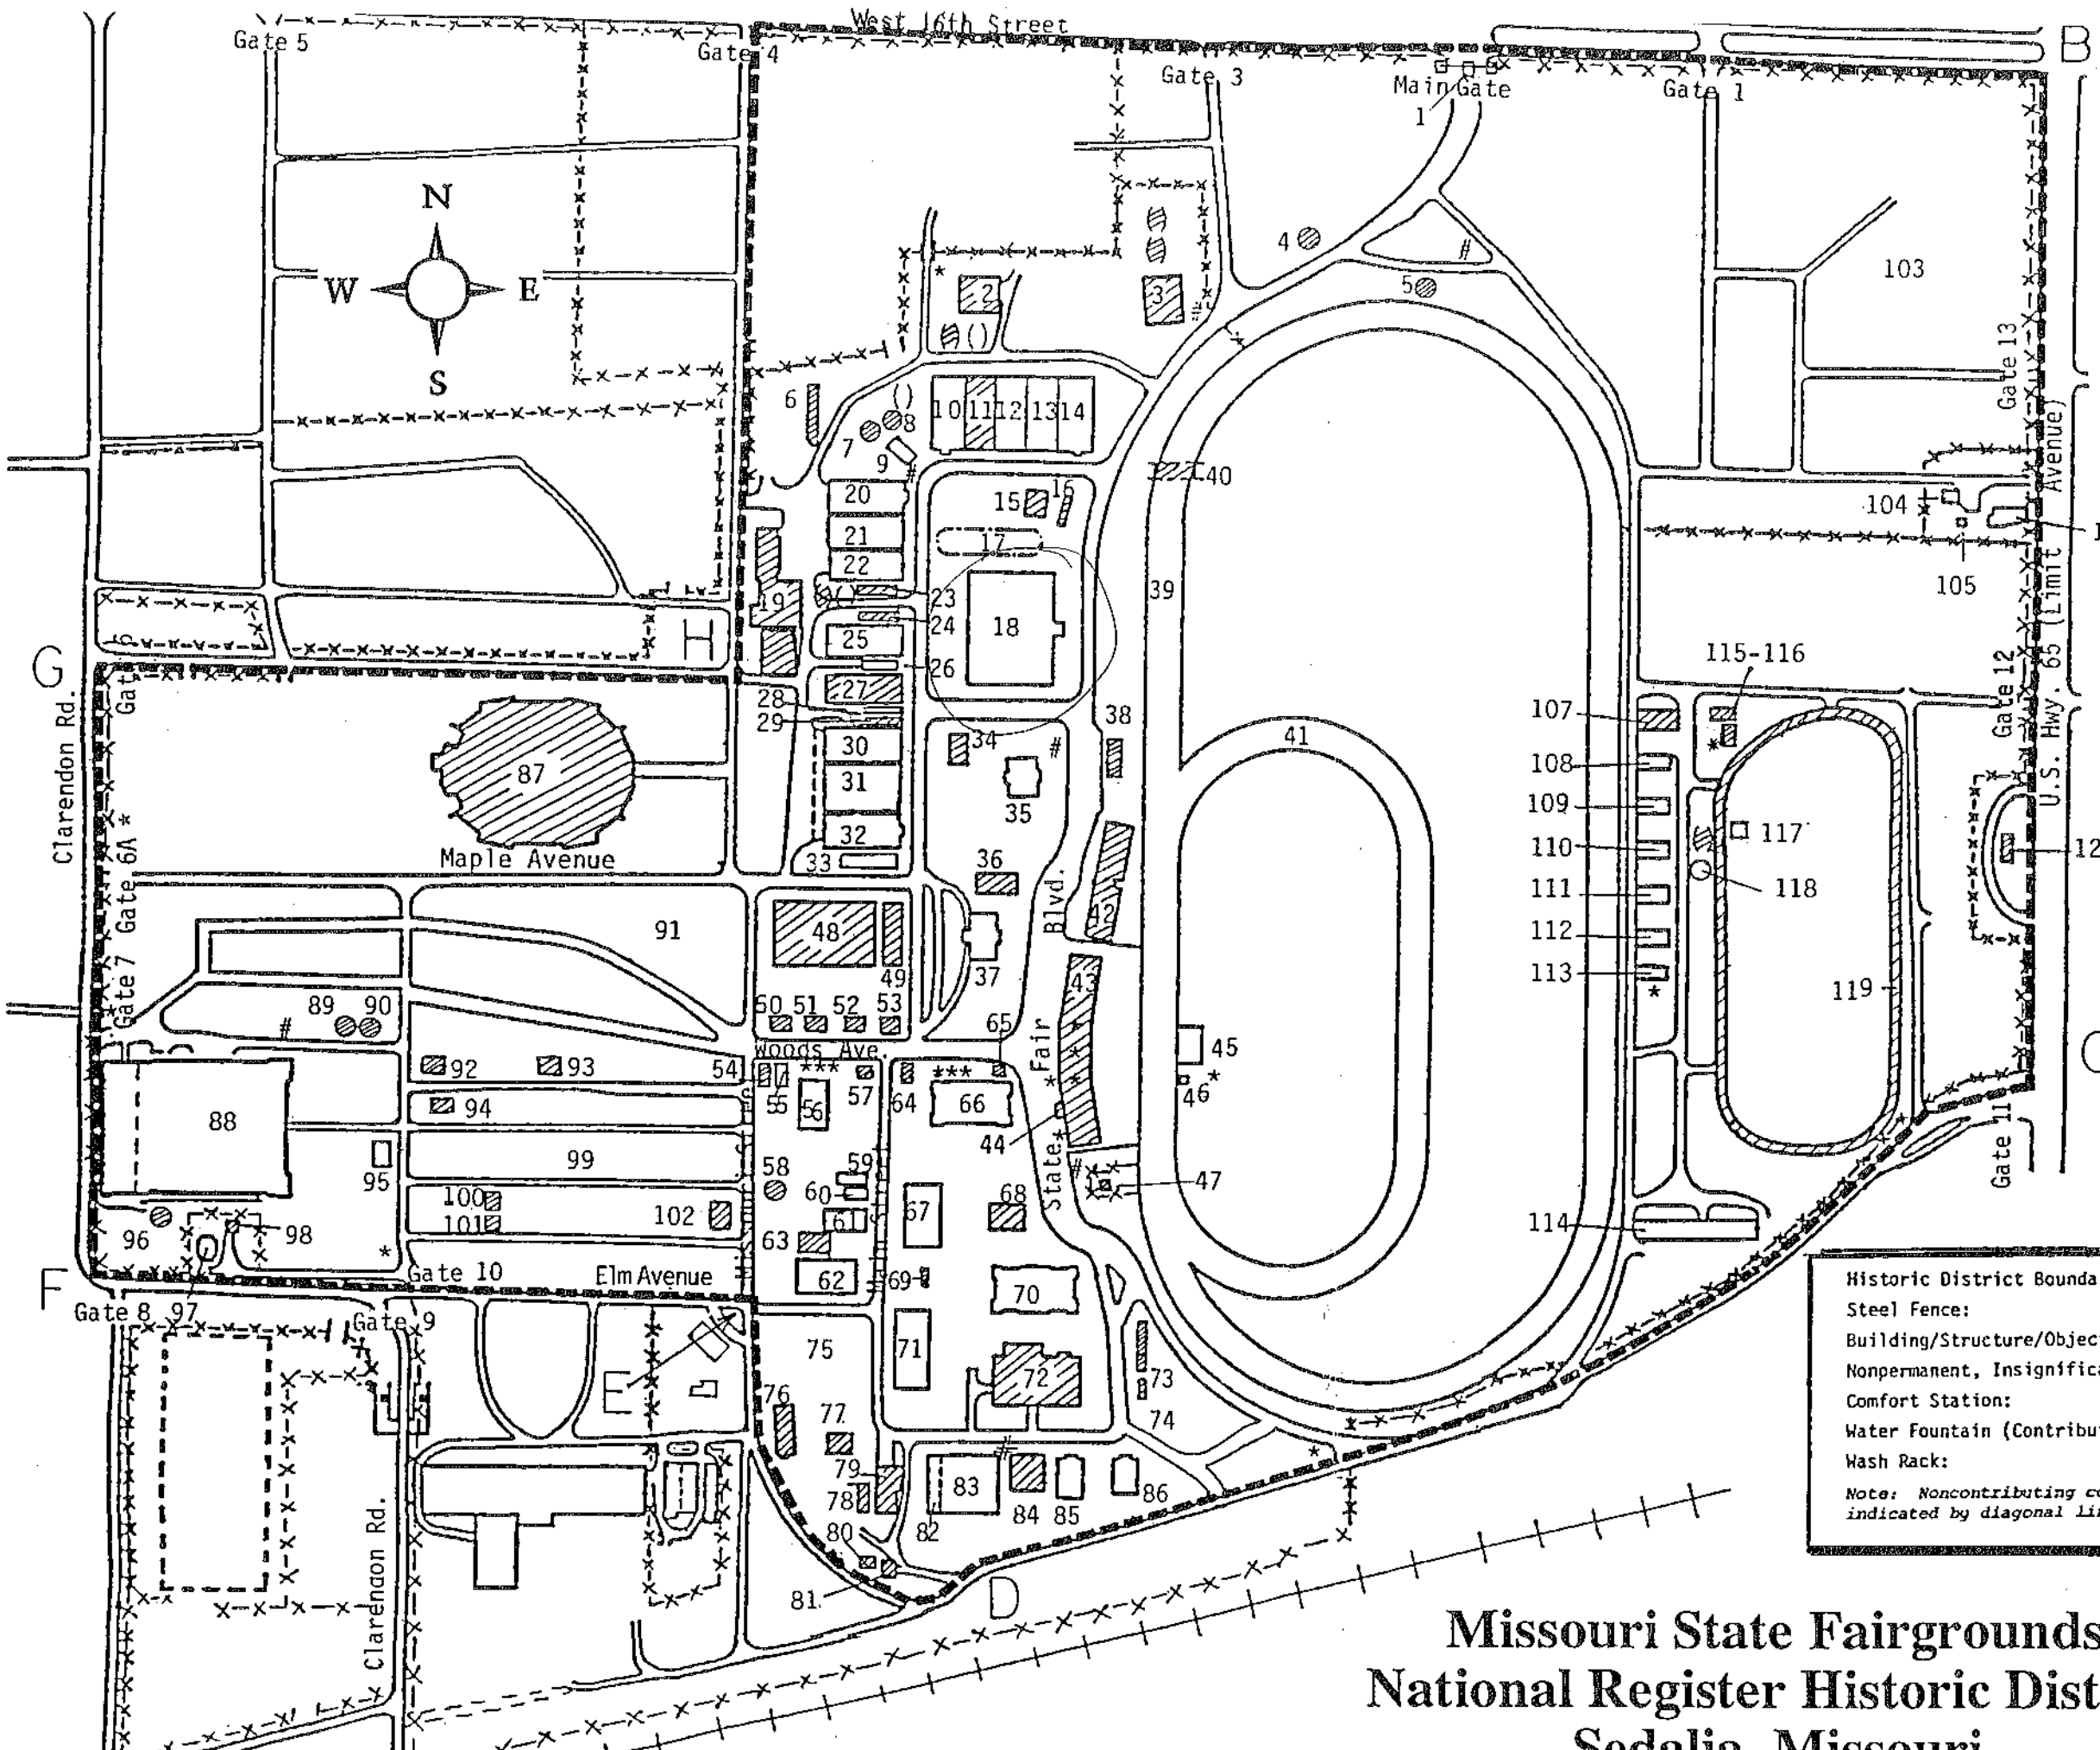

1. ### Contributing Buildings, Structures, and Sites
1. Main Gate
  9. Concession Building
  10. Aberdeen Angus Barn/Cattle Barn - West Building
  12. Guemsey Barn/Cattle Barn
  13. Holstein Barn
  14. Jersey Barn/Cattle Barn - East Building
  17. Outdoor Warm-Up Ring
  18. Coliseum/Livestock Pavilion
  20. Mule, Jack & Jennet Barn/Mule & Draft Horse Barn
  21. FFA & 4-H Barn/Donnell Building
  22. Hereford Barn/Cattle Barn No. 2
  25. Shorthorn Barn/Cattle Barn No. 1
  26. Concession Building
  28. Concession Building
  30. Show Horse Barn (Heavy Horses)
  31. Show Horse Barn (Light Horses) /Caulfield Building
  32. Show Horse Barn (Light Horses)
  33. Concession Building
  35. Womens Building
  37. Administration Building/Governor Sam A. Baker Bldg.
  39. Mile Racetrack
  41. Half-Mile Racetrack
  45. Stage/Dressing Rooms
  55. Concession Building
  56. FFA Building/Poultry Building
  59. Concession Building
  60. Demonstration Kitchen/Fire Station
  61. Missouri Beef House/State Fair Dining Hall Building
  62. Conservation Pavilion
  66. Commercial Building/Agricultural Building
  67. Home Economics Building/John Deere Building
  70. Varied Industries Building/Horticultural Building
  71. Missouri Building (4-H Building)/Poultry Building
  75. Highway Gardens
  82. Poultry & Rabbit Building Annex/Hall of Religion
  83. Poultry and Rabbit Building/Machinery Building
  85. Fine Arts Building/Floriculture & Art Building
  86. Floriculture Building
  88. Swine Pavilion/Swine & Sheep Building
  91. Midway
  95. Concession Building
  97. Groundskeeper's Residence
  99. Machinery Exhibition Area
  103. White City Campground
  104. Garage
  105. Comfort Station
  106. Fair Director's Residence
  - 108-113. Speed Horse Barns
  114. Speed Horse Barn
  117. Concession Building
  118. Comfort Station

Historic District Boundary:	-----
Steel Fence:	x-x-x-x
Building/Structure/Object:	□
Nonpermanent, Insignificant, Uncounted:	*
Comfort Station:	○
Water Fountain (Contributing):	#
Wash Rack:	()

Note: Noncontributing counted properties are indicated by diagonal lines.

Missouri State Fairgrounds National Register Historic District Sedalia, Missouri