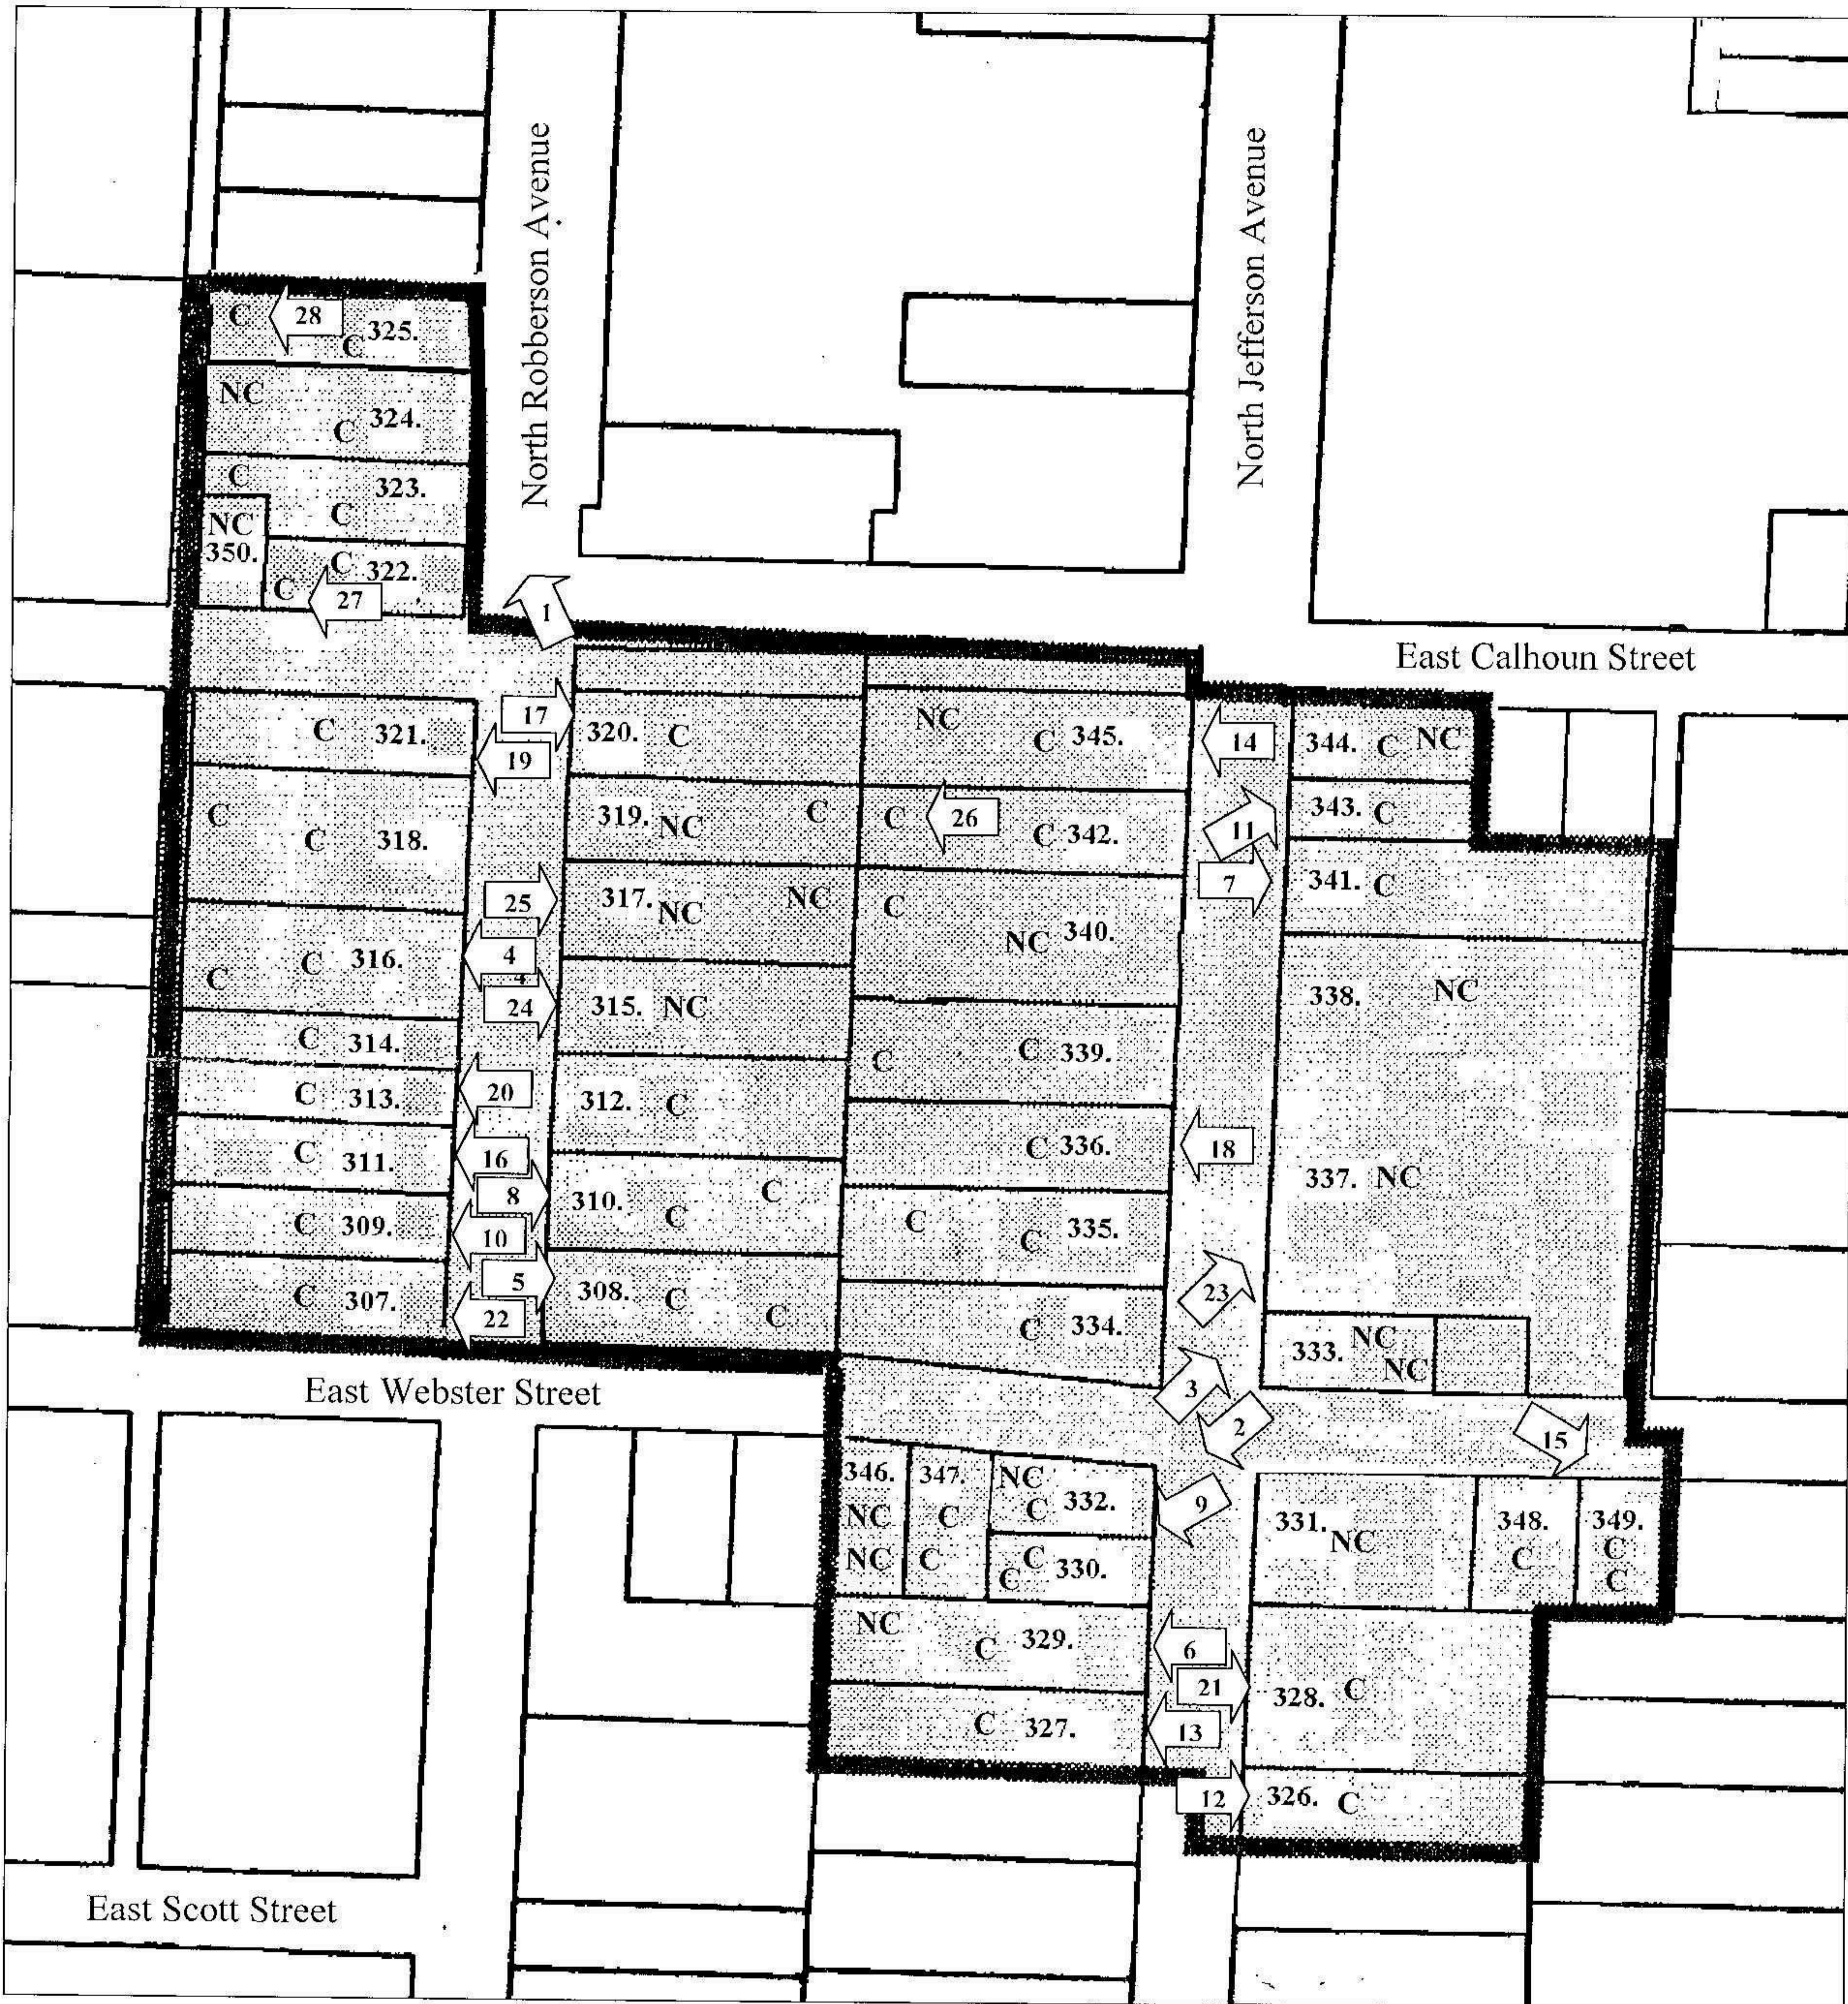

Mid-town Historic District (Boundary Increase I)

Springfield, Greene County, Missouri

District Map

KEY:

-  = Increase Area Boundaries
- 307. (etc.) = Building Inventory Number
- C = Contributing Building
- NC = Non-contributing Building
-  = Corresponding Photograph

Map by Historic Springfield, Inc.
Not to Scale