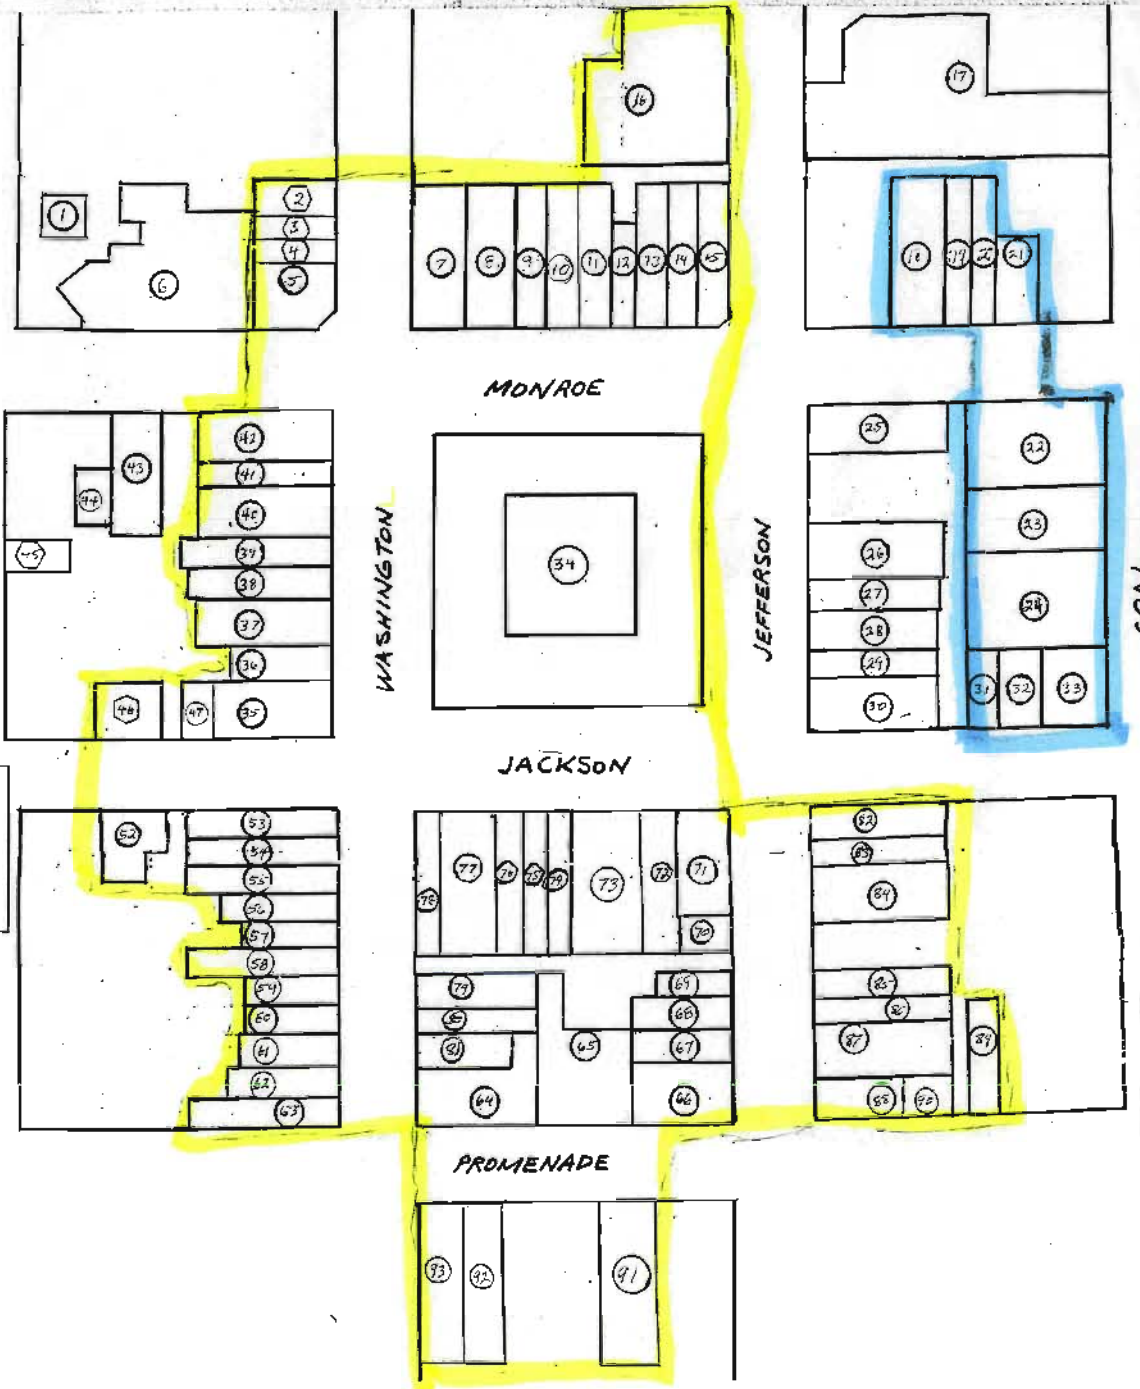

MEXICO, MISSOURI DOWNTOWN HISTORIC DISTRICT SURVEY AREA

-  Courthouse Square Historic District boundary
-  East Monroe and Coal Streets Historic District boundary
-  Individually Eligible Properties

MEXICO, MISSOURI DOWNTOWN HISTORIC DISTRICT SURVEY AREA

CLARK

WASHINGTON

JEFFERSON

COAL

Non-contributing and not eligible properties

PROMENADE

Scale of feet