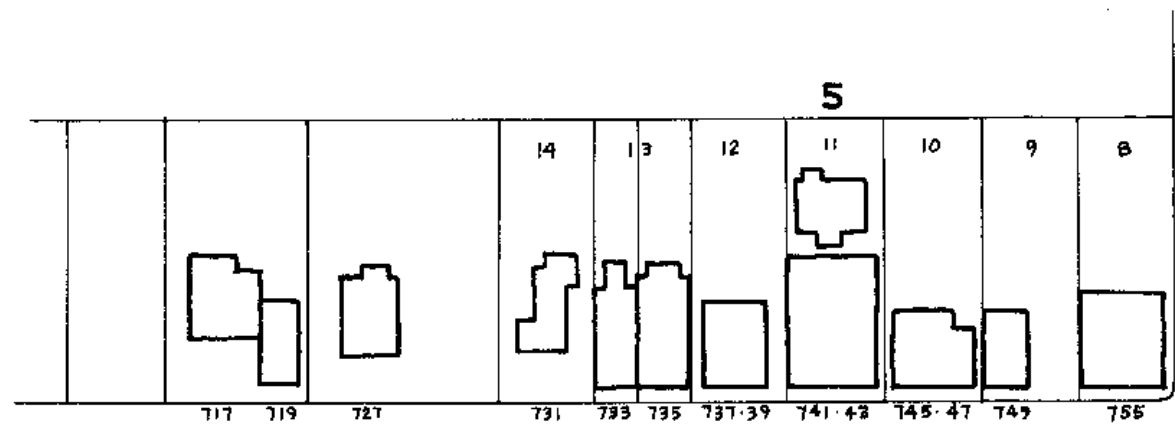

MARSHALL AVE.

SUMMIT

MARSHALL AVENUE BUSINESS DISTRICT
WEBSTER GROVES, MISSOURI

1"=100'