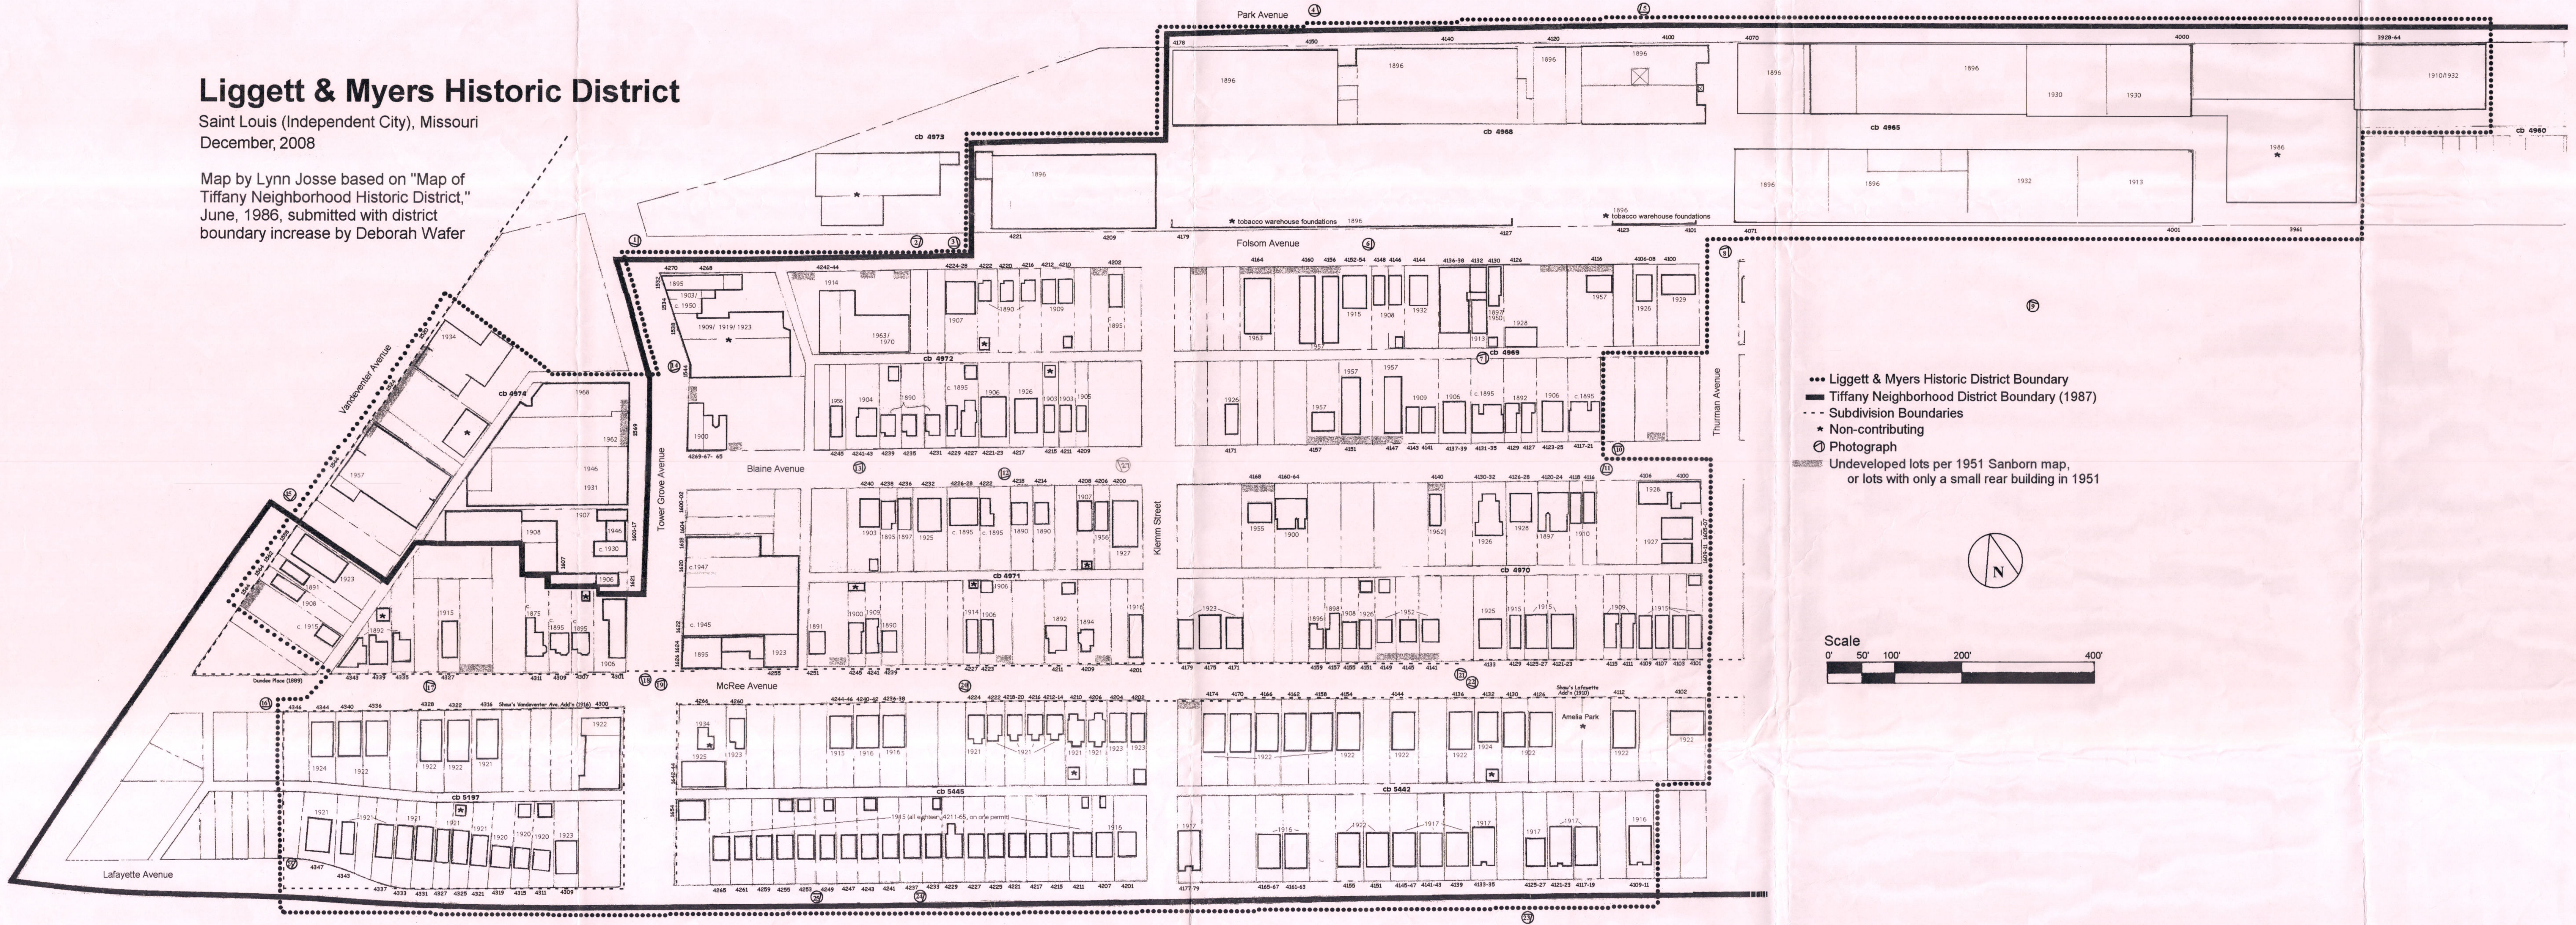

# Liggett & Myers Historic District

Saint Louis (Independent City), Missouri  
December, 2008

Map by Lynn Josse based on "Map of Tiffany Neighborhood Historic District," June, 1986, submitted with district boundary increase by Deborah Wafer

- Liggett & Myers Historic District Boundary
- ▬ Tiffany Neighborhood District Boundary (1987)
- - - Subdivision Boundaries
- ★ Non-contributing
- Ⓟ Photograph
- Undeveloped lots per 1951 Sanborn map, or lots with only a small rear building in 1951