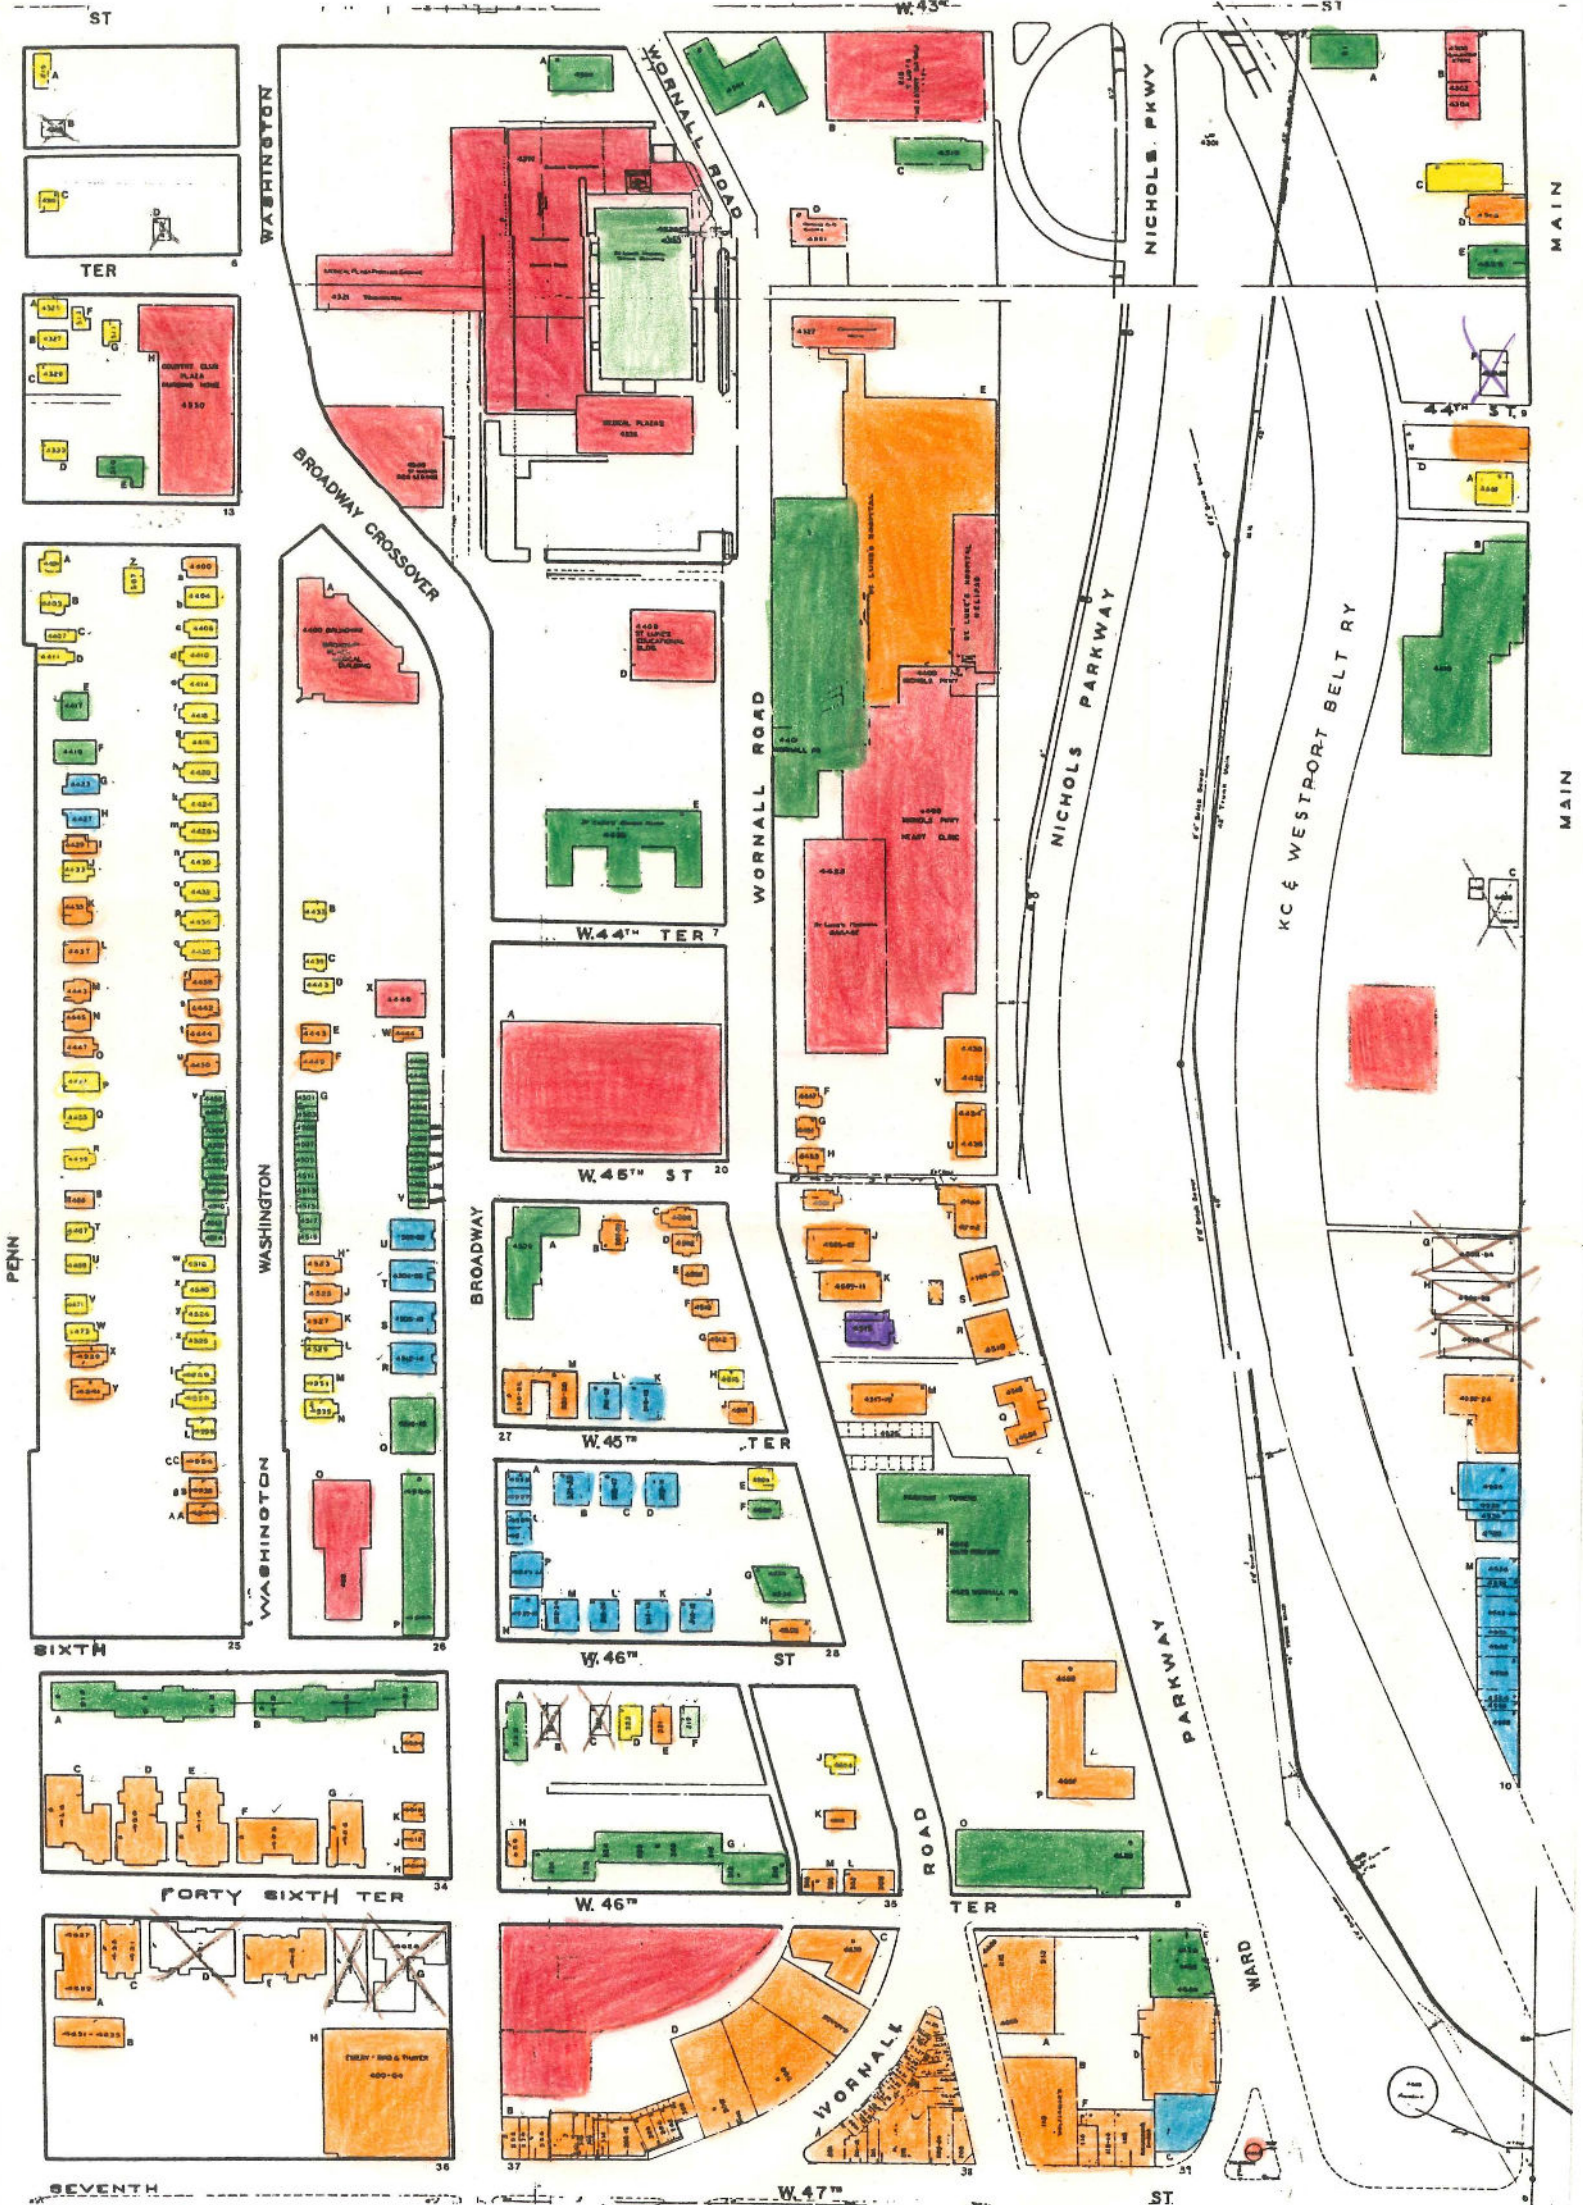

NORTH PLAZA SURVEY

kansas city, mo.

● SCALE: 1" = 40' 0" 80' 160'

CONSTRUCTION PERIOD:

Pre-1900	Purple
1900-1914	Yellow
1915-1929	Orange
1930-1944	Blue
1945-1964	Green
1965-1980s	Red

NORTH PLAZA SURVEY

kansas city, mo.

● SCALE: 0 40 80 160 320

CONSTRUCTION PERIOD:

Pre-1900	Purple
1900-1914	Yellow
1915-1929	Orange
1930-1944	Blue
1945-1964	Green
1965-1980	Red