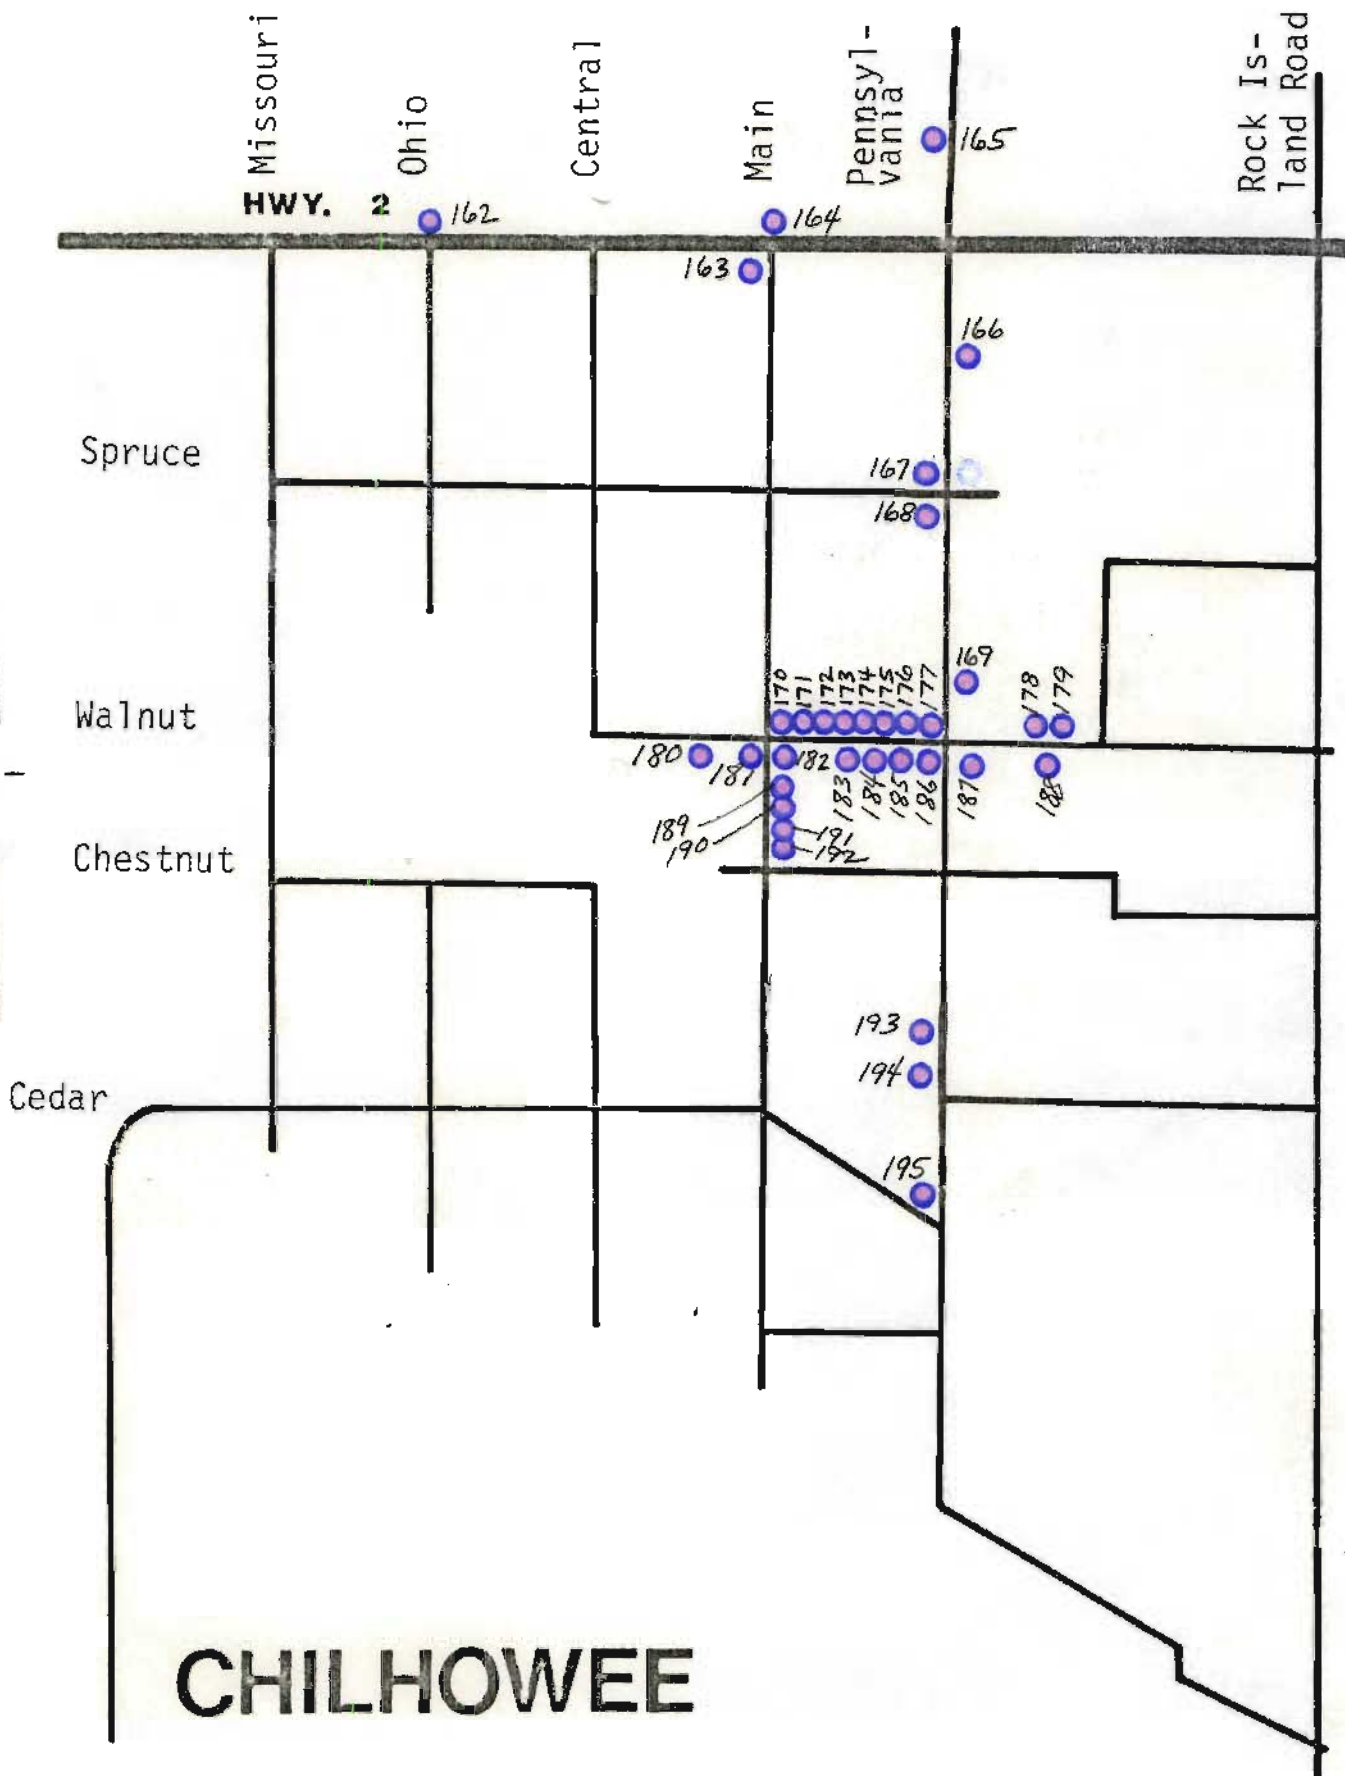

COLUMBUS TOWNSHIP
Johnson Co.

JACKSON TOWNSHIP
Johnson Co.

KINGSVILLE TOWNSHIP
Johnson Co.

MADISON TOWNSHIP

Johnson Co.

HOLDEN, MISSOURI

(This map does not include the entire incorporated area)

FOURTEENTH

CENTERVIEW TOWNSHIP

Johnson County

CENTERVIEW

JOHNSON COUNTY
MISSOURI

1955

SCALE IN FEET

TRACED 12-58
BY V.S.

1782

CENTERVIEW

CHILHOWEE TOWNSHIP

Johnson County

Center view

CHILHOWEE