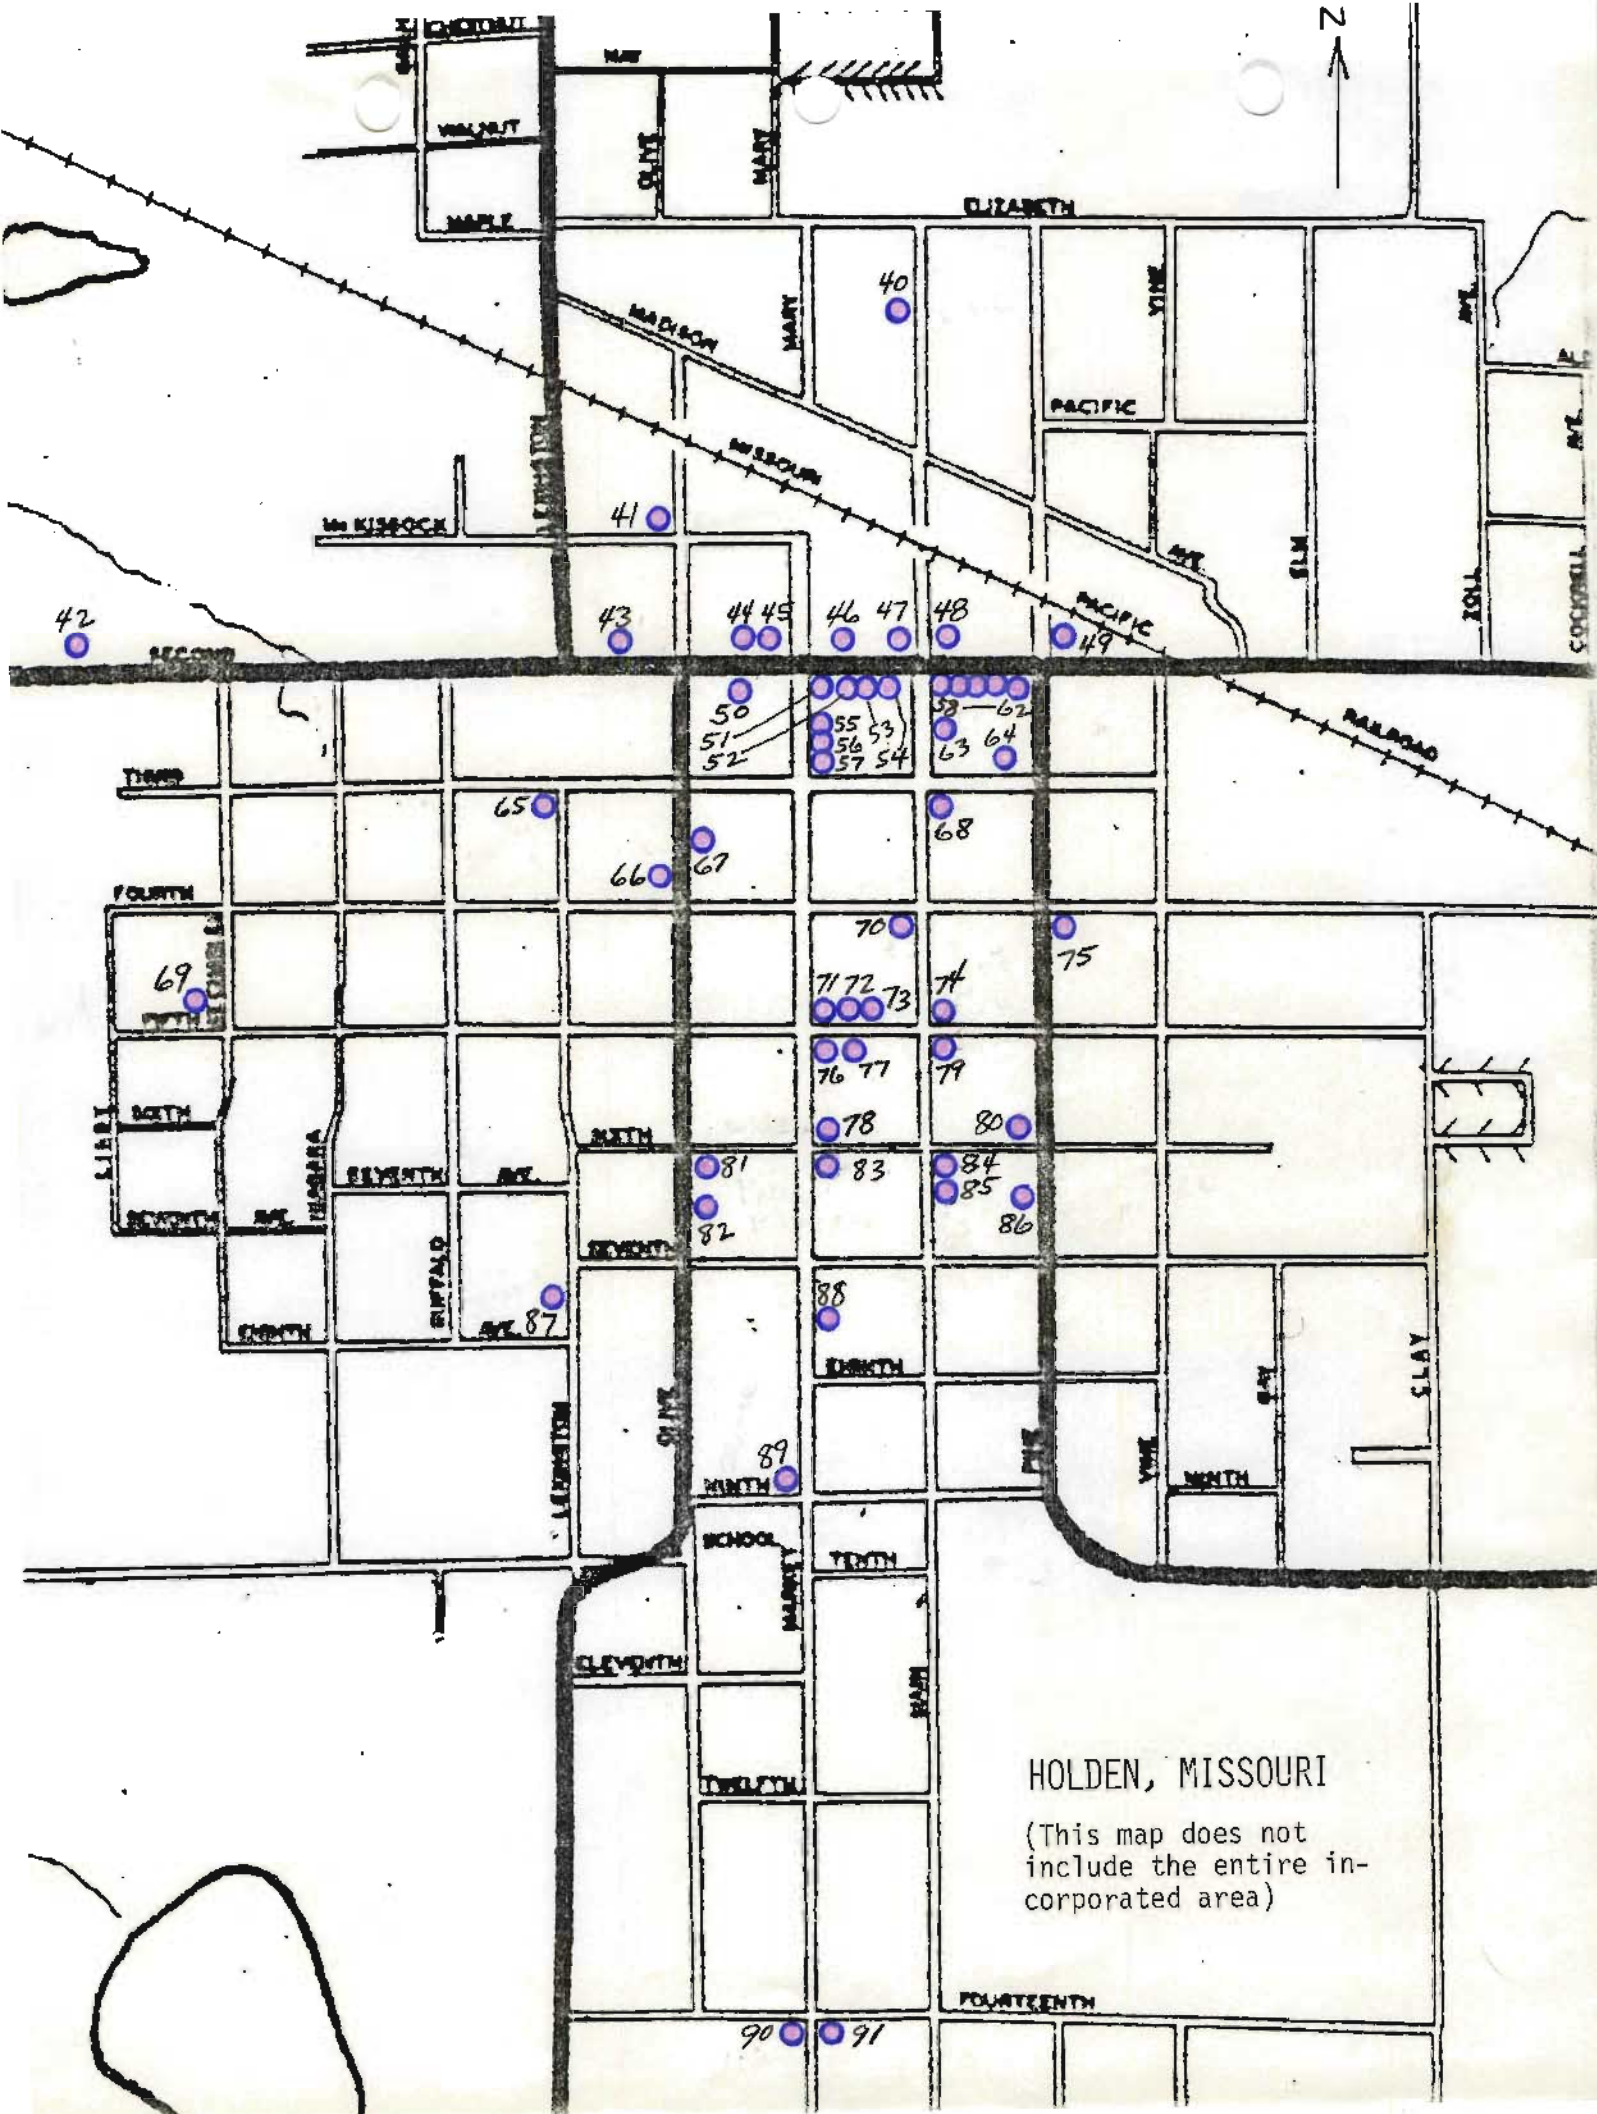

COLUMBUS TOWNSHIP
Johnson Co.

JACKSON TOWNSHIP
Johnson Co.

KINGSVILLE TOWNSHIP
Johnson Co.

MADISON TOWNSHIP

Johnson Co.

HOLDEN, MISSOURI

(This map does not include the entire incorporated area)

FOURTEENTH

CENTERVIEW TOWNSHIP

Johnson County

CENTERVIEW

JOHNSON COUNTY
MISSOURI

1955

SCALE IN FEET

TRACED 12-58
BY V.S.

1782

CENTERVIEW

CHILHOWEE TOWNSHIP

Johnson County

Center view

CHILHOWEE