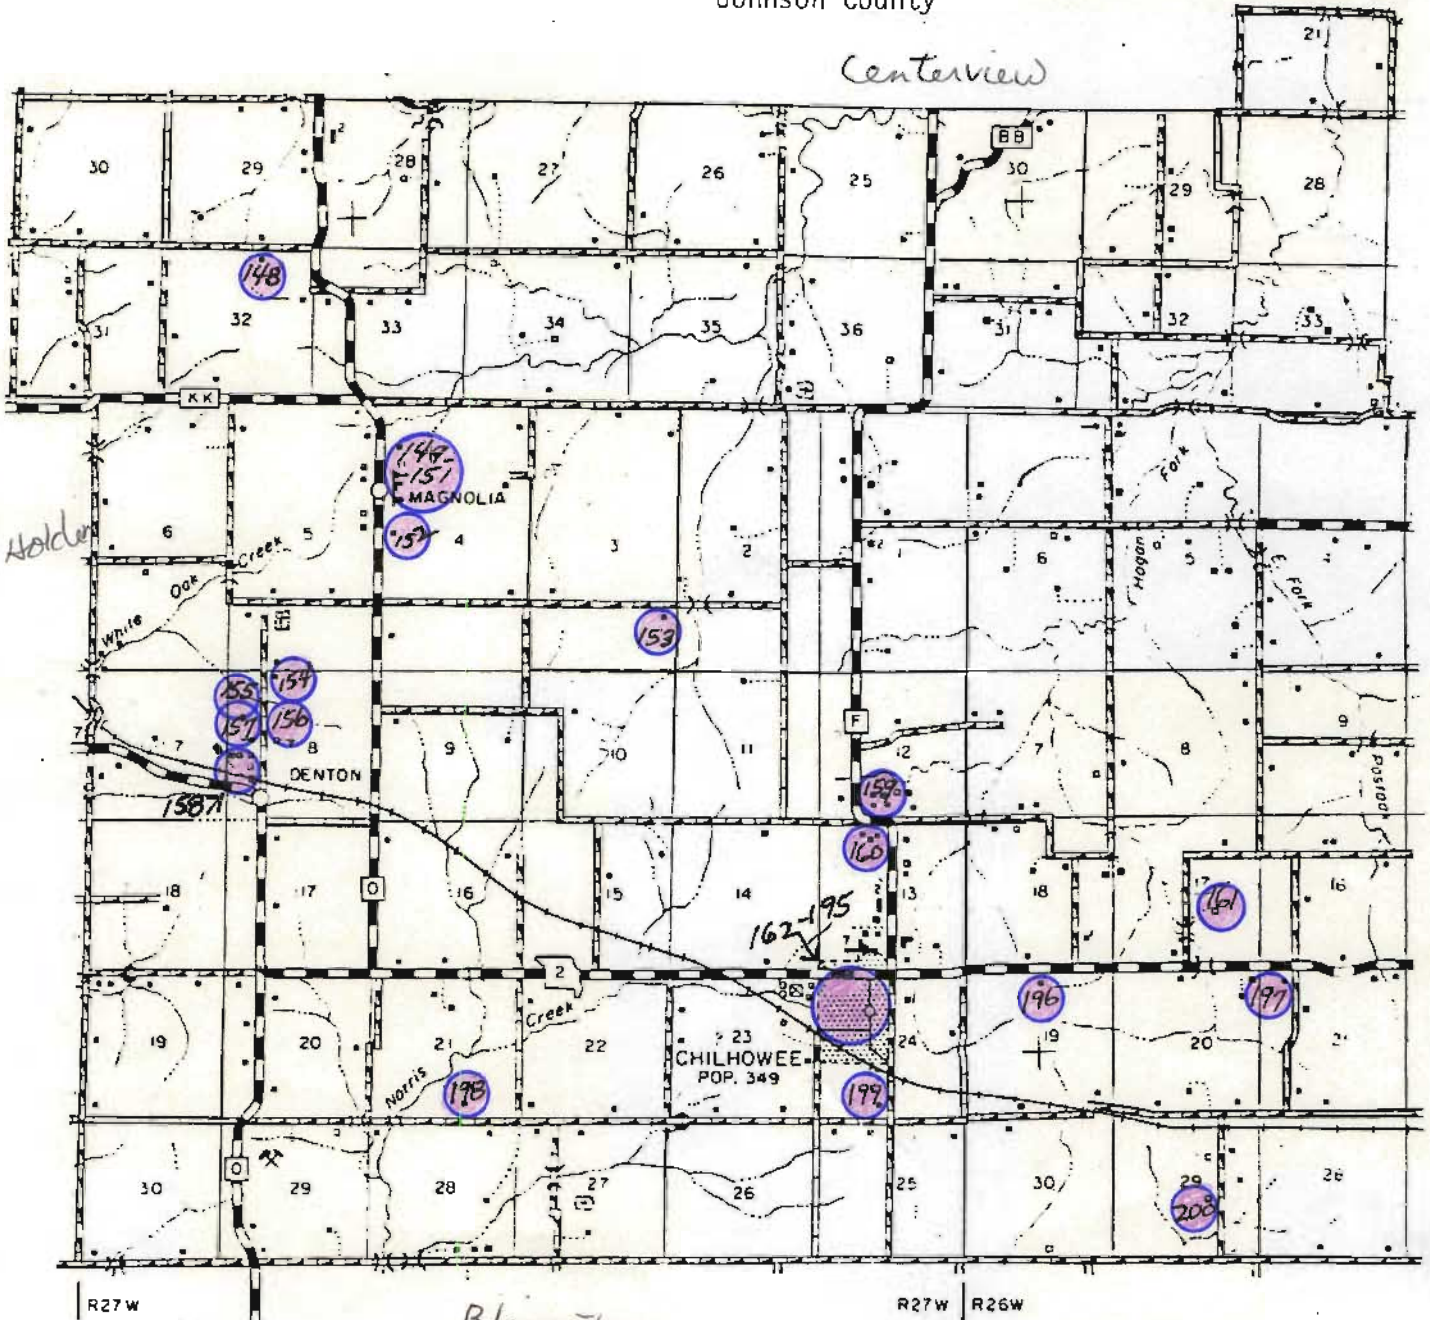

COLUMBUS TOWNSHIP
Johnson Co.

JACKSON TOWNSHIP
Johnson Co.

KINGSVILLE TOWNSHIP
Johnson Co.

MADISON TOWNSHIP

Johnson Co.

HOLDEN, MISSOURI

(This map does not include the entire incorporated area)

FOURTEENTH

CENTERVIEW TOWNSHIP

Johnson County

CENTERVIEW

JOHNSON COUNTY
MISSOURI

1955

SCALE IN FEET

TRACED 12-58
BY V.S.

1782

CENTERVIEW

CHILHOWEE TOWNSHIP

Johnson County

Center view

CHILHOWEE