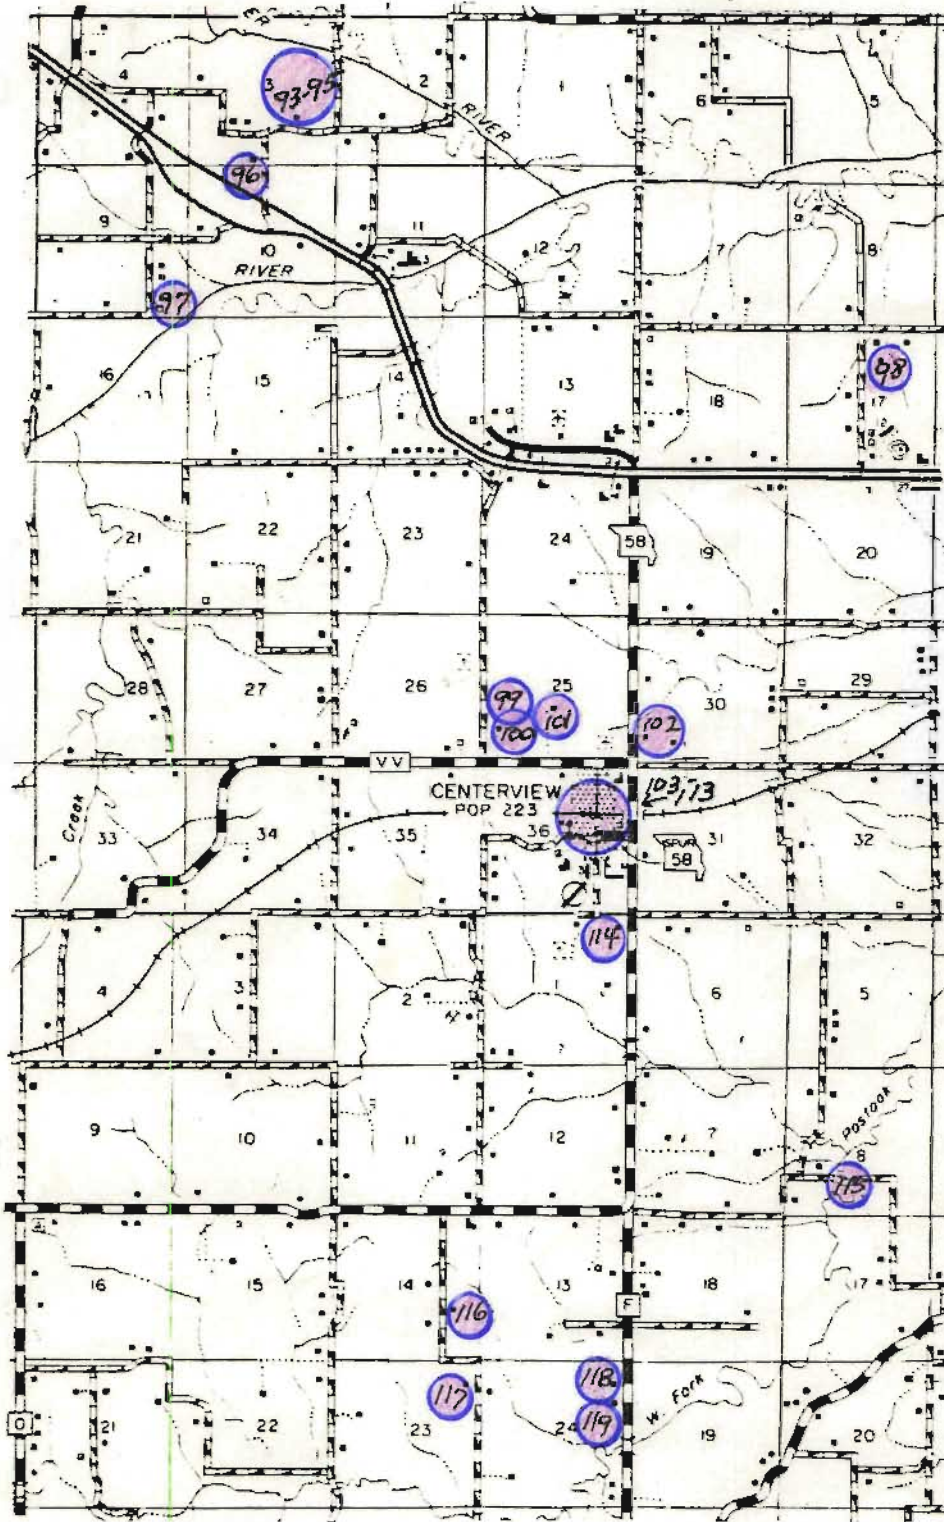

COLUMBUS TOWNSHIP
Johnson Co.

JACKSON TOWNSHIP
Johnson Co.

KINGSVILLE TOWNSHIP
Johnson Co.

MADISON TOWNSHIP

Johnson Co.

HOLDEN, MISSOURI

(This map does not include the entire incorporated area)

FOURTEENTH

CENTERVIEW TOWNSHIP

Johnson County

CENTERVIEW

JOHNSON COUNTY
MISSOURI

1955

SCALE IN FEET

TRACED 12-58
BY V.S.

1782

CENTERVIEW

CHILHOWEE TOWNSHIP

Johnson County

Center view

CHILHOWEE