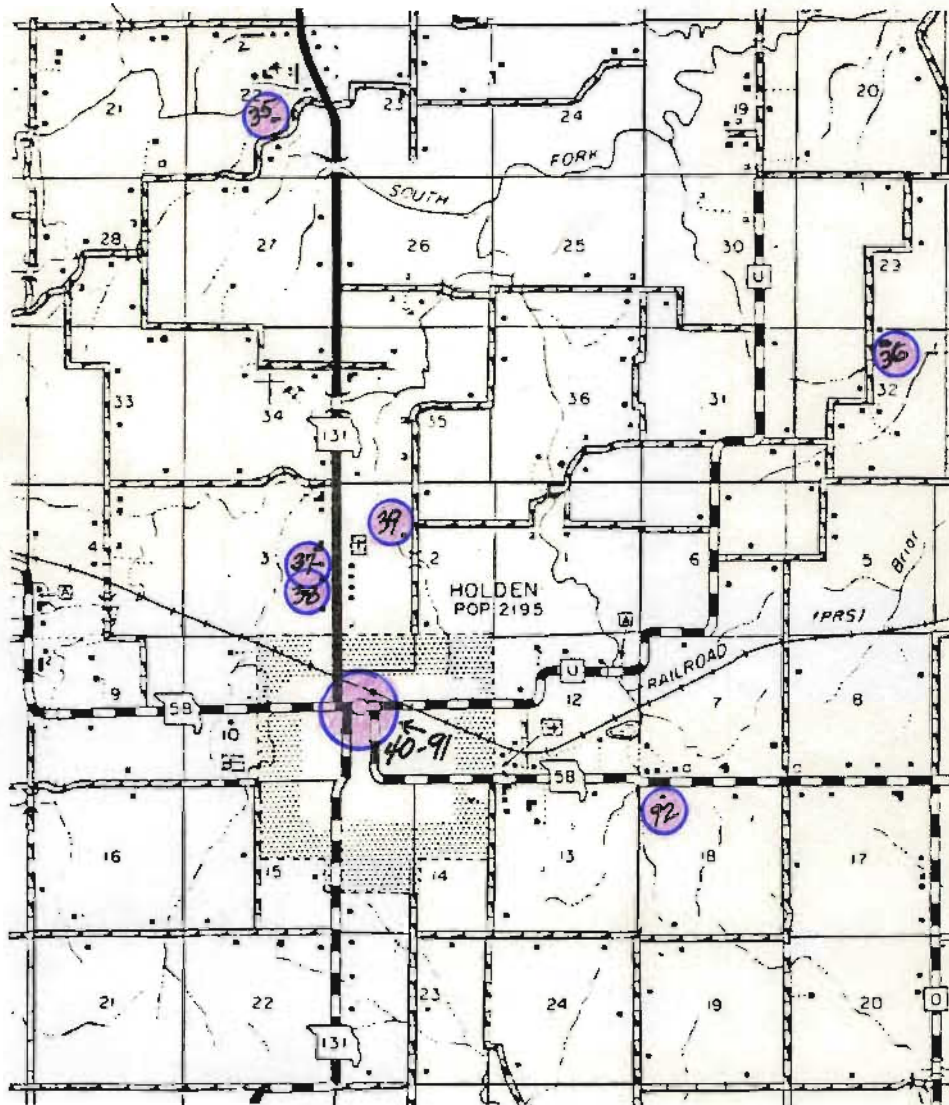

COLUMBUS TOWNSHIP
Johnson Co.

JACKSON TOWNSHIP
Johnson Co.

KINGSVILLE TOWNSHIP
Johnson Co.

MADISON TOWNSHIP

Johnson Co.

HOLDEN, MISSOURI

(This map does not include the entire incorporated area)

FOURTEENTH

CENTERVIEW TOWNSHIP

Johnson County

CENTERVIEW

JOHNSON COUNTY
MISSOURI

1955

SCALE IN FEET

TRACED 12-58
BY V.S.

1782

CENTERVIEW

CHILHOWEE TOWNSHIP

Johnson County

Center view

CHILHOWEE