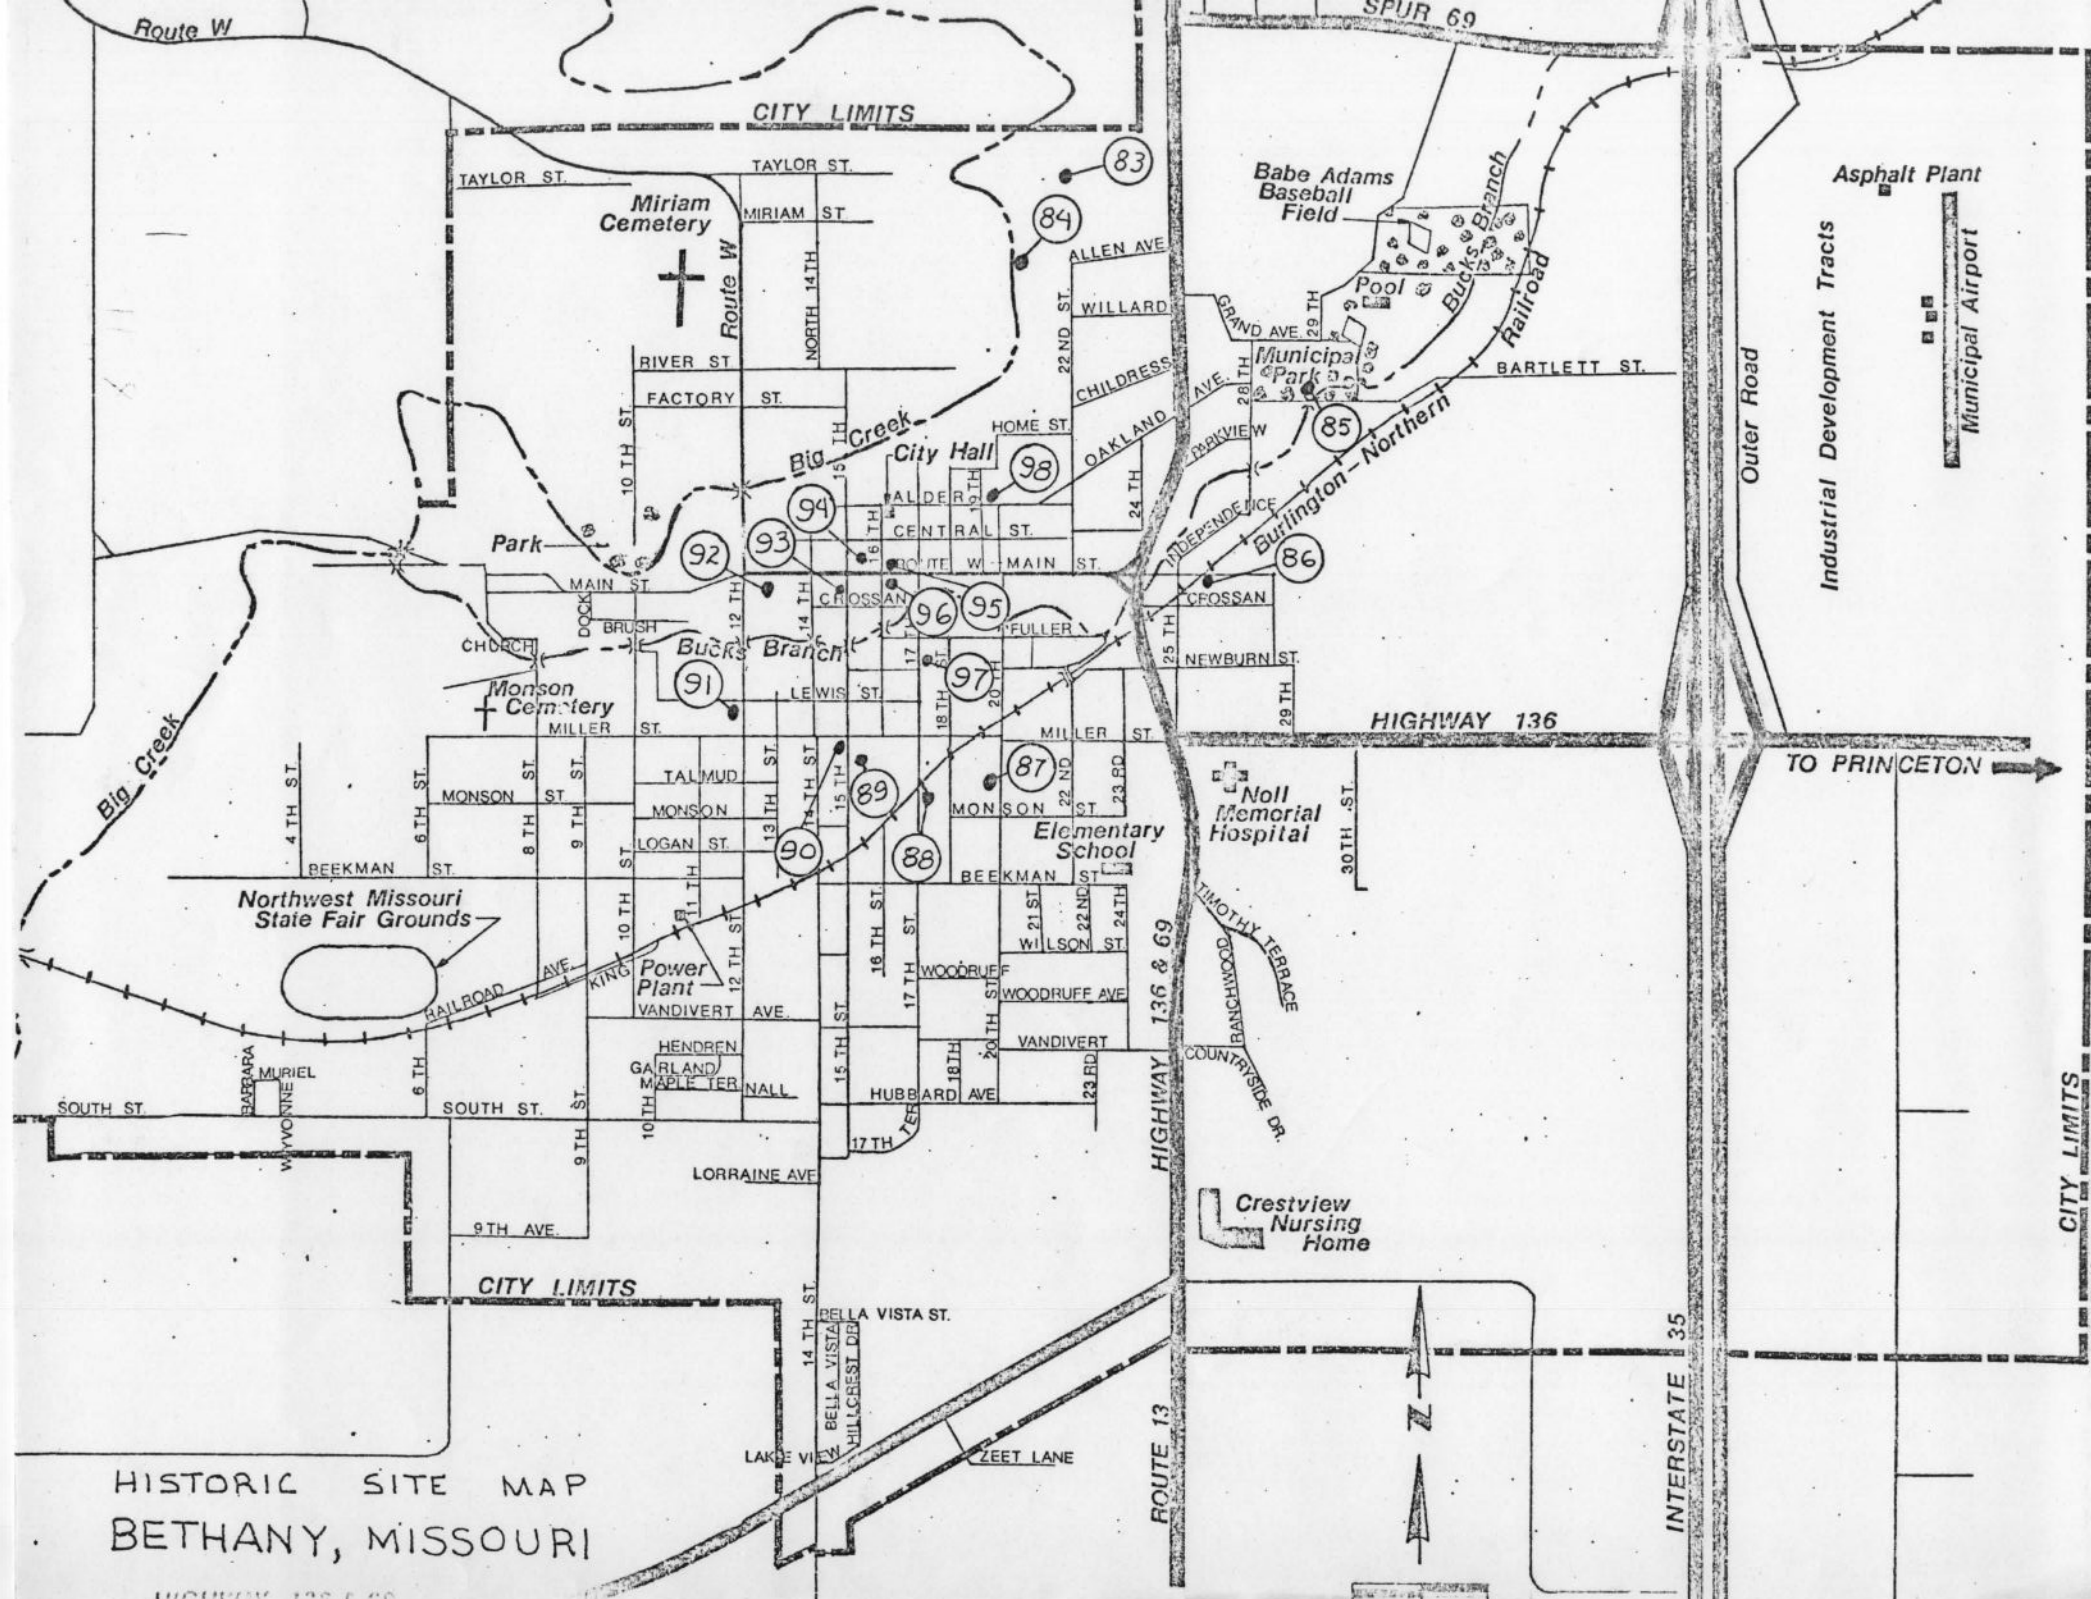

HARRISON COUNTY
MISSOURI

HISTORIC SITES

HISTORIC SITES ○
ARCHAEOLOGIC SITES □

HISTORIC SITE MAP
BETHANY, MISSOURI

HIGHWAY 136 & 69

HISTORIC SITE MAP CAINSVILLE, MISSOURI

ONLY SIGNIFICANT STREETS
ARE SHOWN

HISTORIC SITE MAP
NEW HAMPTON
MISSOURI