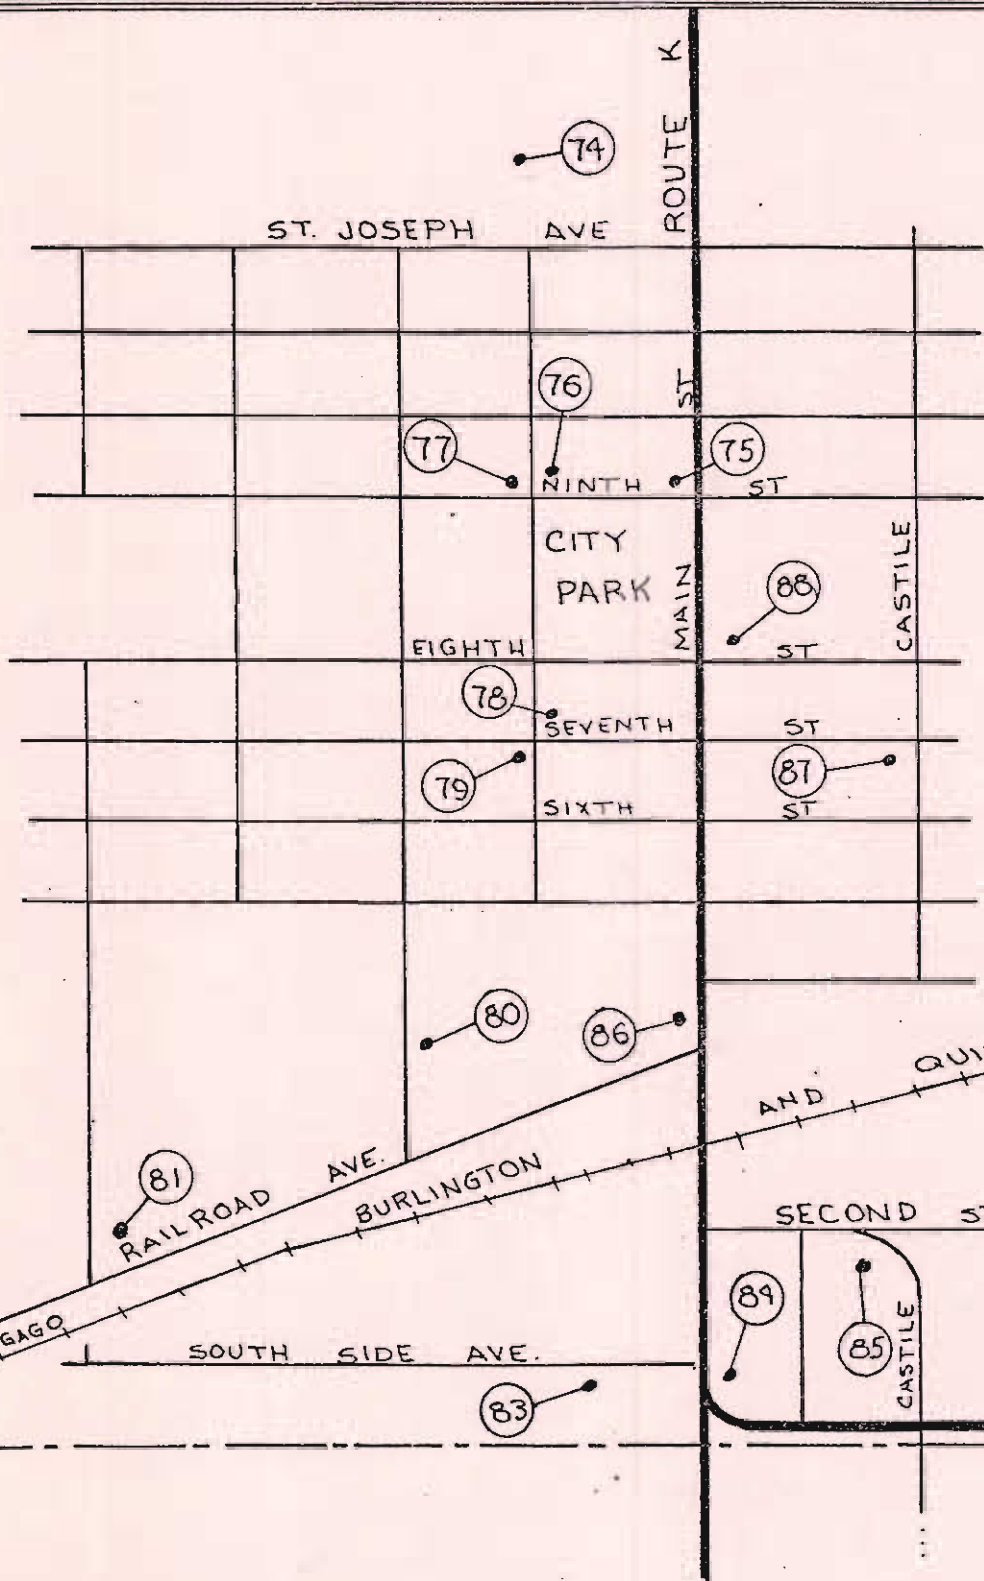

HISTORIC SITES · DEKALB COUNTY, MISSOURI

HISTORIC SITES  ARCHAEOLOGIC SITES  SCALE 1/2 INCH EQUALS 1 MILE
 1/2 0 1 Miles 2

HISTORIC SITE MAP
STEWARTSVILLE
MISSOURI

ROUTE N

ONLY STREETS
PERTAINING TO
HISTORIC SITES
ARE SHOWN

ROUTE Y

HISTORIC SITES MAP - TRI-COUNTY DISTRICT
 GRANT
 TOWNSHIP

- 1. Harry Bryson Estate