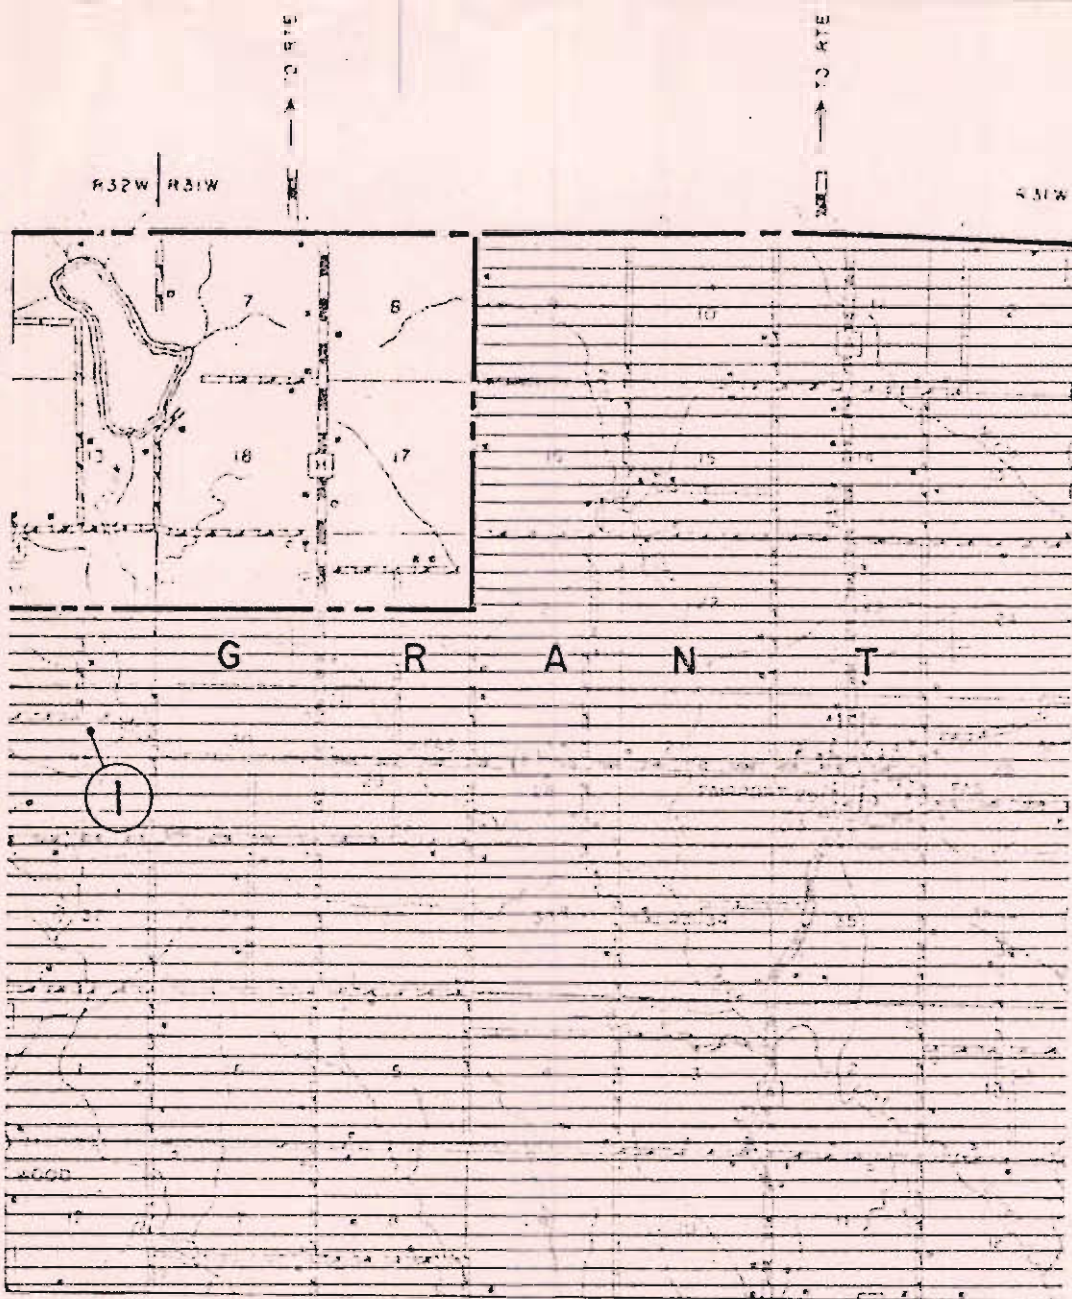

HISTORIC SITES · DEKALB COUNTY, MISSOURI

HISTORIC SITES  ARCHAEOLOGIC SITES  SCALE 1/2 INCH EQUALS 1 MILE
 1/2 0 1 Miles 2

HISTORIC SITE MAP
STEWARTSVILLE
MISSOURI

ROUTE N

ONLY STREETS
PERTAINING TO
HISTORIC SITES
ARE SHOWN

ROUTE Y

HISTORIC SITES MAP - TRI-COUNTY DISTRICT
 GRANT
 TOWNSHIP

- 1. Harry Bryson Estate