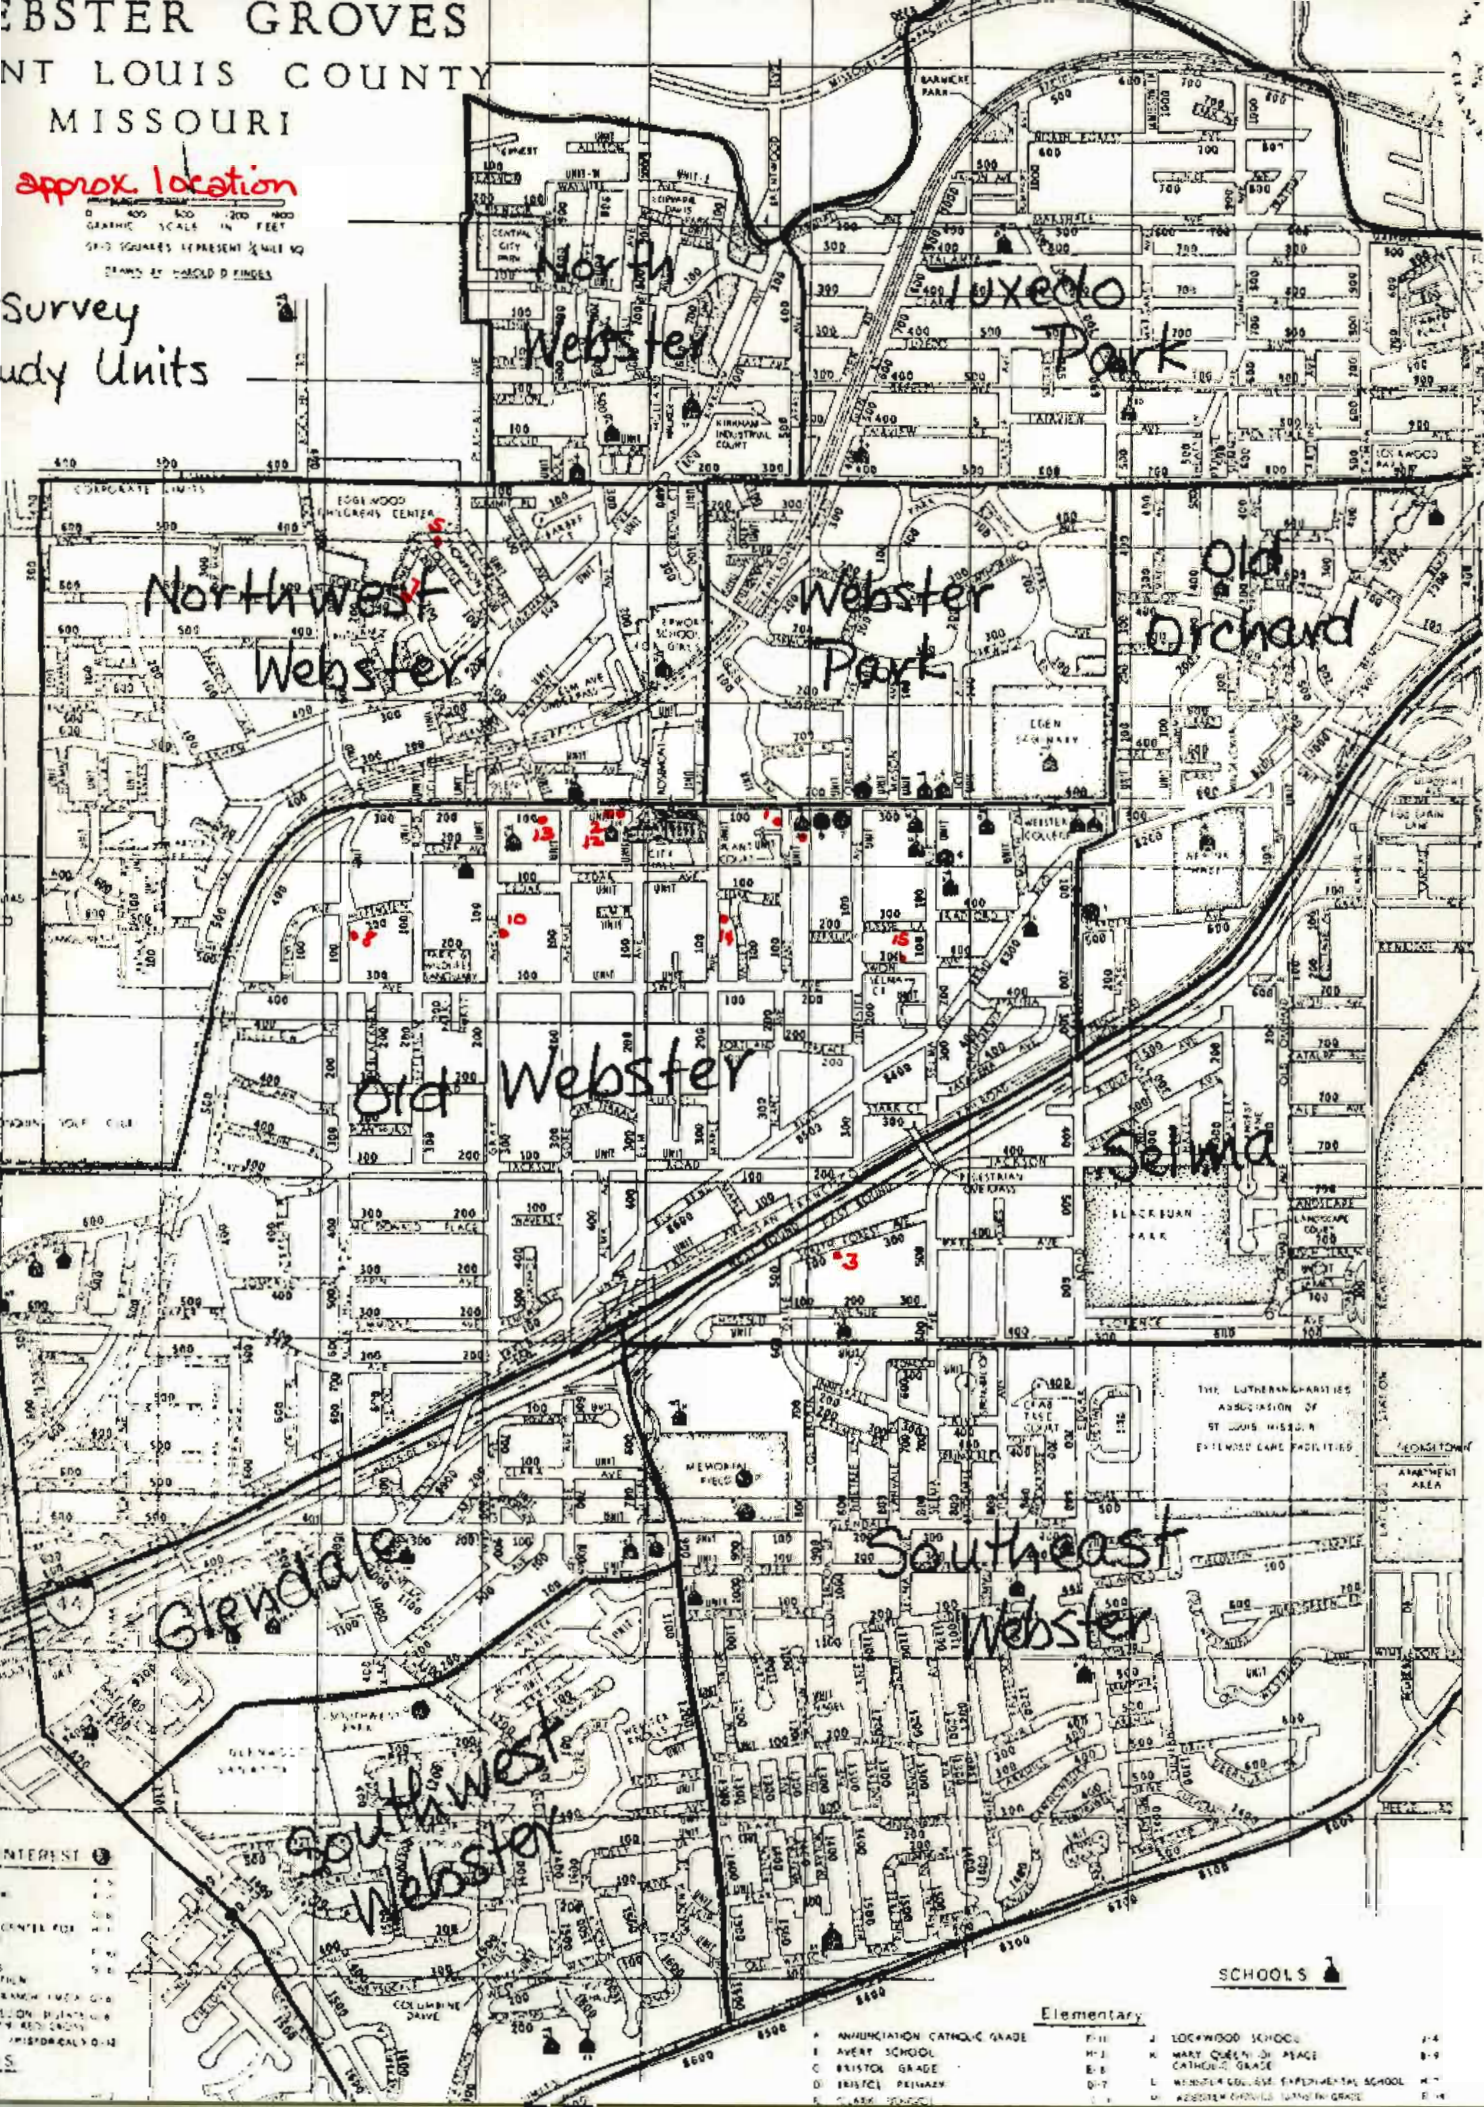

WEBSTER GROVES
 SAINT LOUIS COUNTY
 MISSOURI

approx locations

Survey
 Study Units

THE LUTHERAN CHARITIES ASSOCIATION OF ST. LOUIS, MISSOURI EXTENDED CARE FROM THE

MEMORIAL FIELD

SCHOOLS

Elementary

- A ANNUNCIATION CATHOLIC GRADE
- B AVERY SCHOOL
- C BRISTOL GRADE
- D BRISTOL PARKWAY
- E CARRIE WISCONSIN
- F-11 ECKWOOD SCHOOL
- F-12 MARY GREEN ST. PIERRE CATHOLIC GRADE
- F-13 WASHINGTON JONAS JOSE ELEM. SCHOOL
- F-14 WEBSTER PARKWAY CATHOLIC GRADE

WEBSTER GROVES
 SAINT LOUIS COUNTY
 MISSOURI

approx location

GRAPHIC SCALE IN FEET
 0 100 200 300 400
 320 SQUARES REPRESENT 1/4 MILE SQ
 DRAWN BY HAROLD D. JONES

Survey
 Study Units

SCHOOLS

Elementary

- | | | |
|-------------------------------|---|------|
| A ANNUNCIATION CATHOLIC GRADE | F-11 J LOCKWOOD SCHOOL | J-4 |
| C AVERY SCHOOL | M-2 K MARY QUEEN OF PEACE | B-9 |
| E BRISTOL GRADE | E-8 L WEBSTER COLLEGE EXPERIMENTAL SCHOOL | H-7 |
| D BRISTOL PRIMARY | M-1 M WEBSTER COLLEGE JUNIOR HIGH GRADE | F-14 |
| F CLARK SCHOOL | | |