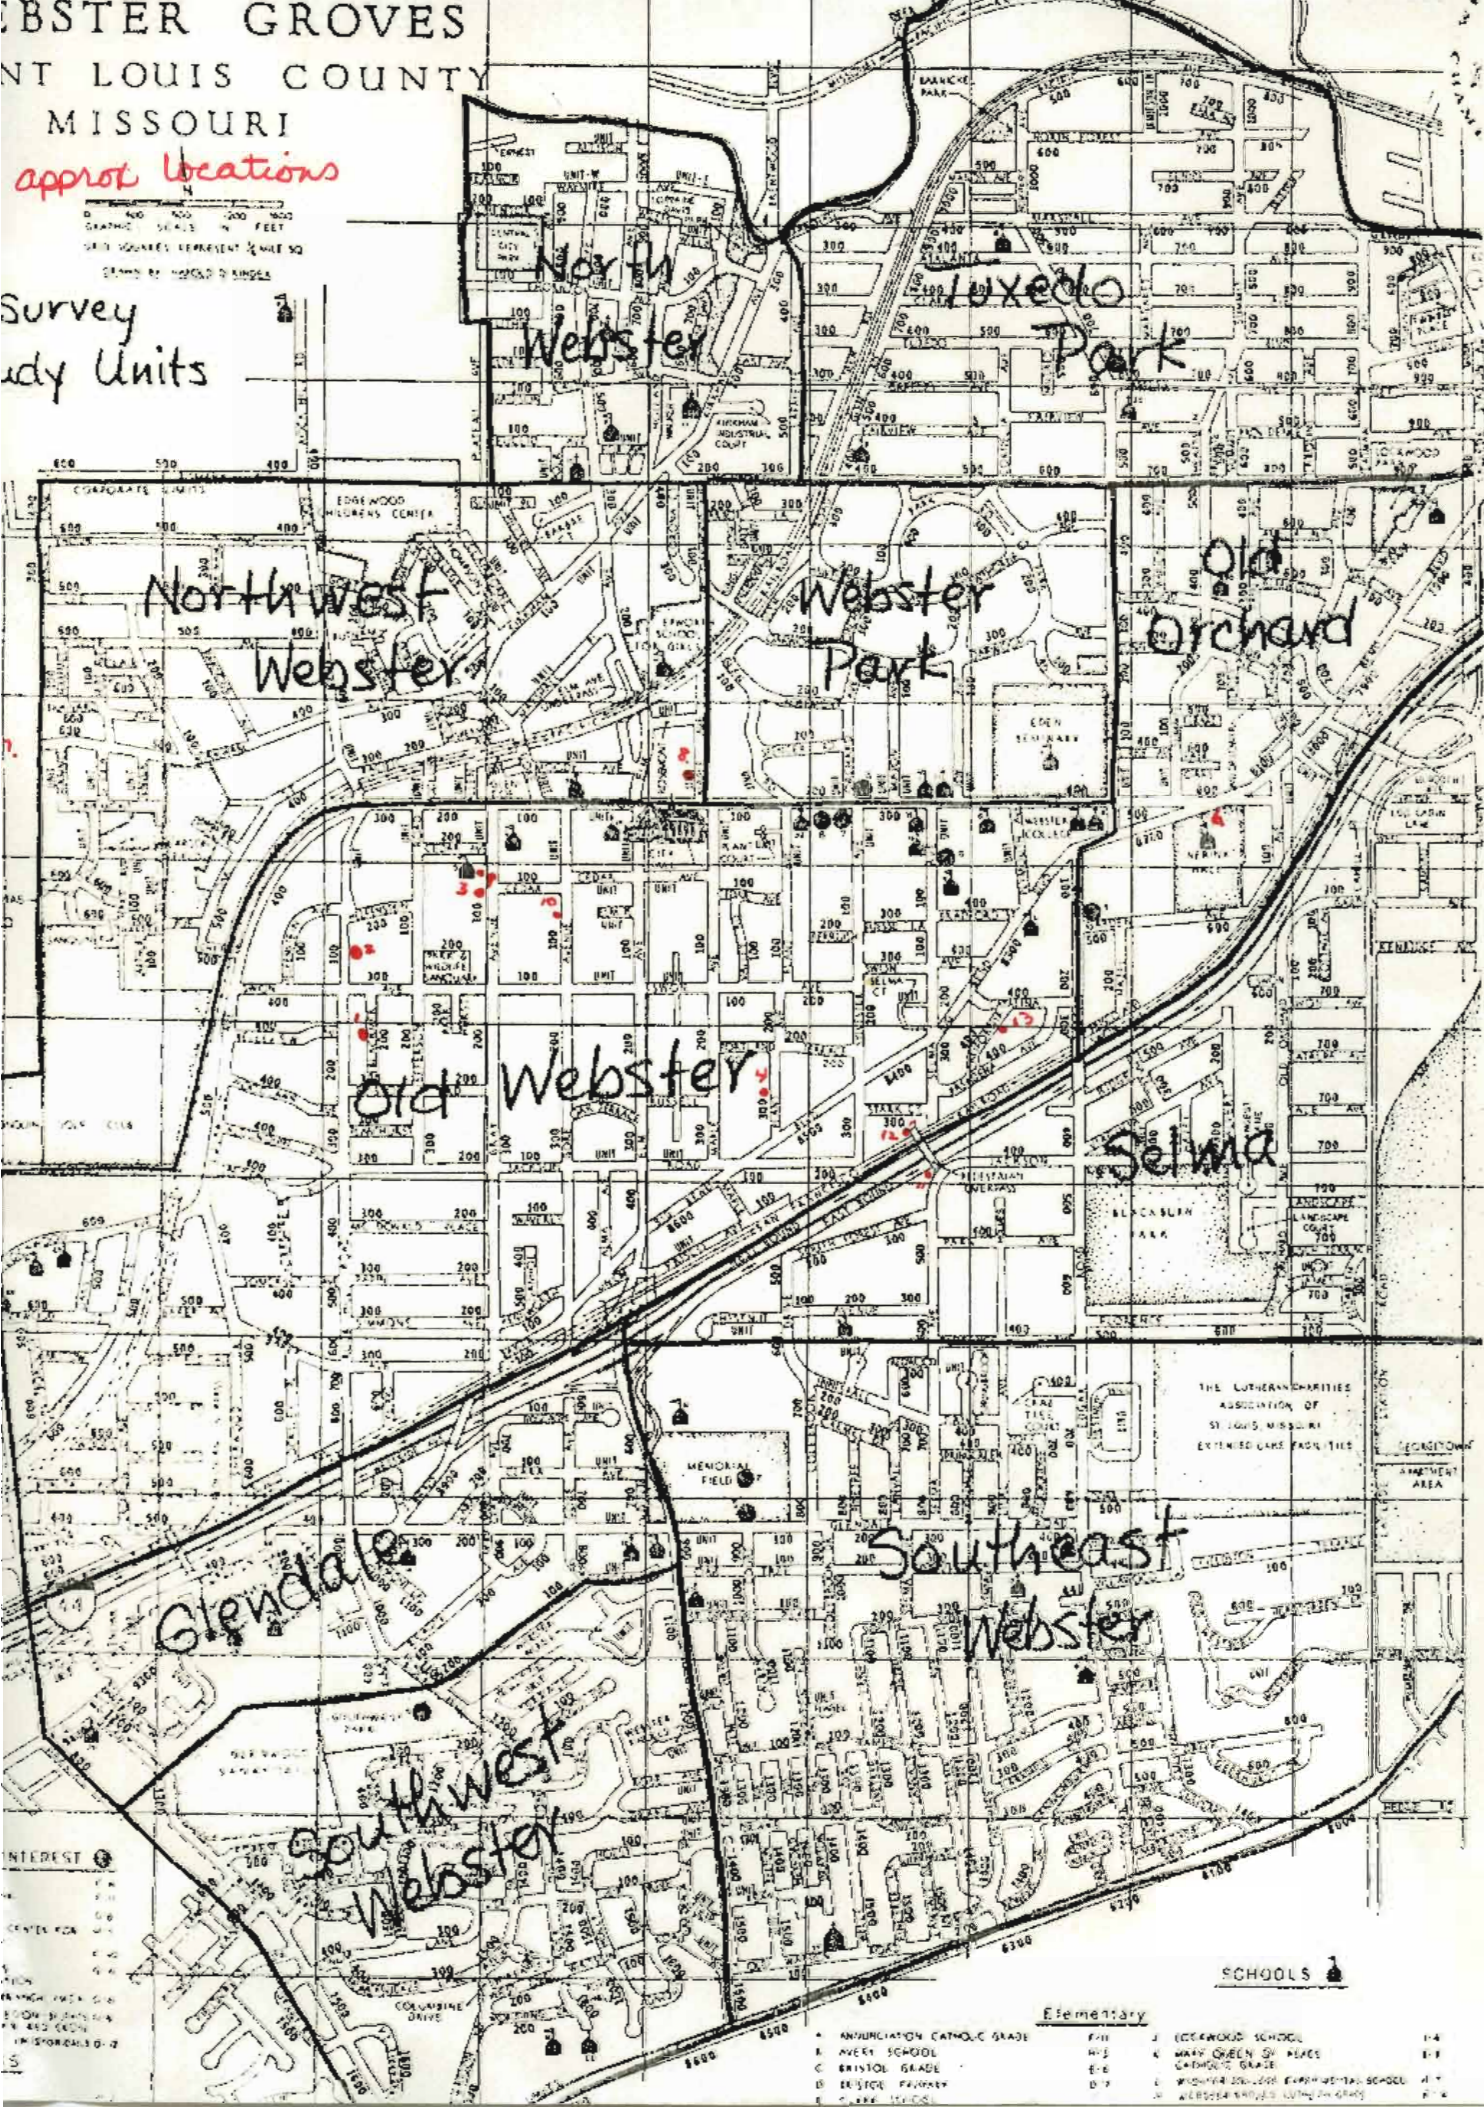

WEBSTER GROVES
 SAINT LOUIS COUNTY
 MISSOURI

approx locations

Survey
 Study Units

THE LUTHERAN CHARITIES ASSOCIATION OF ST. LOUIS, MISSOURI EXTENDED CARE FROM THE

MEMORIAL FIELD

SCHOOLS

Elementary

- A ANNUNCIATION CATHOLIC GRADE
- B AVERY SCHOOL
- C BRISTOL GRADE
- D BRISTOL PARKWAY
- E CARRIE WISCONSIN
- F-11 ECKWOOD SCHOOL
- F-12 MARY GREEN ST. PIERRE CATHOLIC GRADE
- F-13 WASHINGTON JONAS JOSE ELEM. SCHOOL
- F-14 WEBSTER PARKWAY CATHOLIC GRADE

WEBSTER GROVES
 SAINT LOUIS COUNTY
 MISSOURI

approx location

GRAPHIC SCALE IN FEET
 0 100 200 300 400
 320 SQUARES REPRESENT 1/4 MILE SQ
 DRAWN BY HAROLD D. JONES

Survey
 Study Units

SCHOOLS

Elementary

- | | | |
|-------------------------------|---|------|
| A ANNUNCIATION CATHOLIC GRADE | F-11 J LOCKWOOD SCHOOL | J-4 |
| C AVERY SCHOOL | M-2 K MARY QUEEN OF PEACE | B-9 |
| E BRISTOL GRADE | E-8 L WEBSTER COLLEGE EXPERIMENTAL SCHOOL | H-7 |
| D BRISTOL PRIMARY | M-1 M WEBSTER COLLEGE JUNIOR HIGH GRADE | F-14 |
| F CLARK SCHOOL | | |