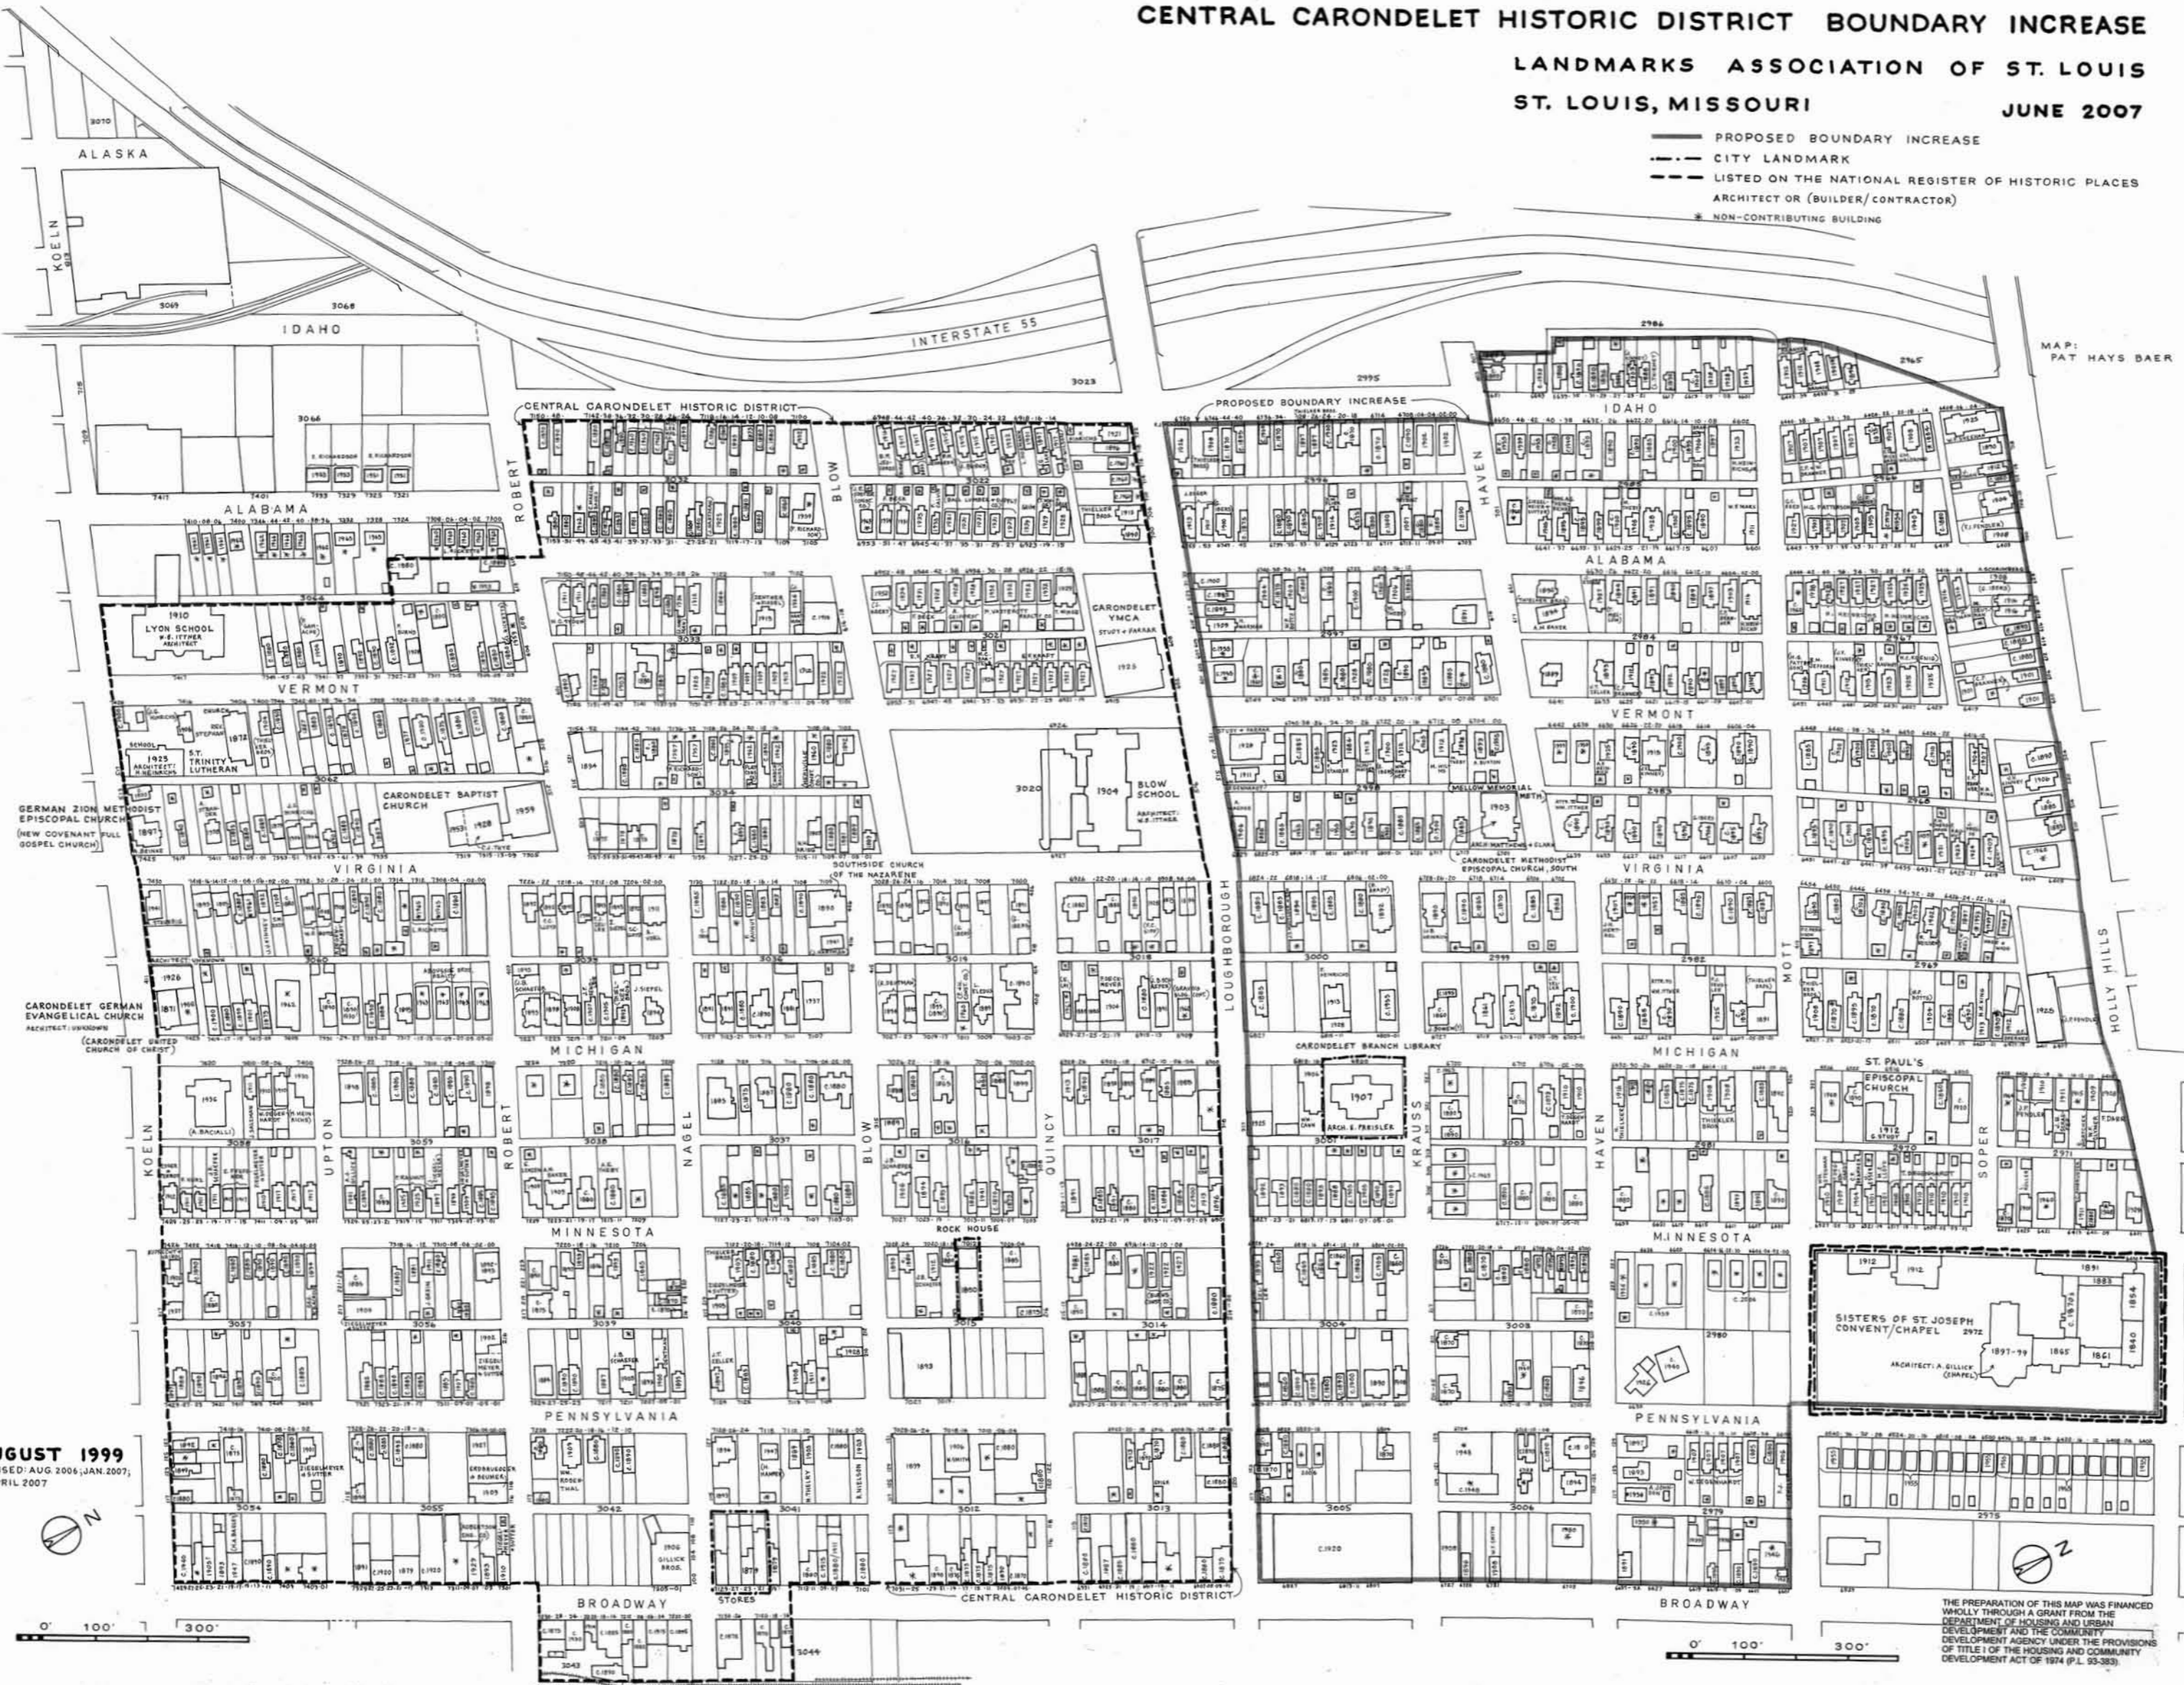

CENTRAL CARONDELET HISTORIC DISTRICT BOUNDARY INCREASE
LANDMARKS ASSOCIATION OF ST. LOUIS
ST. LOUIS, MISSOURI
JUNE 2007

- PROPOSED BOUNDARY INCREASE
- - - CITY LANDMARK
- - - LISTED ON THE NATIONAL REGISTER OF HISTORIC PLACES
- ARCHITECT OR (BUILDER/CONTRACTOR)
- NON-CONTRIBUTING BUILDING

MAP: PAT HAYS BAER

AUGUST 1999
REVISED: AUG 2006, JAN 2007,
APRIL 2007