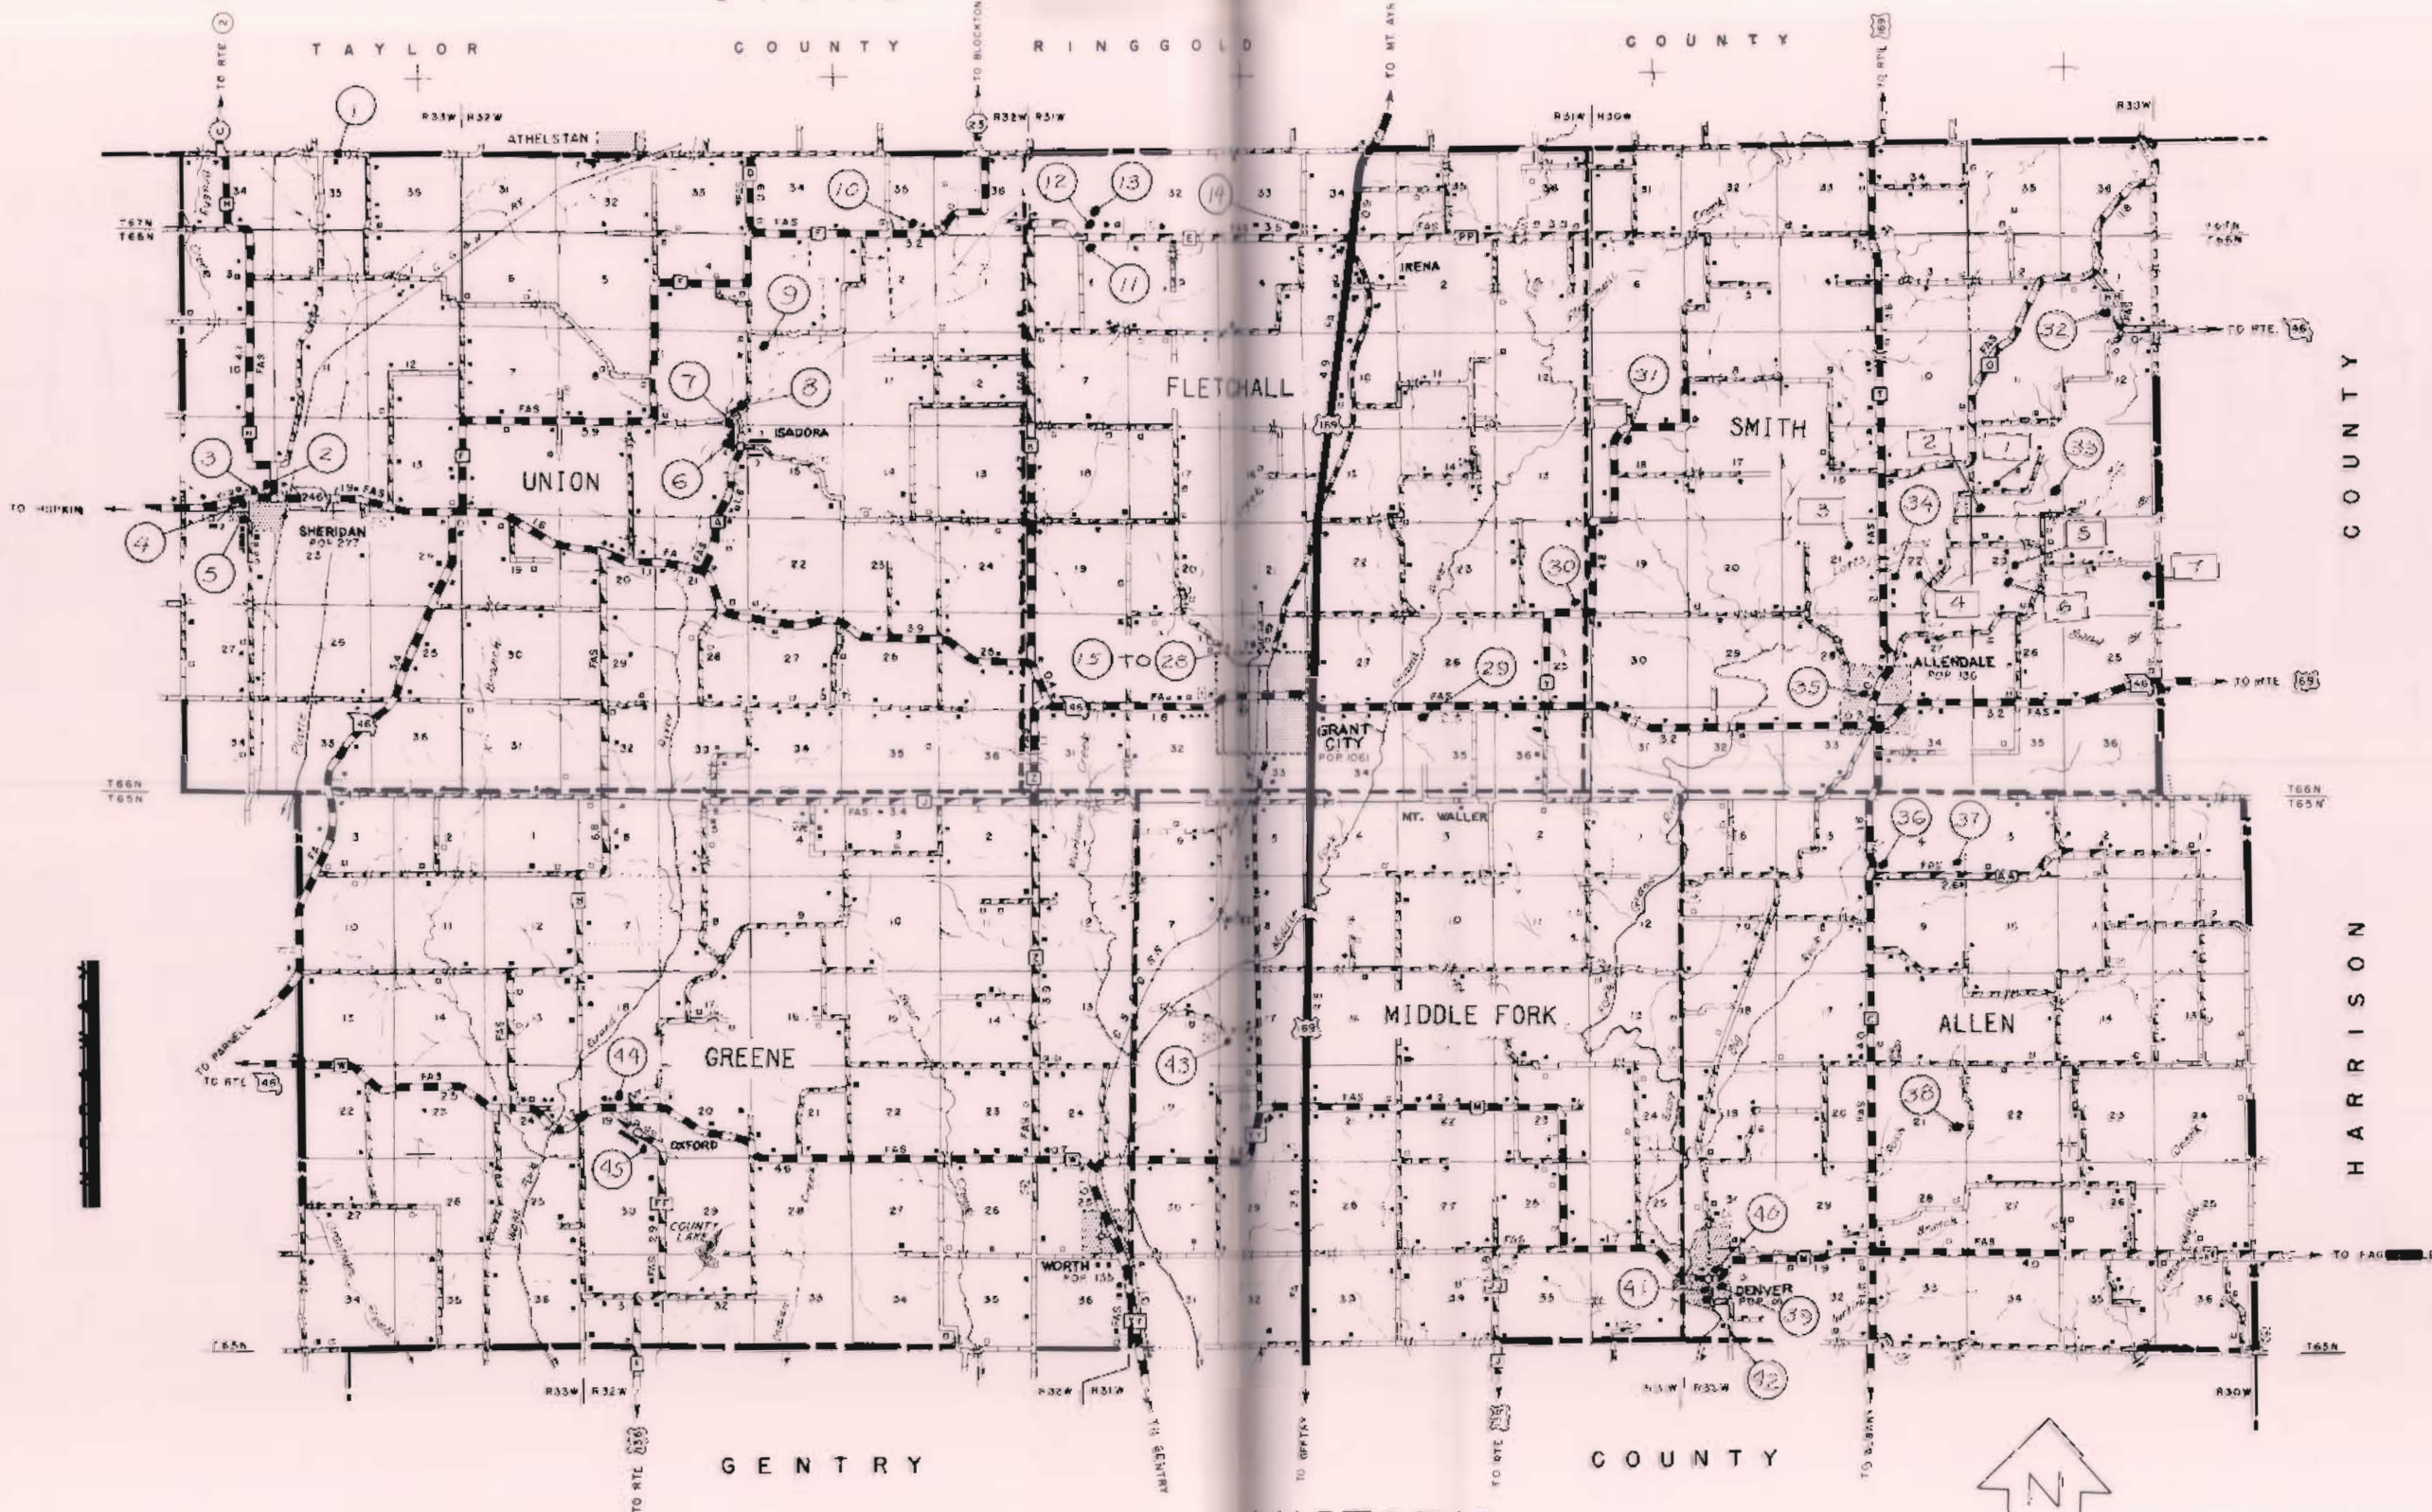

STATE OF IOWA

TAYLOR COUNTY RINGGOLD COUNTY

WORTH COUNTY MISSOURI

HISTORIC SITES

HISTORIC SITE ○
ARCHAEOLOGIC SITE □

SCALE

HARRISON COUNTY