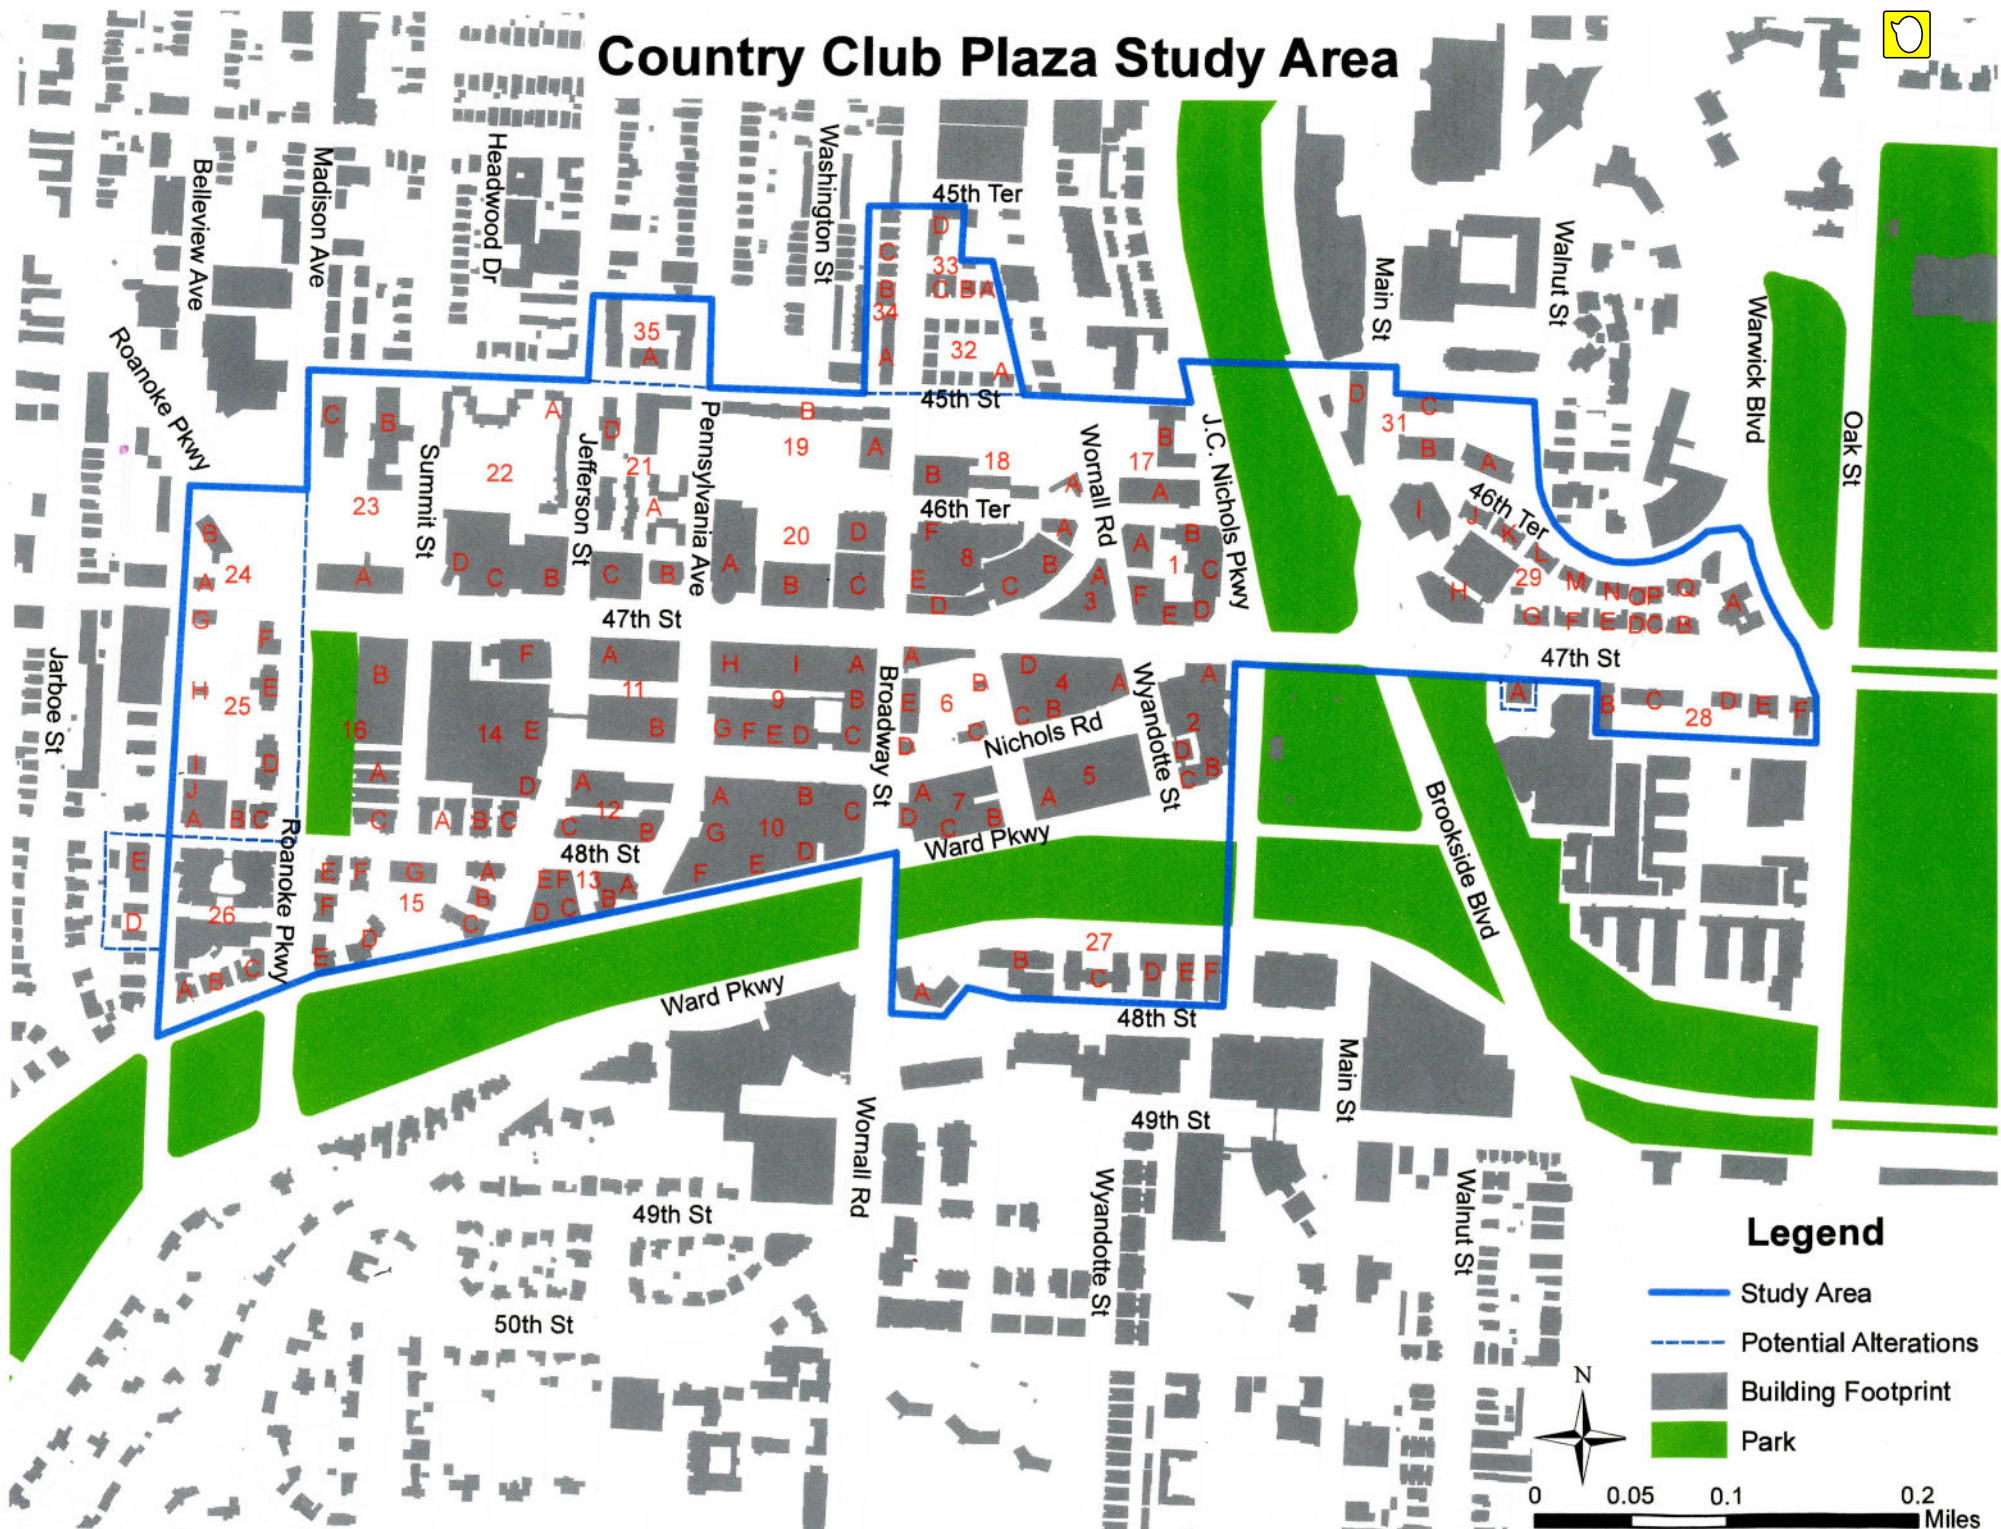

Country Club Plaza Study Area

Legend

- Study Area
- - - Potential Alterations
- Building Footprint
- Park

KC Register and National Register

While the City of Kansas City, Missouri makes every effort to maintain and distribute accurate information, no warranties and/or representations of any kind are made regarding information, data or services provided. In no event shall the City of Kansas City, MO, be liable in any way to the users of this data. Users of this data shall hold the City of Kansas City, MO harmless in all matters and accounts arising from the use and/or accuracy of this data. © 2012 City of Kansas City, Missouri.

0 600 1,200 Feet

Printed Date: 6/27/2012