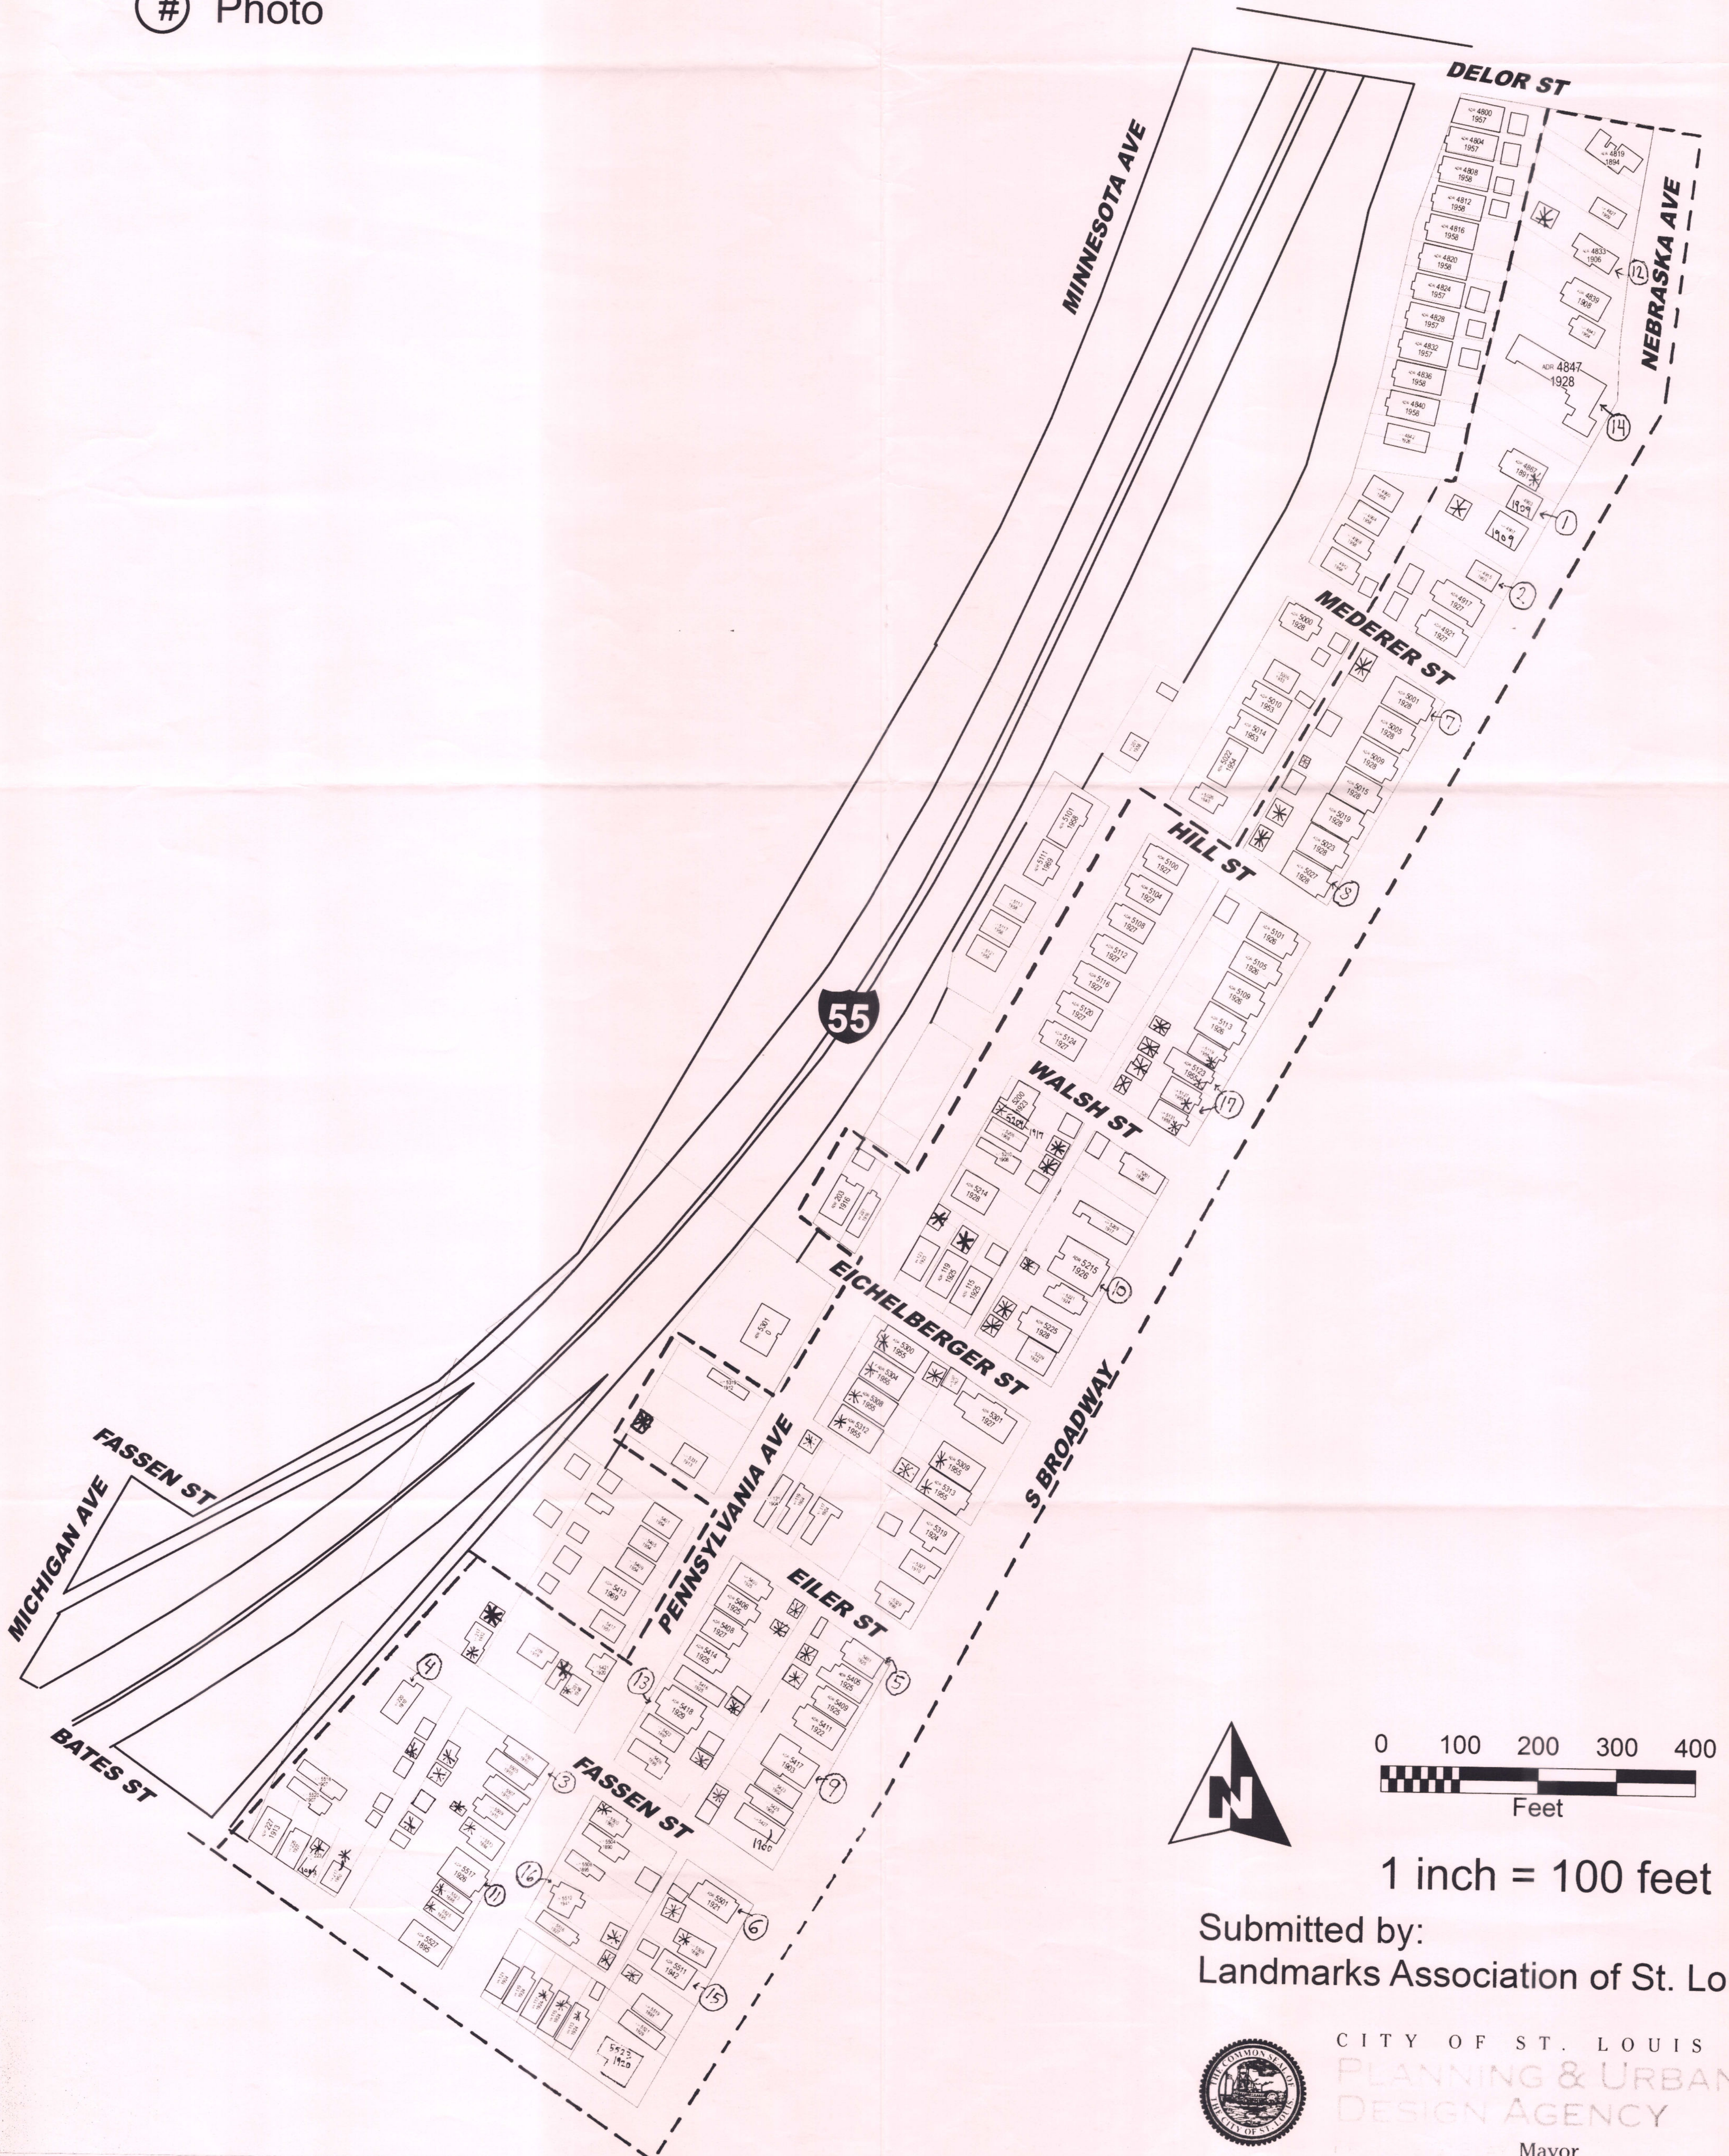

# Central Carondelet Historic District (Boundary Increase IV) St. Louis [Independent City], Missouri

Generated 31 March, 2011

-  Contributing to Historic District
-  Non-Contributing to Historic District
-  District Boundary
-  Photo