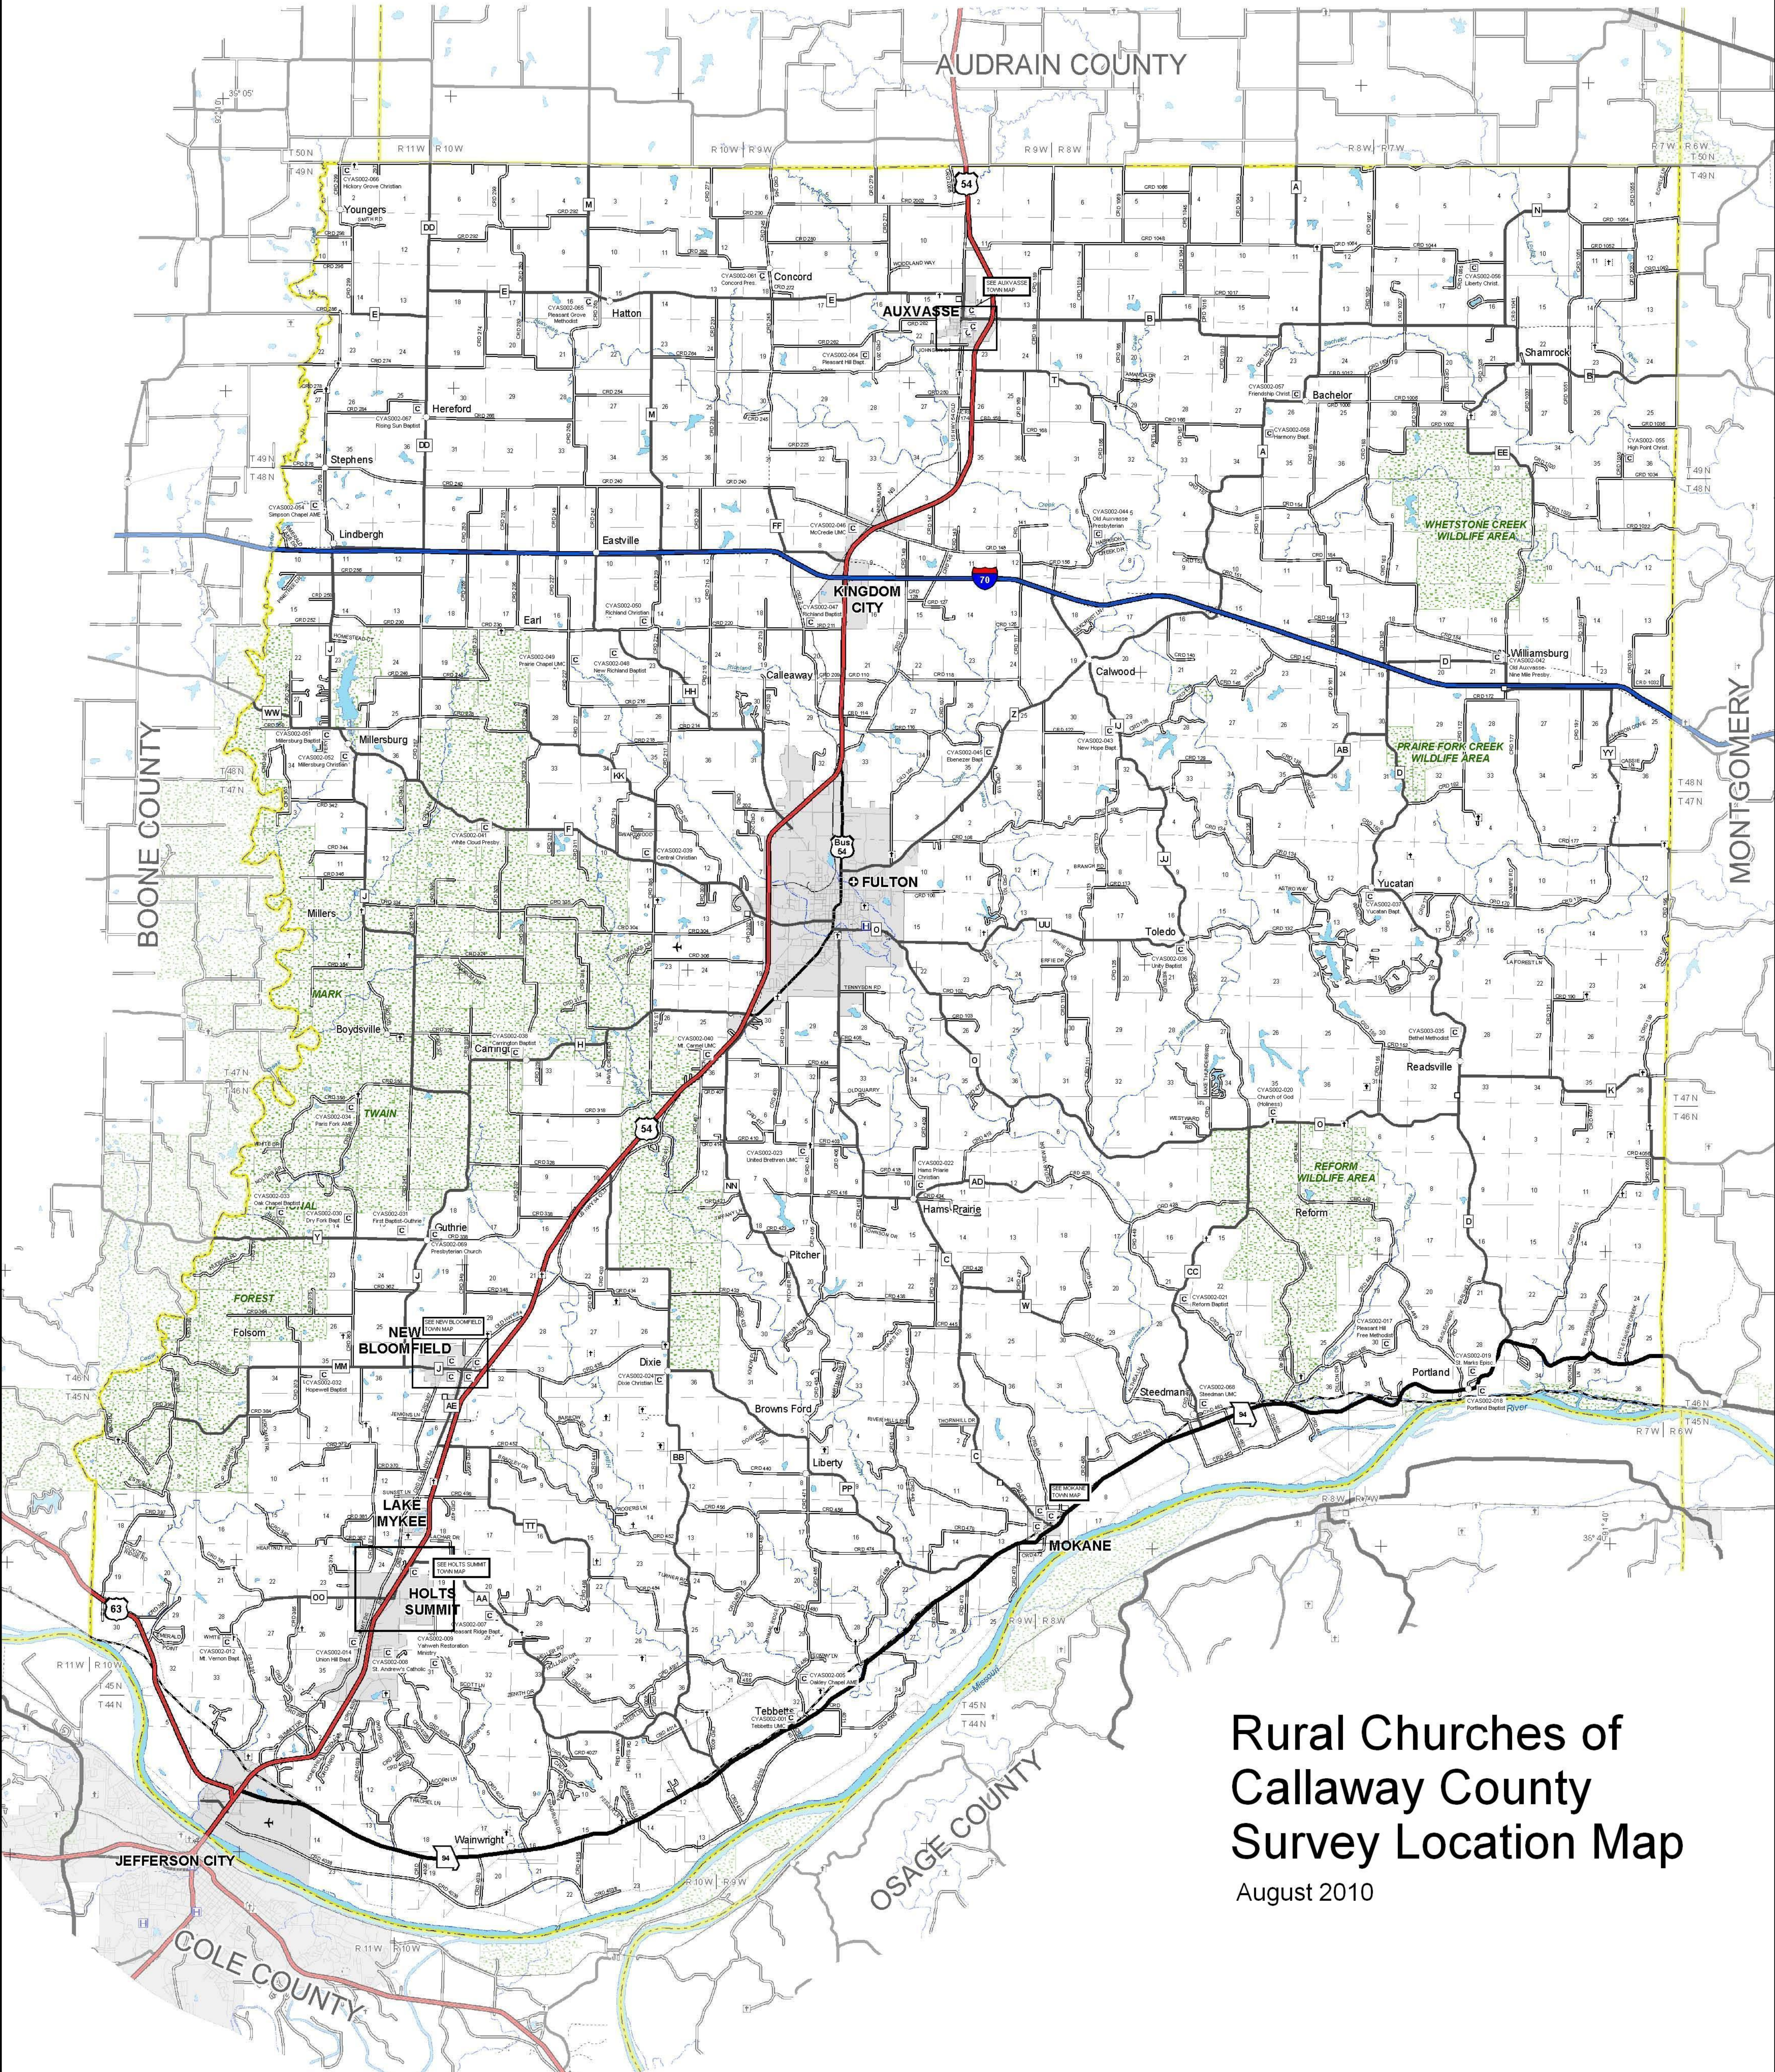

Legend			
	INTERSTATE		AIRPORT
	INTERSTATE LOOP		HOSPITALS
	US HIGHWAY		CEMETERY
	US HIGHWAY (DIVIDED)		OTHER CITIES AND TOWNS
	STATE NUMBERED HIGHWAY		MODOT SHED
	STATE LETTERED HIGHWAY		STATE CAPITOL
	COUNTY ROAD		COUNTY SEAT
	US LOOP, SPUR OR ALT. RT.		CHURCH
	CITY STREET		

Rural Churches of Callaway County Survey Location Map
August 2010

**GENERAL HIGHWAY MAP
CALLAWAY COUNTY**
Prepared by MoDOT
Office of Transportation Planning

County No. 14
District No. 5

Scale
0 1 2 3 4 Miles