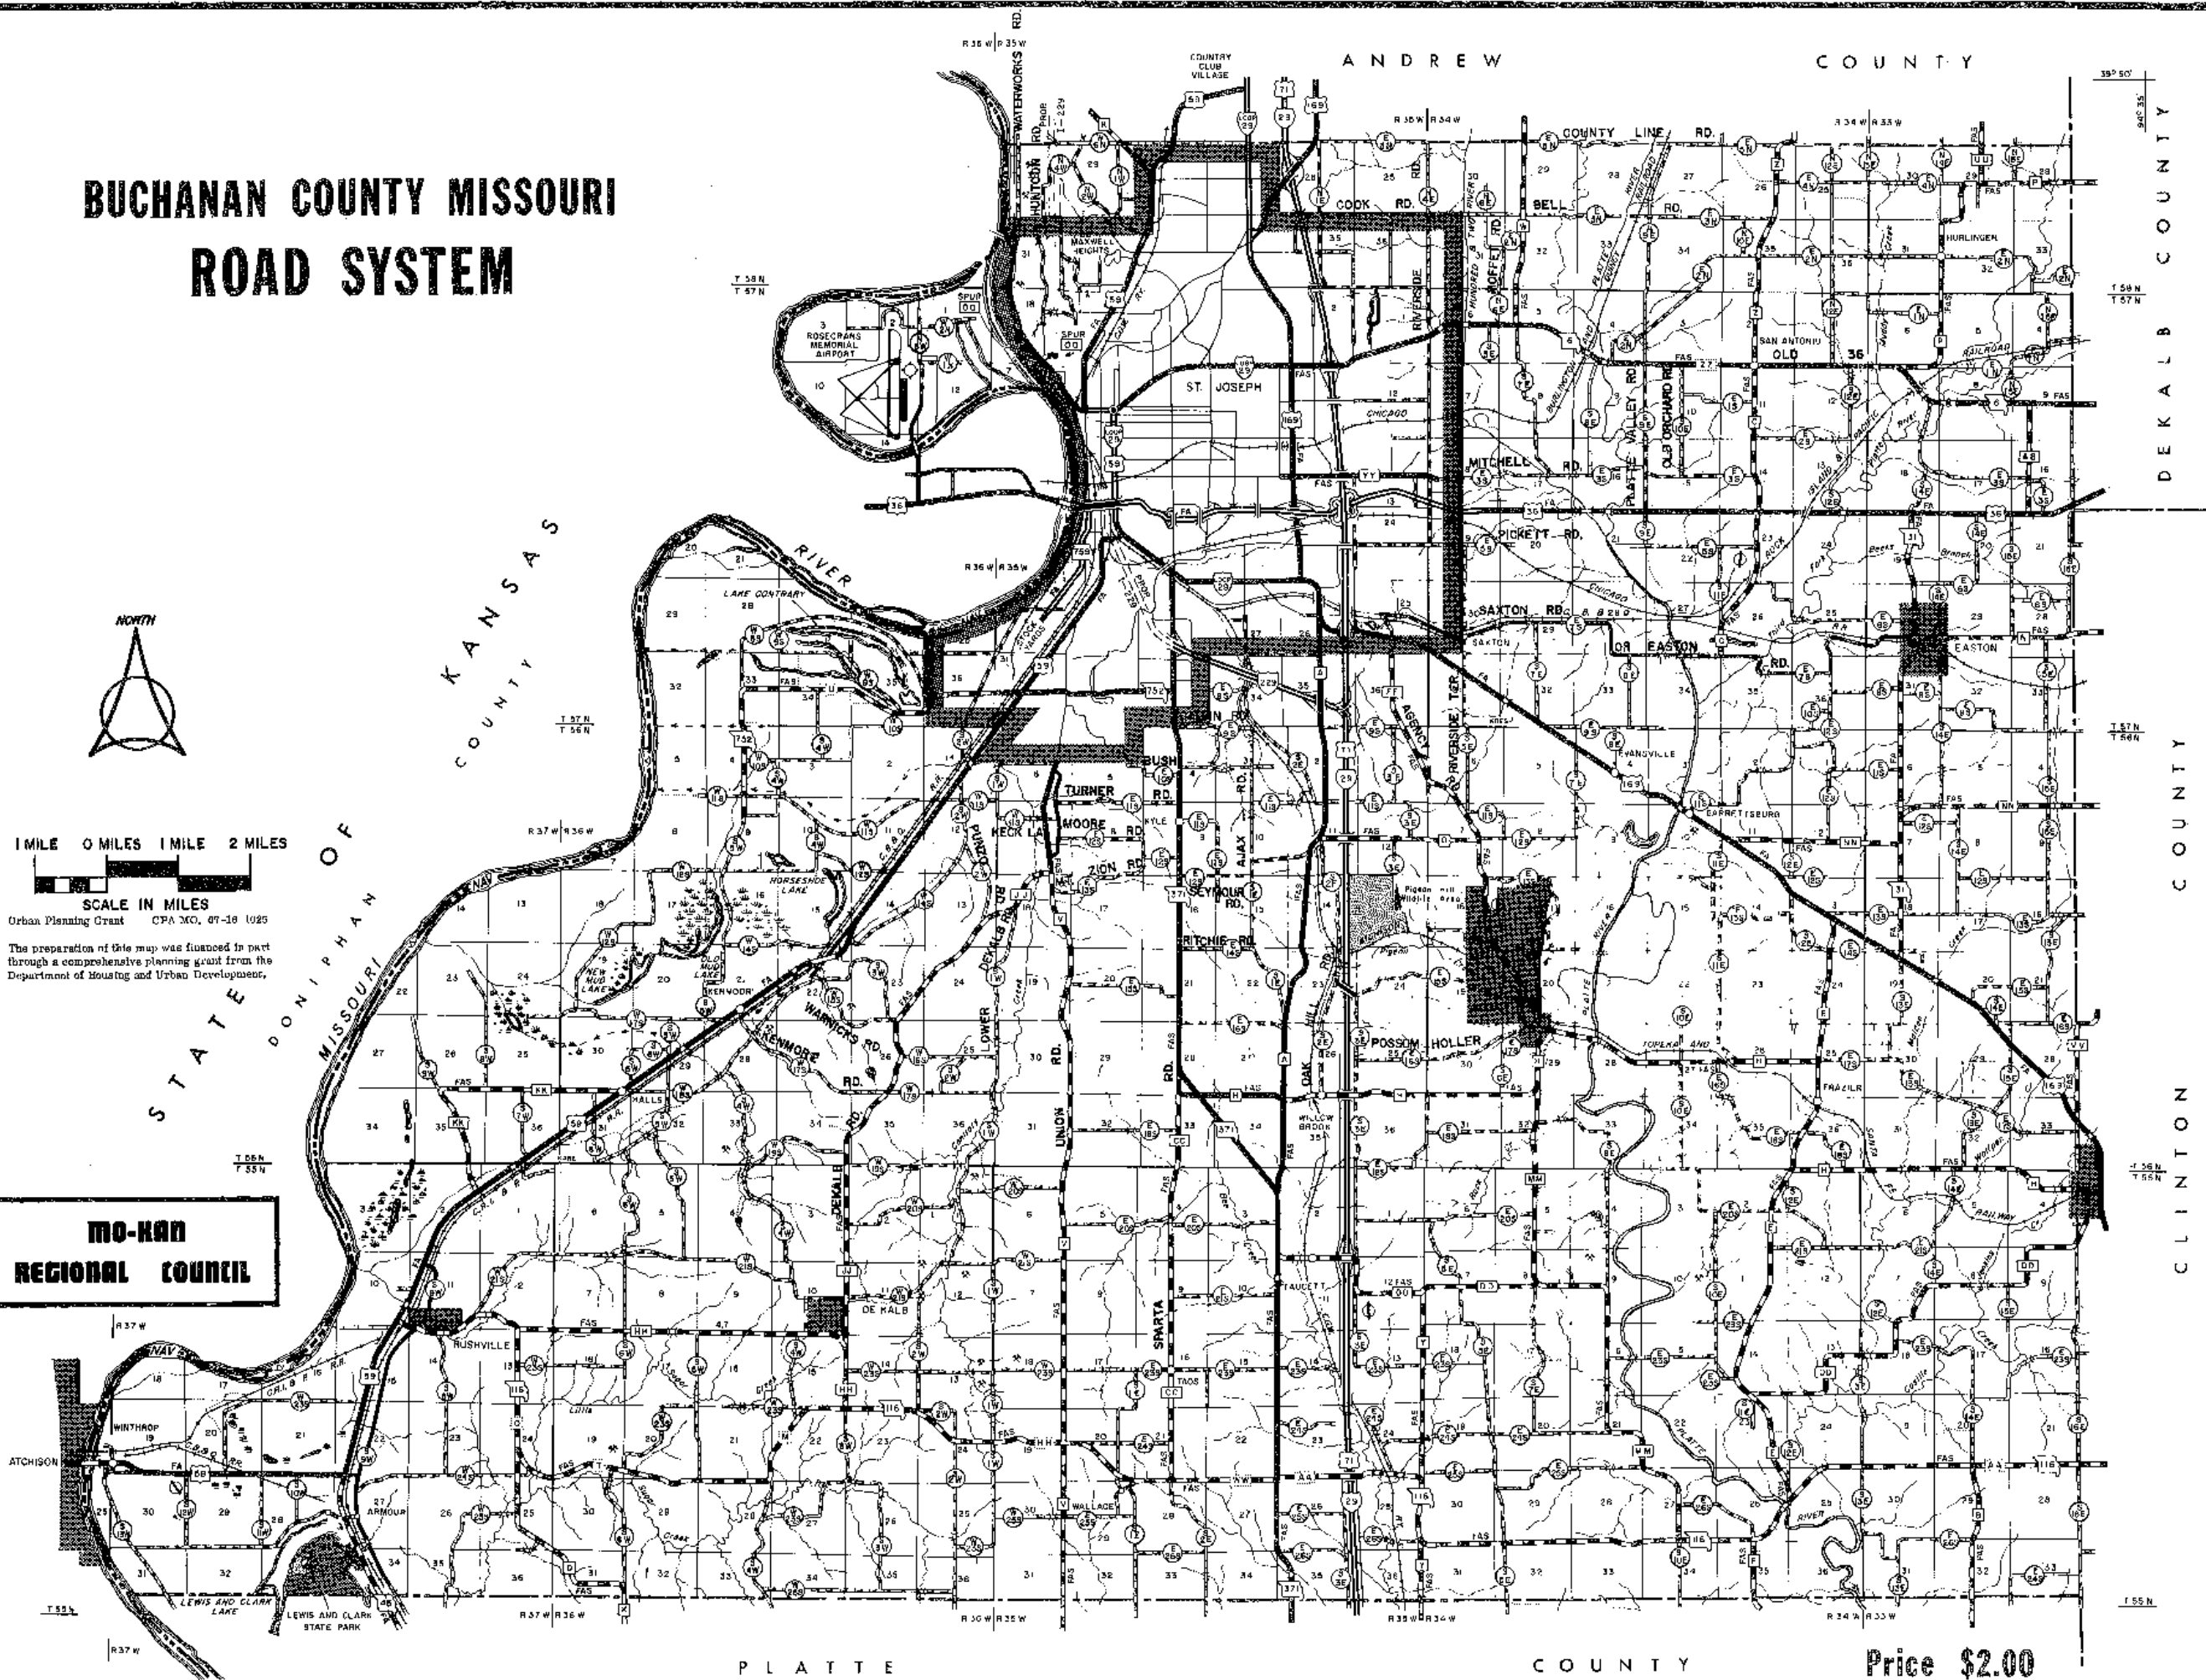

BUCHANAN COUNTY MISSOURI ROAD SYSTEM

1 MILE 0 MILES 1 MILE 2 MILES

SCALE IN MILES

Urban Planning Grant CPA MO. 07-10 1025

**MO-KAN
REGIONAL COUNCIL**

PLATTE

COUNTY

Price $2.00

ANDREW COUNTY

DEKALB COUNTY

CLINTON COUNTY

KANSAS COUNTY

STATE OF MISSOURI
DONIPHAN COUNTY