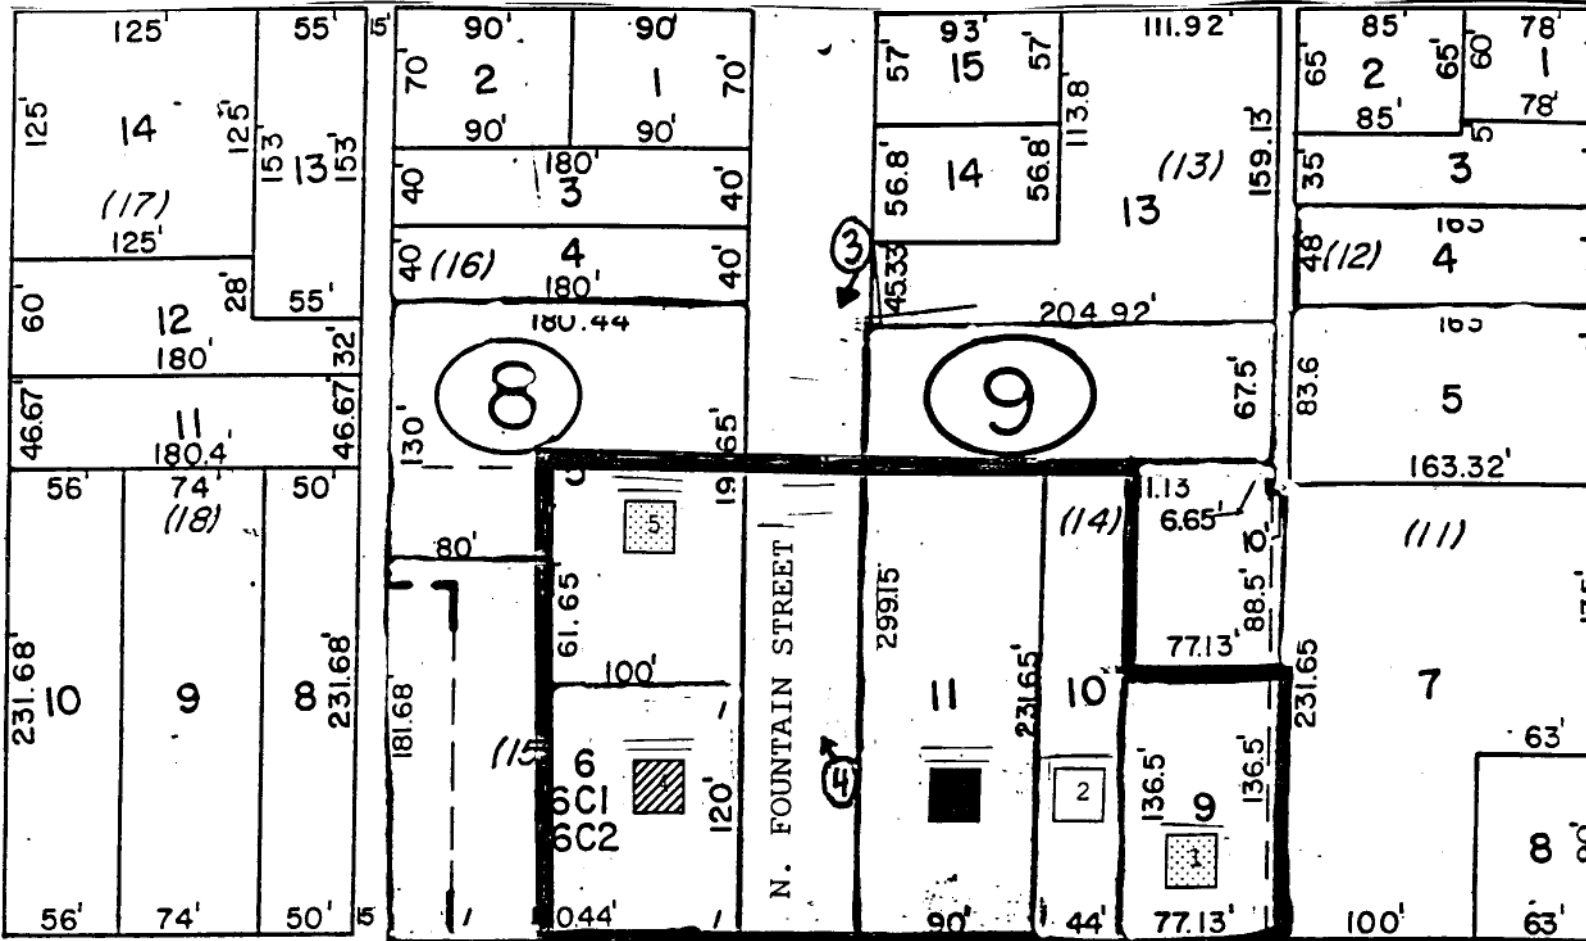

United States Department of the Interior
National Park Service

National Register of Historic Places Continuation Sheet

Section number 7 Page 4

Broadway and North Fountain Street Historic District
Cape Girardeau County, Missouri

District Map and Photo Key

BROADWAY

- District Boundary
- Previously Listed
- Nomination Pending
- Locally Significant
- Noncontributing

- Surety Savings and Loan Association
- K-103 Radio Station
- Marquette Hotel
- Himmelberger & Harrison Building
- Rueseler Motor Company

Map source: SEMO, "Survey of Cape Girardeau," 1985.