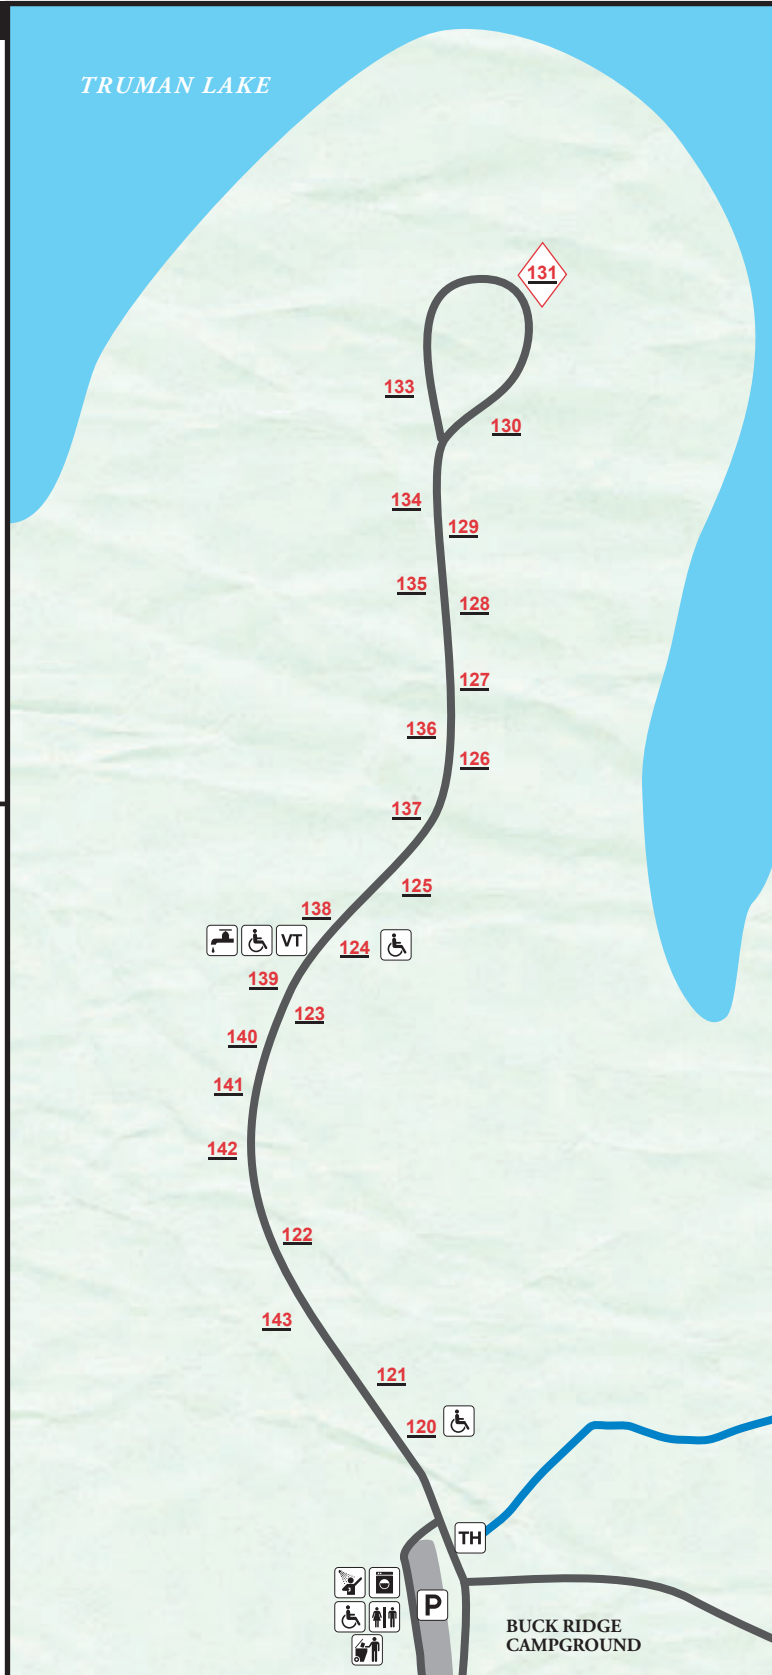

### LEGEND

- # reservable site
- # basic site
- # family site
-  accessible
-  water
-  restroom
-  showerhouse
-  laundry
- VT vault toilet
- P parking
- TH trailhead
-  Bluff Ridge Trail (hiking)

*Closed November through March*

DISCLAIMER: This map is not a legal survey. The Missouri Department of Natural Resources makes no warranty, expressed or implied, as to the accuracy of the data or related materials and is not responsible for any damage or loss resulting from its use. 04/22