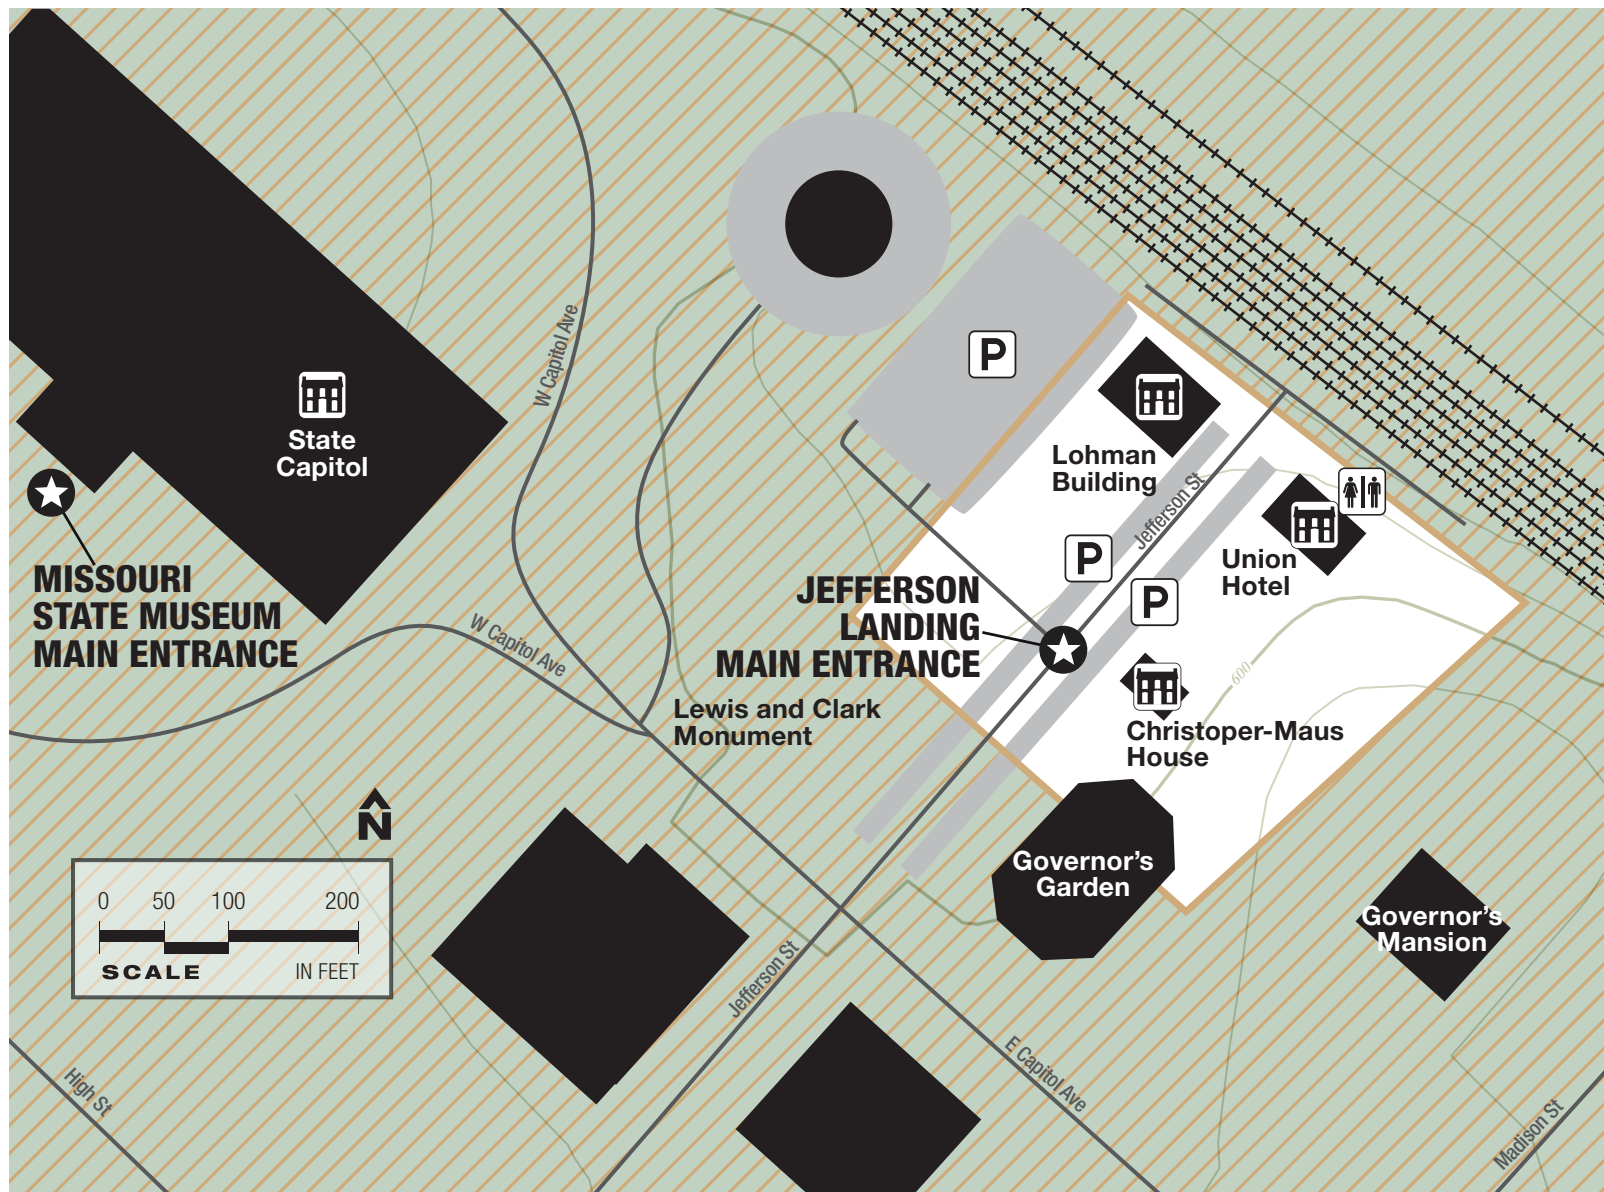

MISSOURI STATE MUSEUM AND JEFFERSON LANDING STATE HISTORIC SITE MAP

LEGEND

-  Road lines
-  Land contour
-  Not state park property
-  Park boundary
-  Railroad
-  Main entrance
-  Historic Structure
-  Parking
-  Restroom

CONTACT INFORMATION

Missouri State Museum and Jefferson Landing State Historic Site
 First Floor, State Capitol
 201 W. Capitol
 Jefferson City MO 65101
 573-751-2854
mostateparks.com