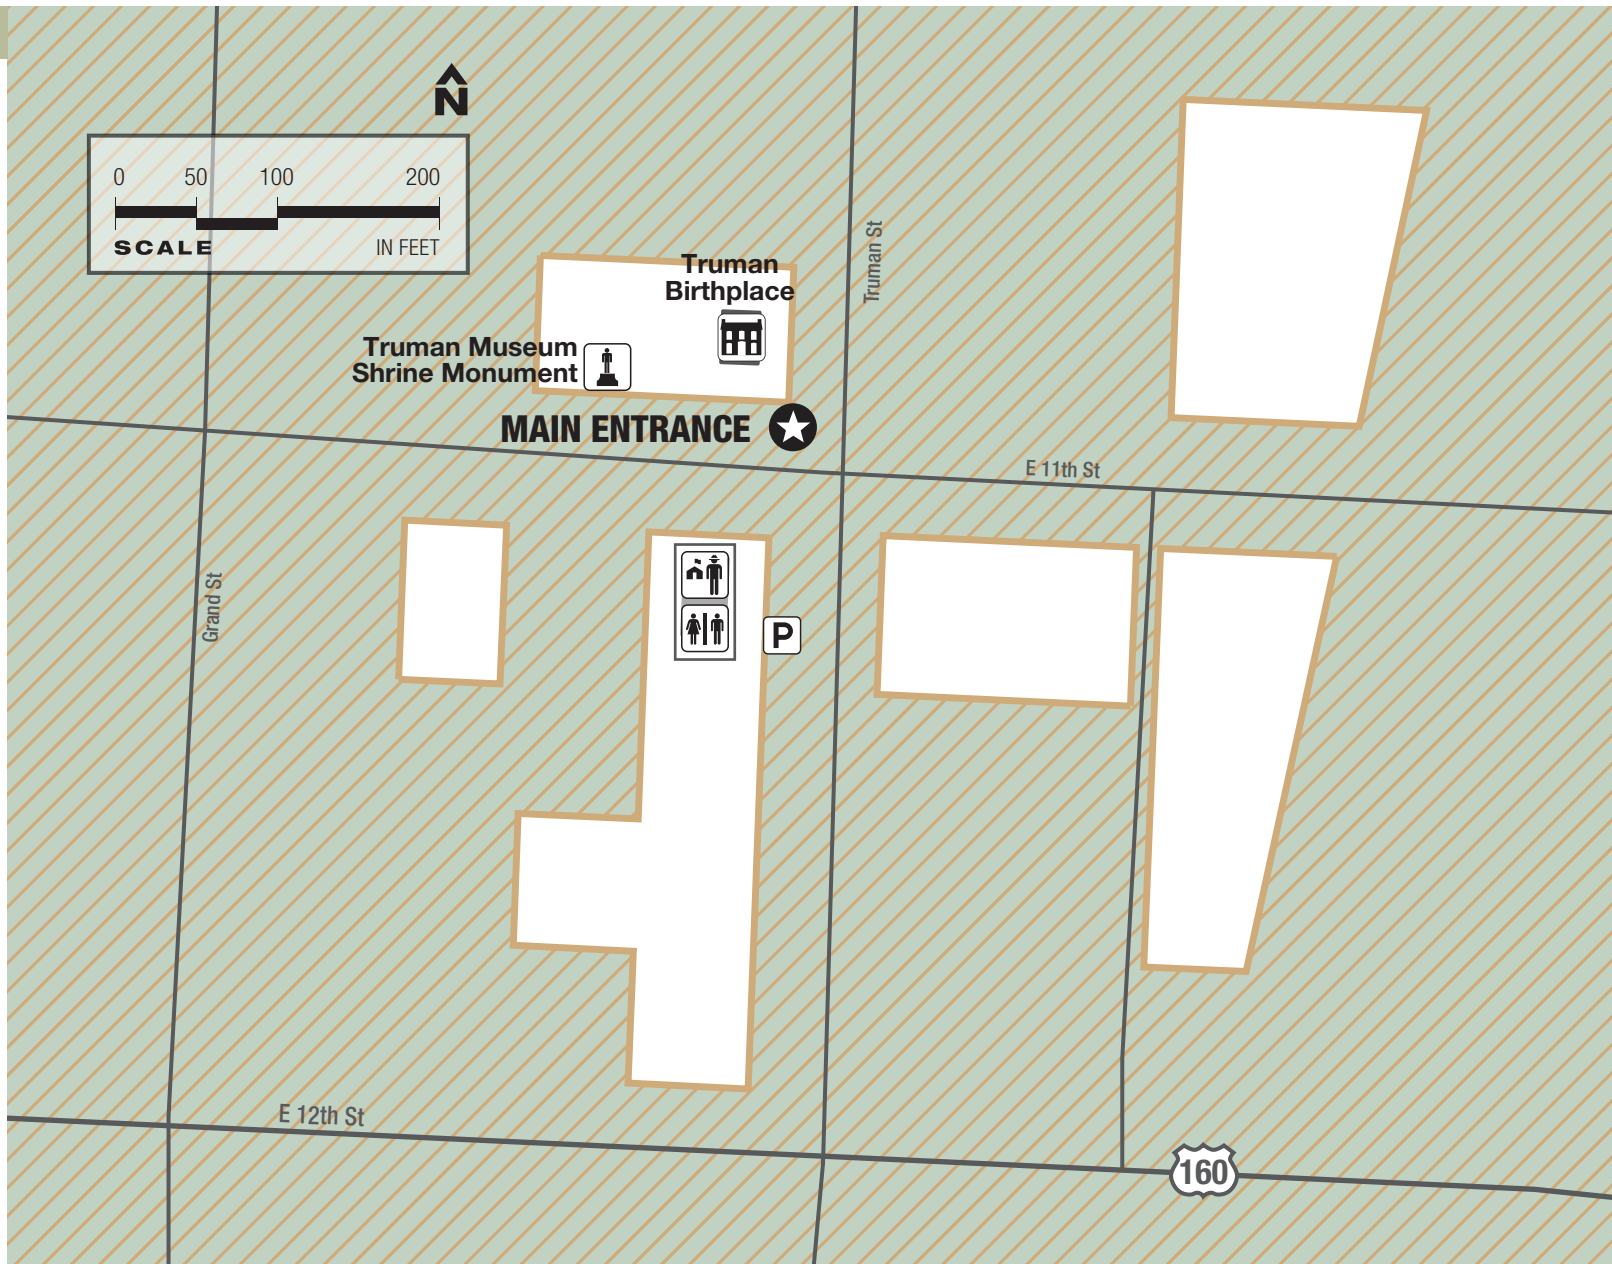

HARRY S TRUMAN BIRTHPLACE STATE HISTORIC SITE MAP

LEGEND

- Main entrance
- U.S. highway (*two-lane*)
- State route
- Land contour
- Not state park property
- Park boundary
- Memorial
- Historic structure
- Park office
- Parking
- Restroom