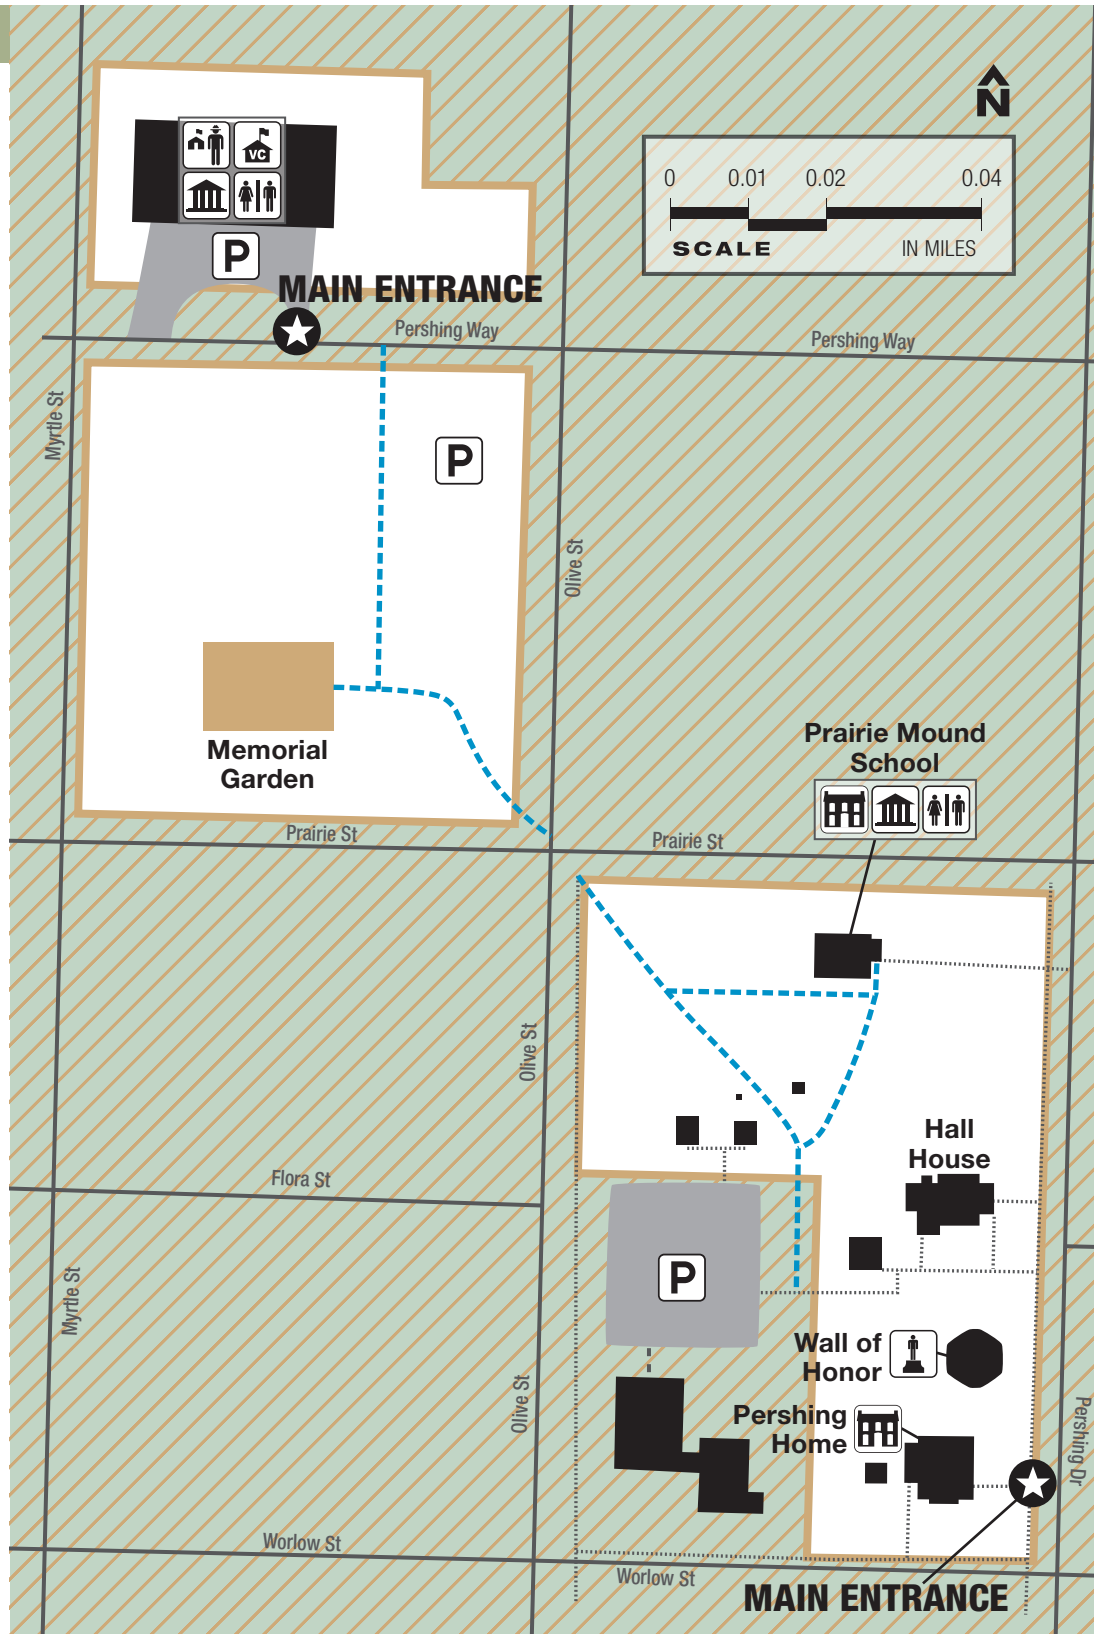

GEN. JOHN J. PERSHING BOYHOOD HOME STATE HISTORIC SITE MAP

LEGEND

- Main entrance
- Road lines
- Sidewalk
- Walkway
- Not state park property
- Park boundary
- Check in / park office
- Historic structure
- Memorial
- Museum
- Parking
- Restrooms
- Visitor center

CONTACT INFORMATION

Gen. John J. Pershing Boyhood Home
State Historic Site
905 Pershing Way
Laclede MO 64651-0141
660-963-2525
mostateparks.com

DISCLAIMER: This map is not a legal survey. The Missouri Department of Natural Resources makes no warranty, expressed or implied, as to the accuracy of the data or related materials and is not responsible for any damage or loss resulting from its use.