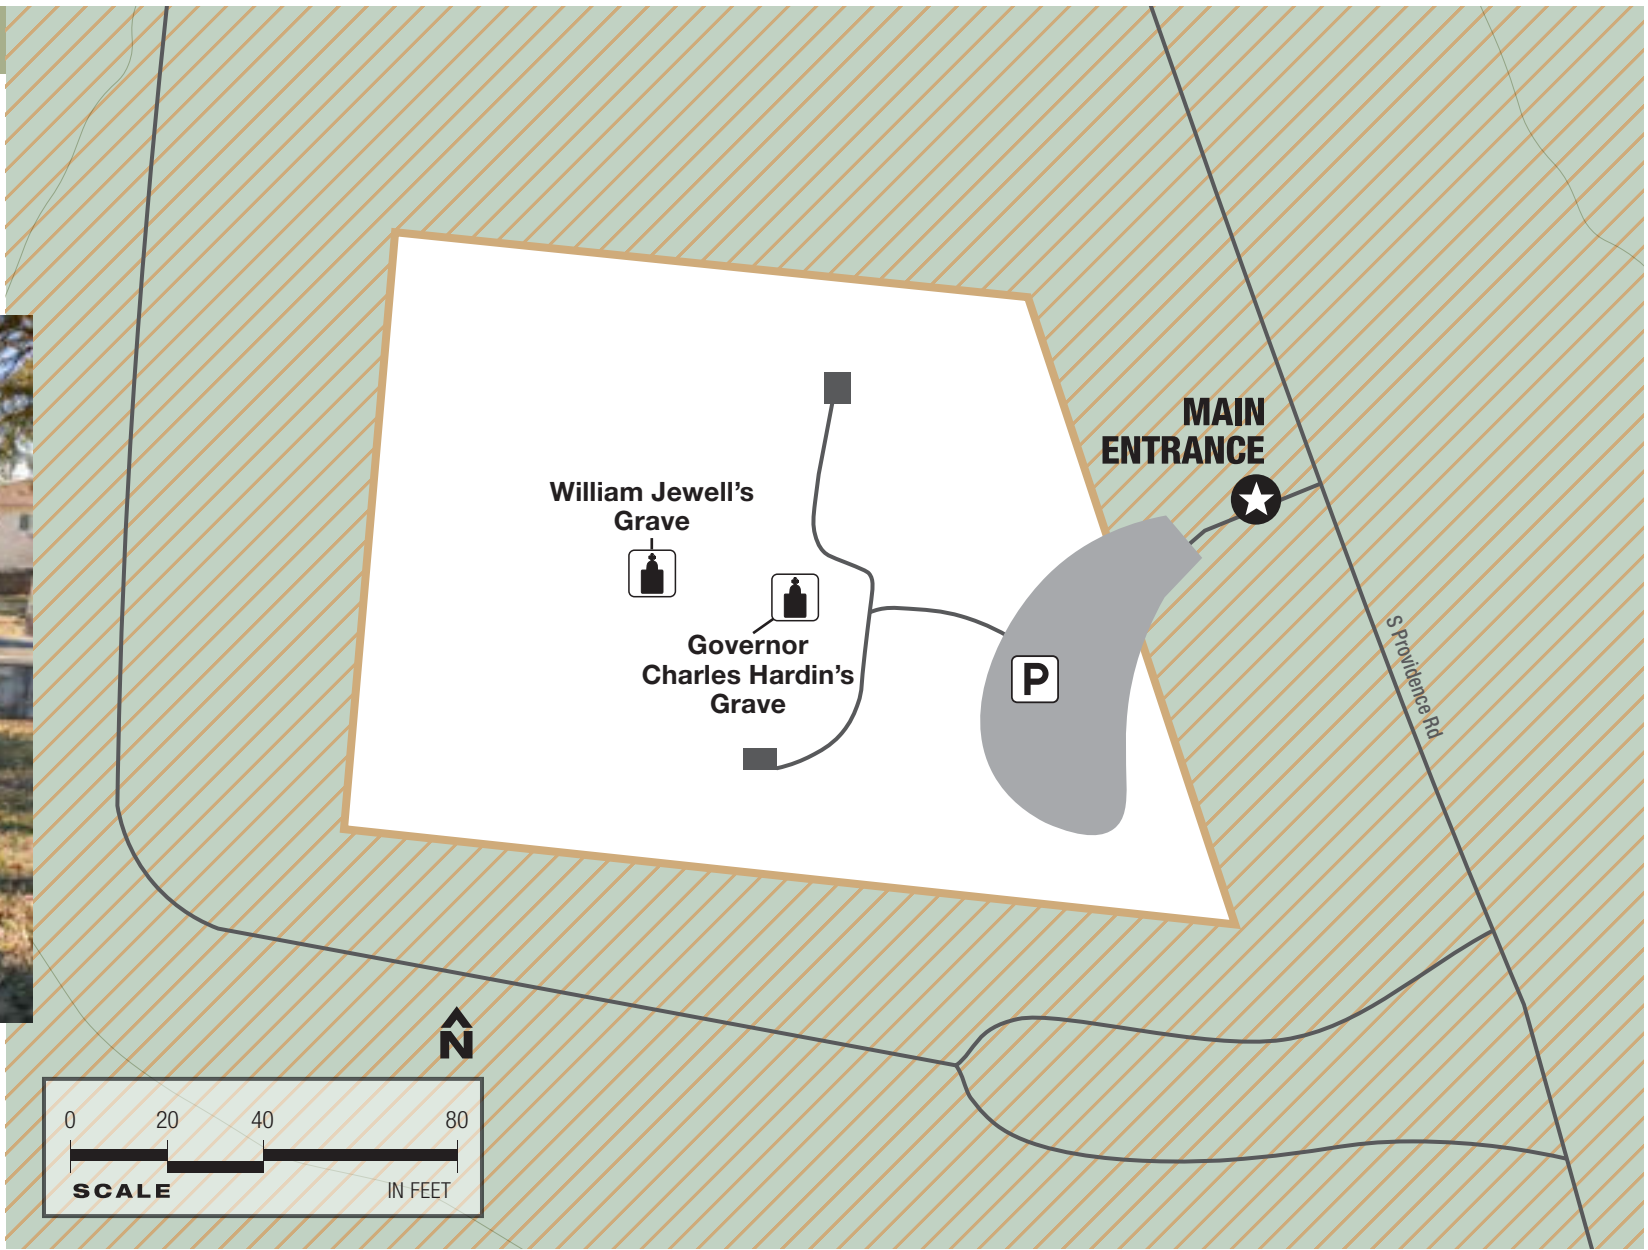

JEWELL CEMETERY STATE HISTORIC SITE MAP

LEGEND

- ★ Main entrance
- Road lines
- ~ Land contour
- ▨ Not state park property
- ▭ Park boundary
- 🏠 Historic structure

CONTACT INFORMATION

Jewell Cemetery
State Historic Site
South Providence Road
Columbia MO 65202
573-449-7402
mostateparks.com