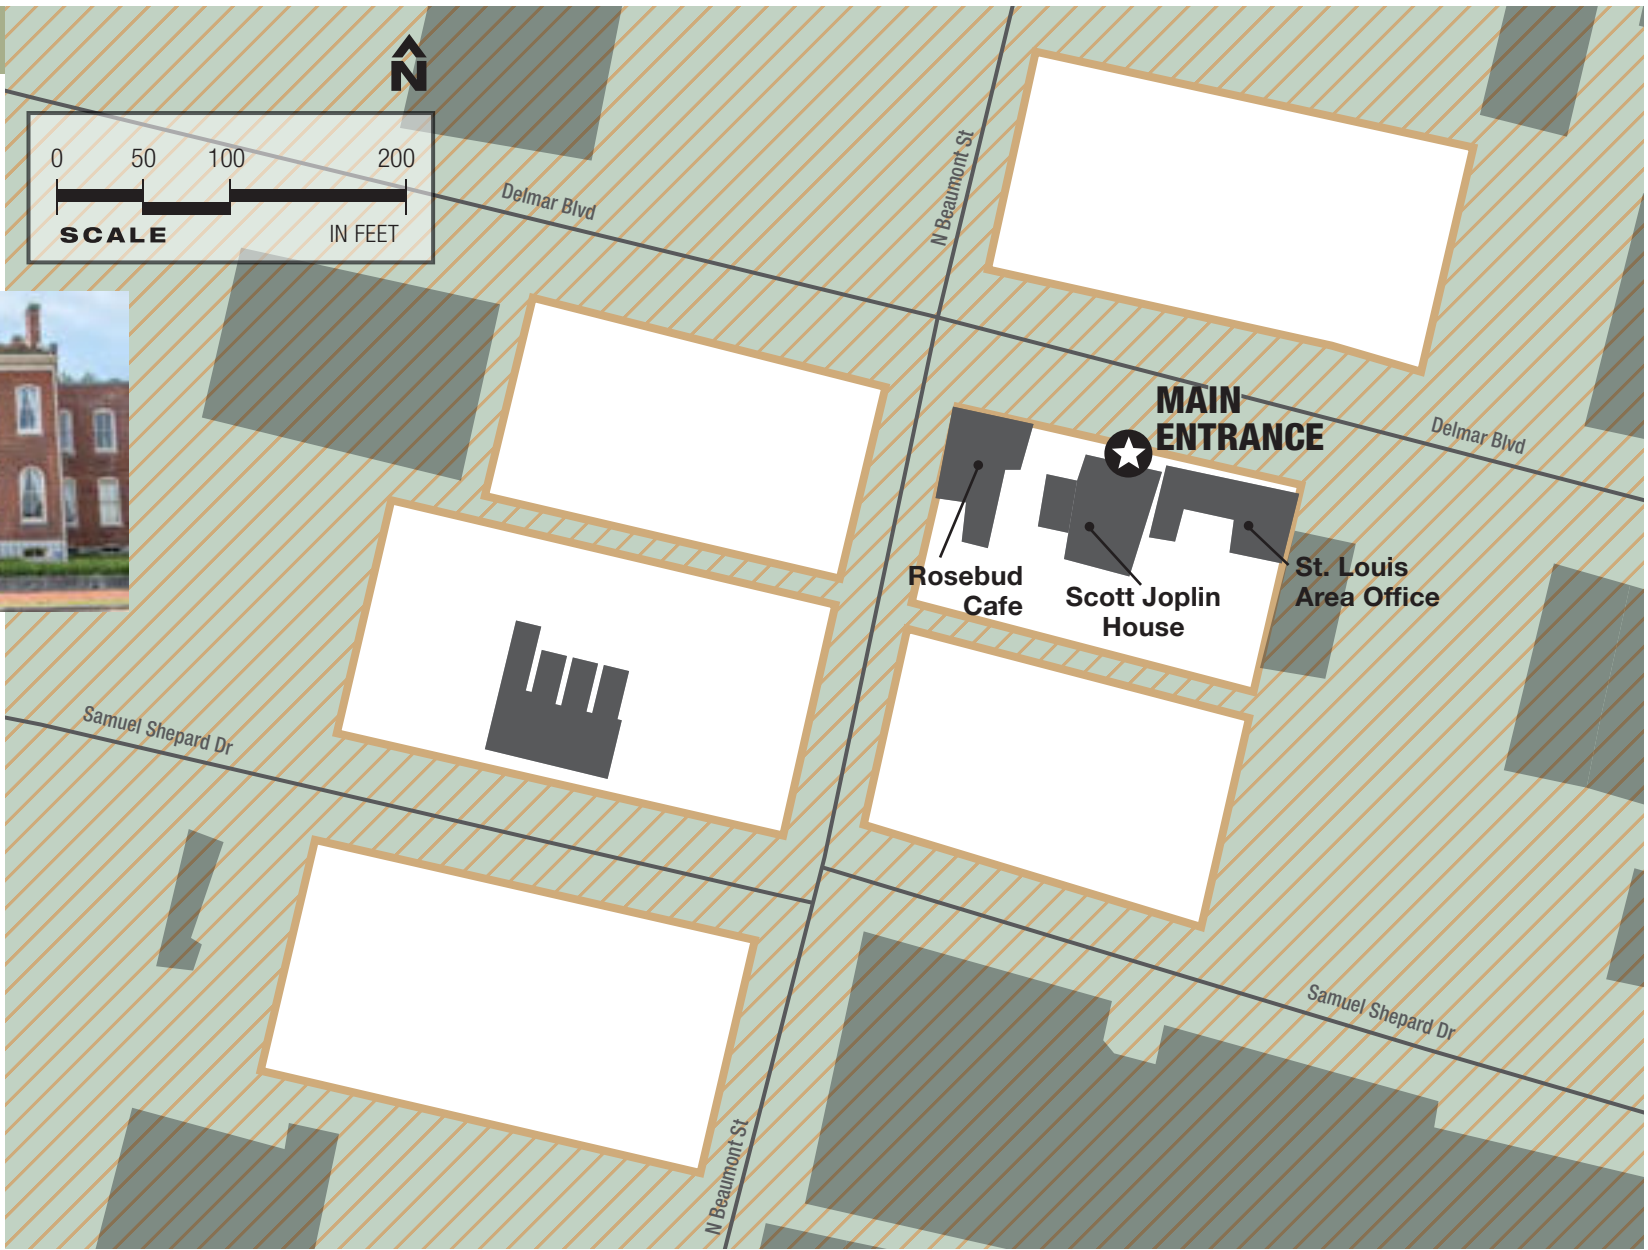

SCOTT JOPLIN HOUSE STATE HISTORIC SITE MAP

LEGEND

- Main entrance
- Road lines
- Not state park property
- Park boundary

CONTACT INFORMATION

Scott Joplin House
 State Historic Site
 2658 Delmar Blvd.
 St. Louis MO 63103-1404
 314-340-5790