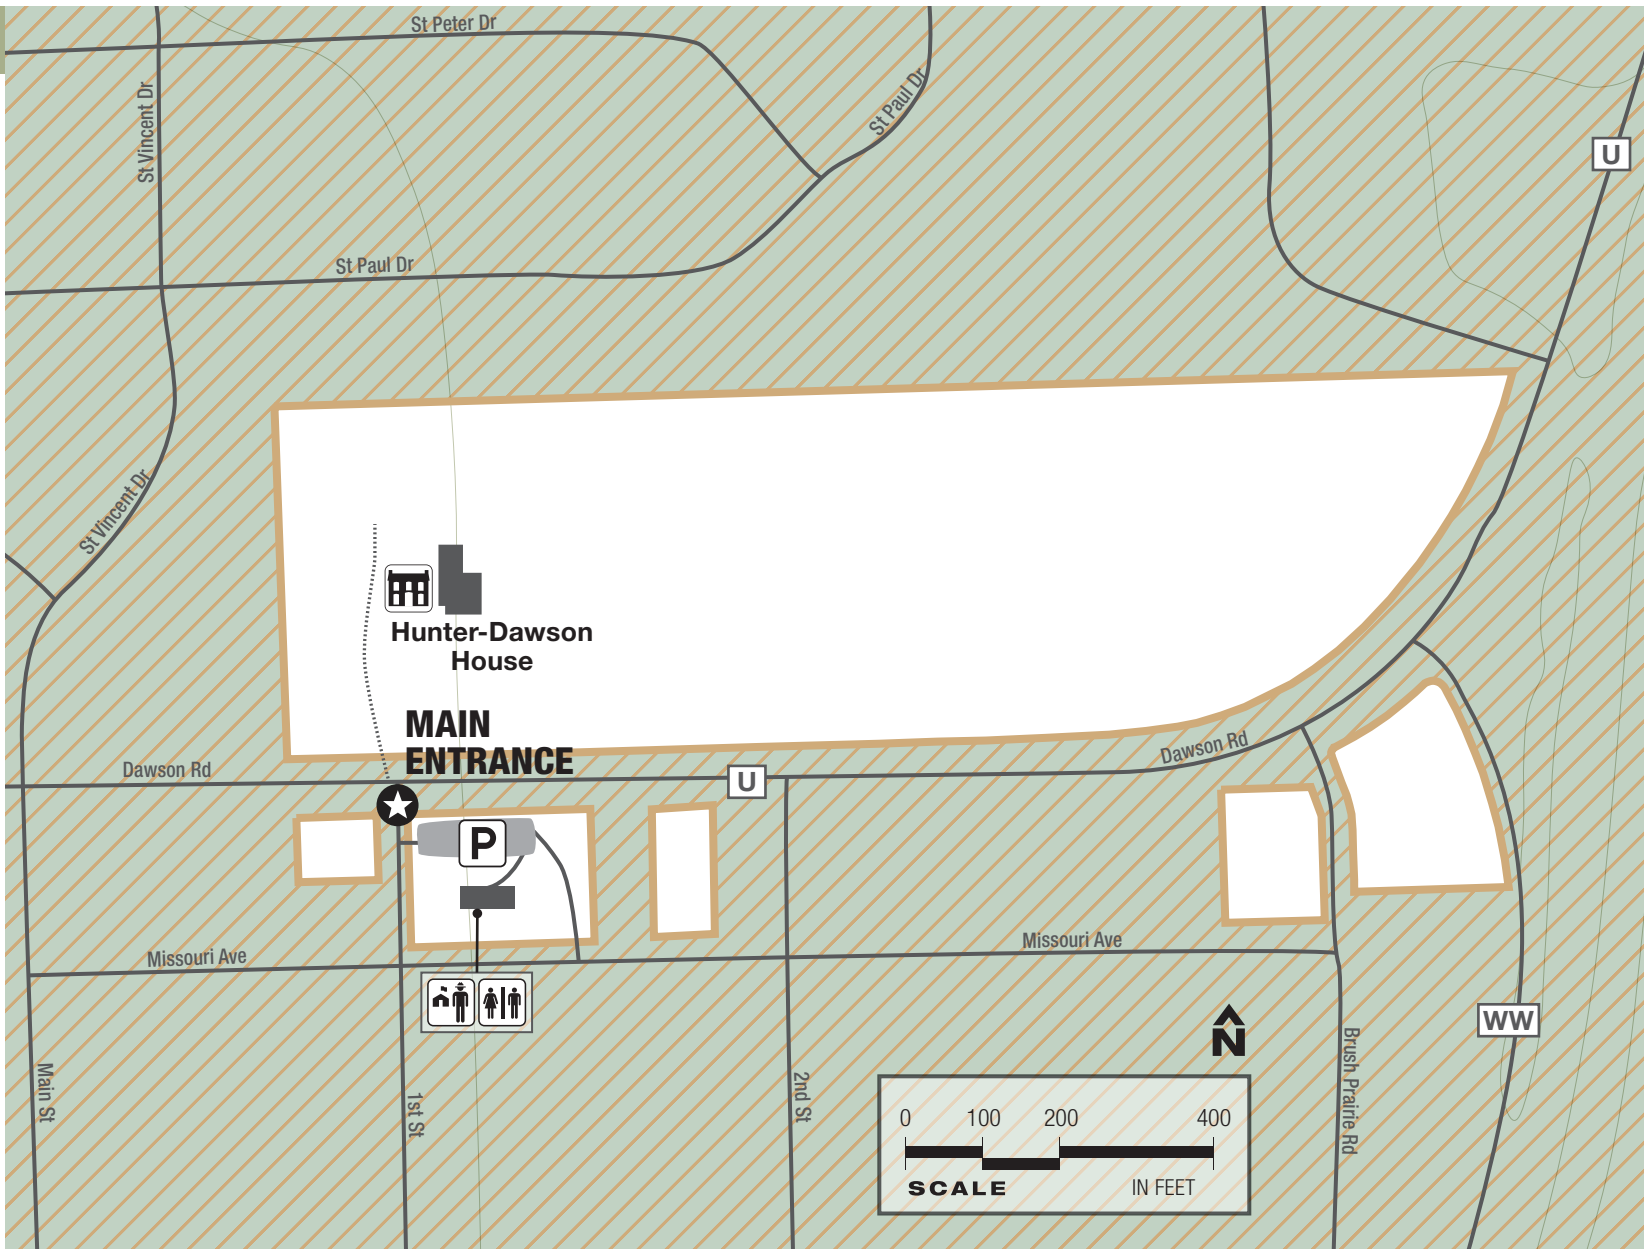

HUNTER-DAWSON STATE HISTORIC SITE MAP

LEGEND

-  Main entrance
-  Road lines
-  Sidewalk
-  Not state park property
-  Park boundary
-  Historic structure
-  Park office
-  Parking
-  Restroom

CONTACT INFORMATION