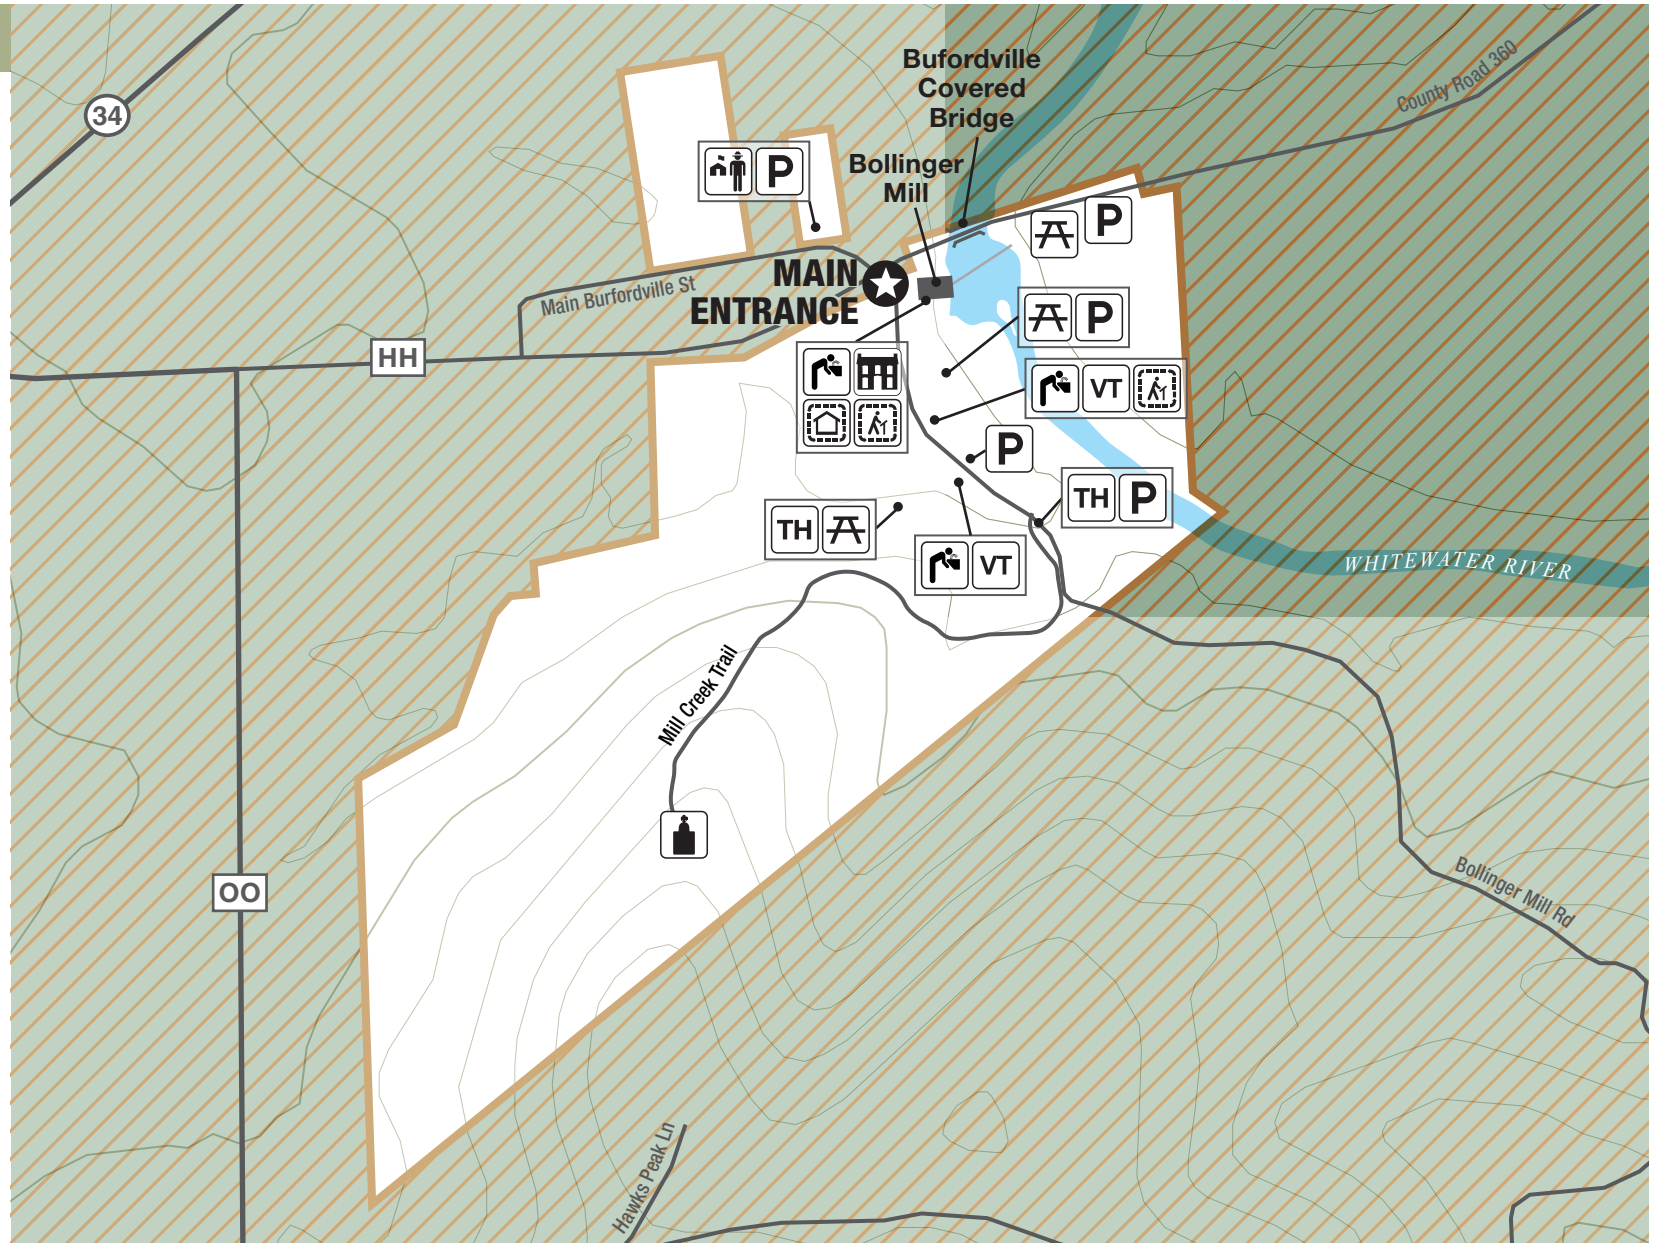

BOLLINGER MILL STATE HISTORIC SITE MAP

LEGEND

- Main entrance
- Road lines
- Bridge
- Land contour
- Not state park property
- Park boundary
- Water
- Picnicking
- Cemetery
- Historic structure
- Interpretive shelter/kiosk
- Interpretive exhibits
- Park office
- Parking
- Trailhead
- Water fountain
- Vault toilet

CONTACT INFORMATION

Bollinger Mill State Historic Site
 113 Bollinger Mill Road
 Burfordville MO 63739-9051
 573-243-4591

mostateparks.com

DISCLAIMER: This map is not a legal survey. The Missouri Department of Natural Resources makes no warranty, expressed or implied, as to the accuracy of the data or related materials and is not responsible for any damage or loss resulting from its use.